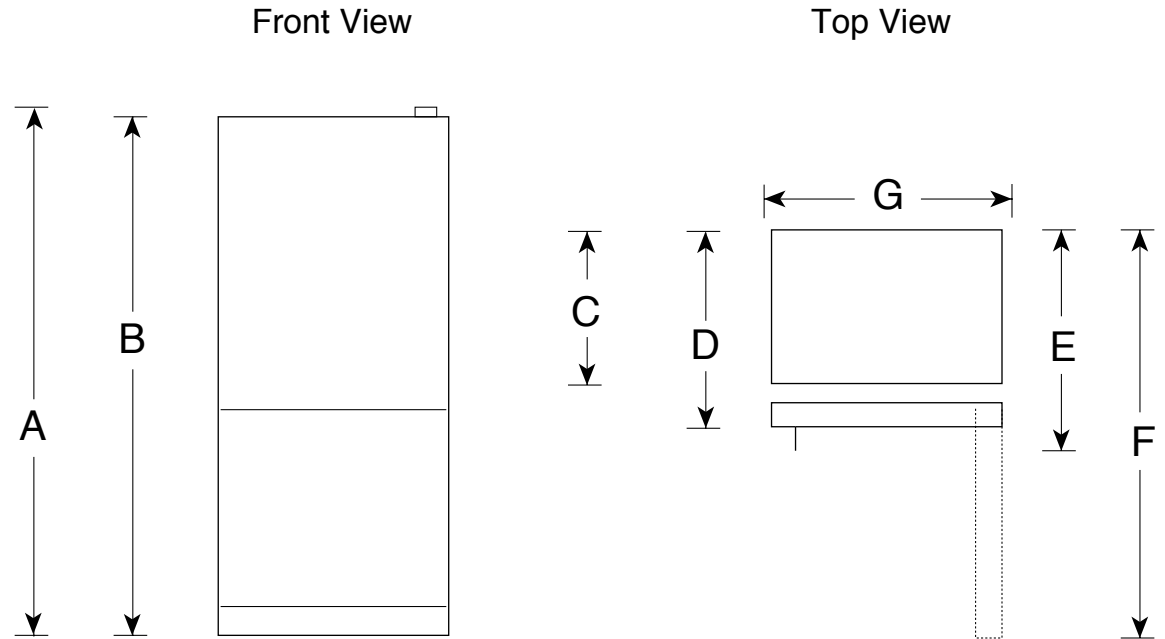

PDS20MBW

GE Profile™ ENERGY STAR® 19.5 Cu. Ft. Bottom-Freezer Drawer Refrigerator

Dimensions and Installation Information (in inches)

Overall Dimensions	Height to top of hinge (in.) A	68
	Height to top of case (in.) B	67-1/4
	Case depth without door (in.) C	28-1/4
	Case depth less door handle (in.) D	31-3/4
	Case depth with door handle (in.) E	33-7/8
	Depth with fresh food door open 90° (in.) F	59
	Width (in.) G	29-7/8
Air Clearances	Width with door open 90° inc. door handle (in.) H	33-1/2
	Each side (in.)	1/8
	Top (in.)	1
	Back (in.)	1

- Upfront, Electronic Touch Temperature Controls with Digital Temperature Display - Clearly displays the exact temperature for the fresh food and freezer compartments
- ClimateKeeper™ System - Best Temperature Management System That You Can Buy
- Multi-Level Slide 'n Store™ Basket System - Includes three full-extension baskets for tremendous storage flexibility and keeps contents perfectly in place
- BrightSpace™ Interior with GE Reveal™ Lighting - Cast a natural-looking glow throughout the refrigerator
- ShelfSaver™ Rack - Provides convenient storage for a 12-pack, two egg cartons or a 9" by 13" casserole dish
- QuickSpace™ Shelf - Quickly slides out of the way to make room for tall items
- Self-Closing Drawer - Self-closing hinges automatically pull the drawer shut when it's within one inch of the closed position
- Adjustable Humidity Vegetable/Fruit Crisper - Provides easy storage environment for fruits and vegetables
- Model PDS20MBWWW - White on white