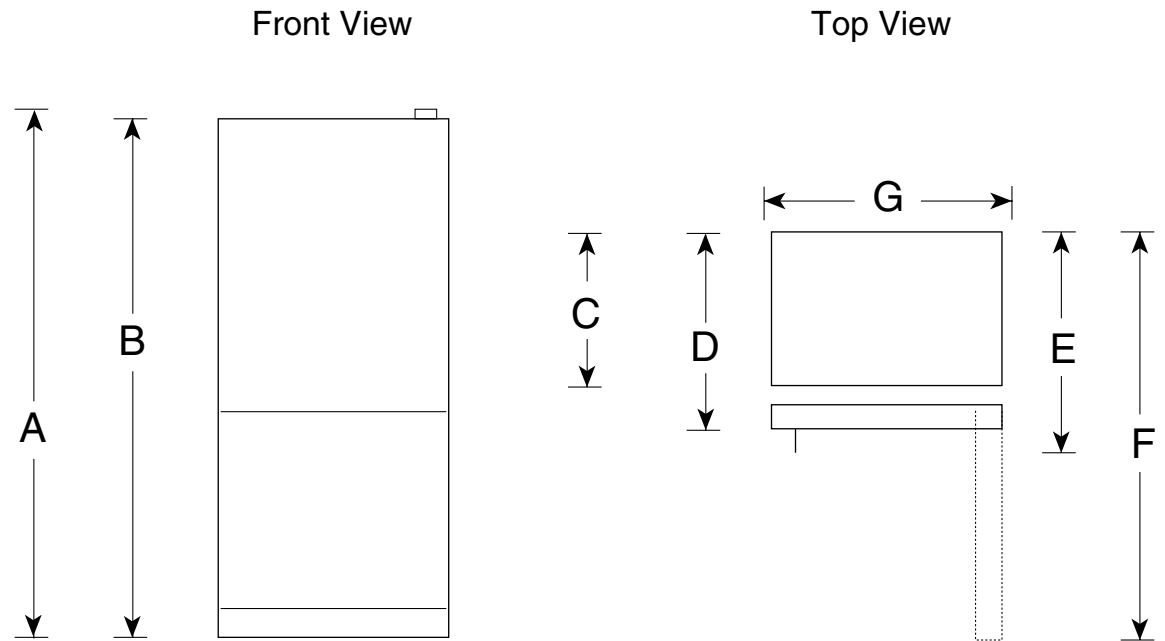

PDS20SBS

GE Profile™ ENERGY STAR® 19.5 Cu. Ft. Stainless Bottom-Freezer Drawer Refrigerator

Dimensions and Installation Information (in inches)

Overall Dimensions	Height to top of hinge (in.) A	68
	Height to top of case (in.) B	67-1/4
	Case depth without door (in.) C	28-1/4
	Case depth less door handle (in.) D	31-3/4
	Case depth with door handle (in.) E	33-7/8
	Depth with fresh food door open 90° (in.) F	59
	Width (in.) G	29-7/8
Air Clearances	Width with door open 90° inc. door handle (in.) H	33-1/4
	Each side (in.)	1/8
	Top (in.)	1
	Back (in.)	1

Note: All Right-Hand Refrigerator Doors: As you face the front of the refrigerator, the handle is on your left and the hinges are on your right.

Note: All Left-Hand Refrigerator Doors: As you face the front of the refrigerator, the handle is on your right and the hinges are on your left.