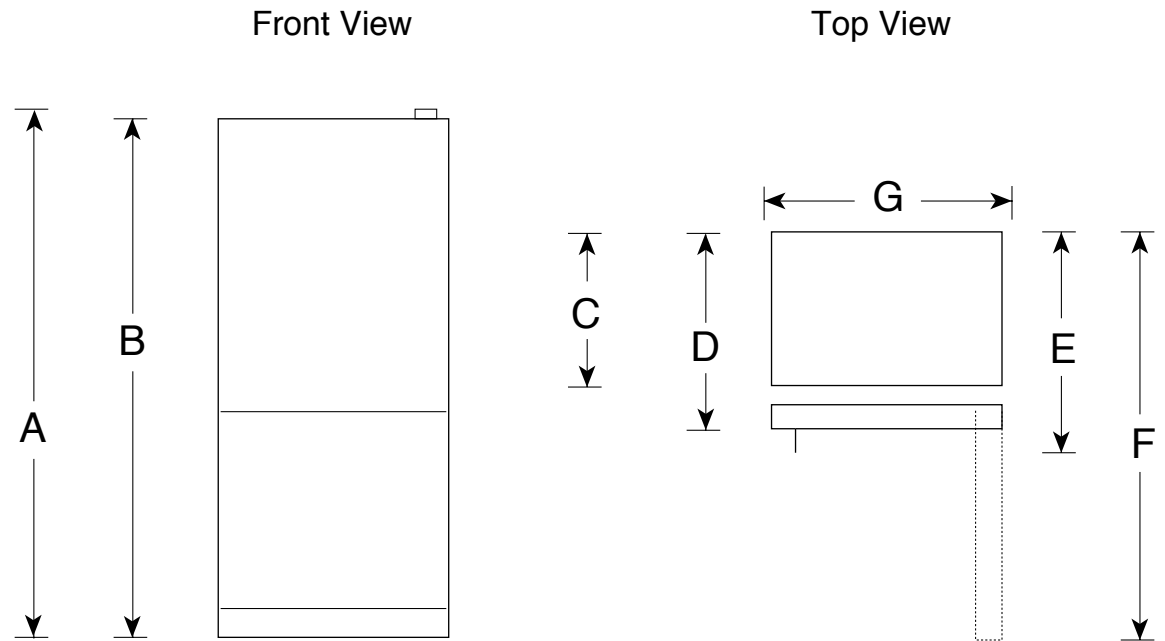

PDS22MIW

GE Profile™ ENERGY STAR® 22.2 Cu. Ft. Bottom-Freezer Drawer Refrigerator with Internal Dispenser

Dimensions and Installation Information (in inches)

| | | |
|--------------------|--|---------------|
| Overall Dimensions | Height to top of hinge (in.) A | 68-5/8 |
| | Height to top of case (in.) B | 67-7/8 |
| | Case depth without door (in.) C | 28-1/4 |
| | Case depth less door handle (in.) D | 31-3/4 |
| | Case depth with door handle (in.) E | 33-7/8 |
| | Depth with fresh food door open 90° (in.) F | 62 |
| | Width (in.) G | 32-7/8 |
| Air Clearances | Width with door open 90° inc. door handle (in.) H | 36-1/4 |
| | Each side (in.) | 1/8 |
| | Top (in.) | 1 |
| | Back (in.) | 1 |