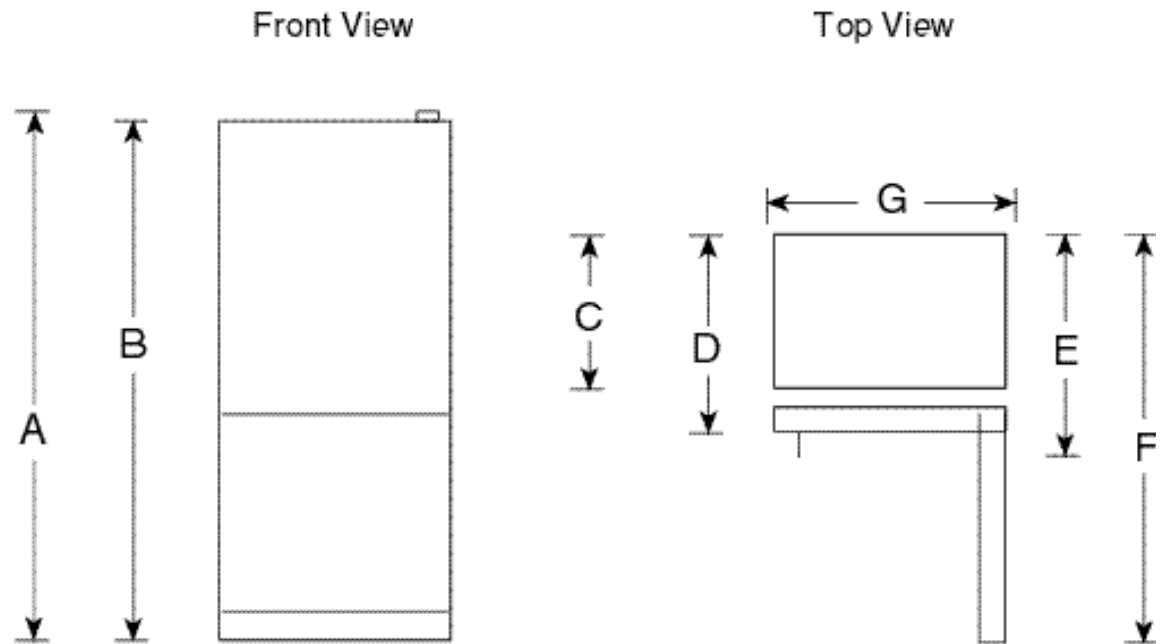

PDS22SBS

GE Profile™ 22.2 Cu. Ft. Stainless Bottom-Freezer Drawer Refrigerator

Dimensions and Installation Information (in inches)

Overall Dimensions	Height to top of hinge (in.) A	68-5/8
	Height to top of case (in.) B	67-7/8
	Case depth without door (in.) C	28-1/4
	Case depth less door handle (in.) D	31-3/4
	Case depth with door handle (in.) E	33-7/8
	Depth with fresh food door open 90° (in.) F	62
	Width (in.) G	32-7/8
	Width with door open 90° inc. door handle (in.) H	36-1/4
Air Clearances	Each side (in.)	1/8
	Top (in.)	1
	Back (in.)	1

Note: All Right-Hand Refrigerator Doors: As you face the front of the refrigerator, the handle is on your left and the hinges are on your right.

Note: All Left-Hand Refrigerator Doors: As you face the front of the refrigerator, the handle is on your right and the hinges are on your left.