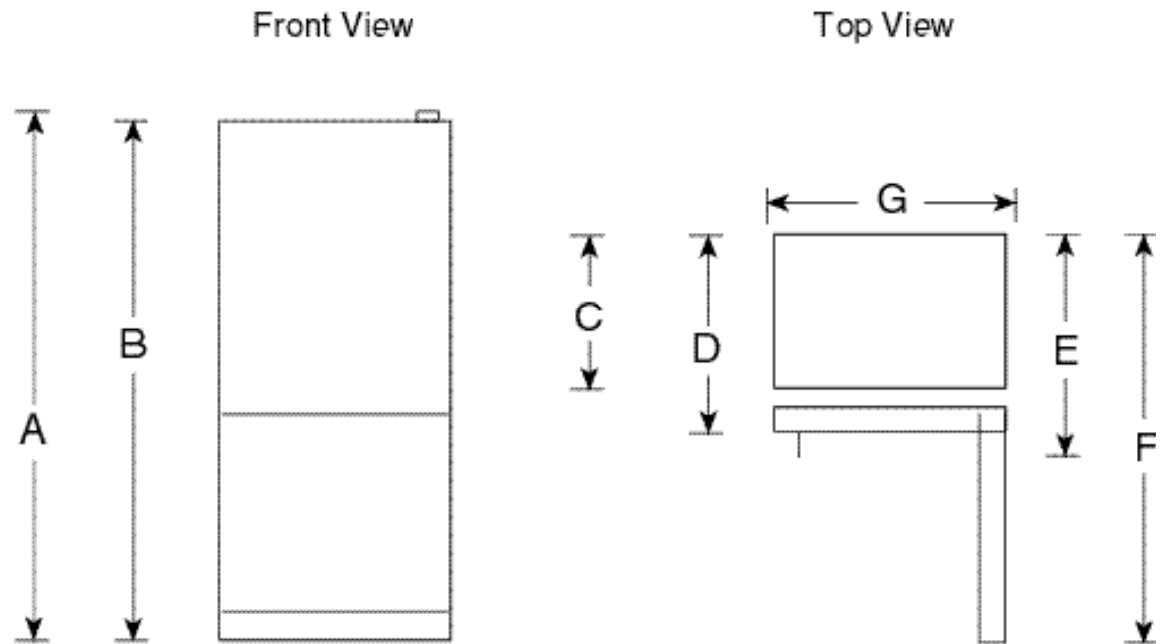

PDS22SFS

GE Profile™ 22.2 Cu. Ft. Stainless Bottom-Freezer Drawer Refrigerator

Dimensions and Installation Information (in inches)

Overall Dimensions	Height to top of hinge (in.) A	68-5/8
	Height to top of case (in.) B	67-7/8
	Case depth without door (in.) C	28-1/4
	Case depth less door handle (in.) D	31-3/4
	Case depth with door handle (in.) E	33-7/8
	Depth with fresh food door open 90° (in.) F	62
	Width (in.) G	32-7/8
	Width with door open 90° inc. door handle (in.) H	36-1/4
Air Clearances	Each side (in.)	1/8
	Top (in.)	1
	Back (in.)	1

Note: All Right-Hand Refrigerator Doors: As you face the front of the refrigerator, the handle is on your left and the hinges are on your right.

Note: All Left-Hand Refrigerator Doors: As you face the front of the refrigerator, the handle is on your right and the hinges are on your left.