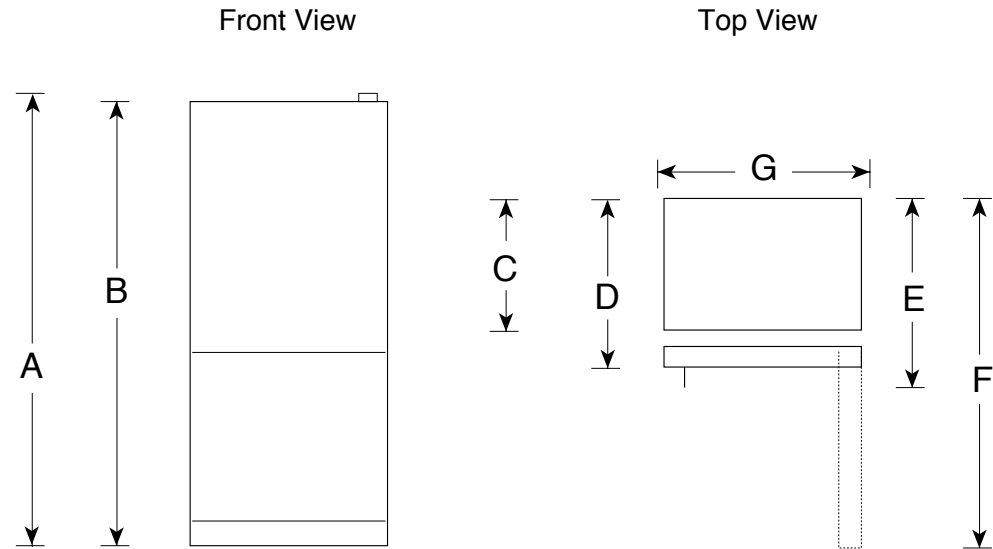

PDSS5NBW

GE Profile™ ENERGY STAR® 25.3 Cu. Ft. Stainless Bottom-Freezer Refrigerator

Dimensions and Installation Information (in inches)

Overall Dimensions	Height to top of hinge (in.) A	69-5/8
	Height to top of case (in.) B	69
	Case depth without door (in.) C	28-1/2
	Case depth less door handle (in.) D	32-1/2
	Case depth with door handle (in.) E	35-1/16
	Depth with fresh food door open 90° (in.) F	65-3/4
	Width (in.) G	35-7/8
Air Clearances	Width with door open 90° inc. door handle (in.) H	40-7/8
	Each side (in.)	1/8
	Top (in.)	1
	Back (in.)	1

Note: All Right-Hand Refrigerator Doors: As you face the front of the refrigerator, the handle is on your left and the hinges are on your right.

Note: All Left-Hand Refrigerator Doors: As you face the front of the refrigerator, the handle is on your right and the hinges are on your left.