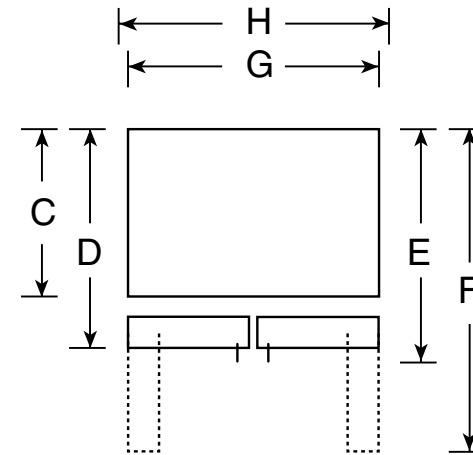

PFCF1NFX

GE Profile™ 20.9 Cu. Ft. Bottom-Freezer Refrigerator

Dimensions and Installation Information (in inches)

Overall Dimensions	Height to top of hinge (in.) A	69-5/8
	Height to top of case (in.) B	69
	Case depth without door (in.) C	23-7/8
	Case depth less door handle (in.) D	28-1/2
	Case depth with door handle (in.) E	31
	Depth with fresh food door open 90° (in.) F	43-1/2
	Width (in.) G	35-3/4
Air Clearances	Width with door open 90° inc. door handle (in.) H	44
	Each side (in.)	1/8
	Top (in.)	1
	Back (in.)	1/2

Note:

Anti-tip bracket part number 200D8494P001 will be shipped with every counter-depth model

For answers to your Monogram,® GE Profile™ or GE® appliance questions, visit our website at ge.com or call GE Answer Center® service, 800.626.2000.