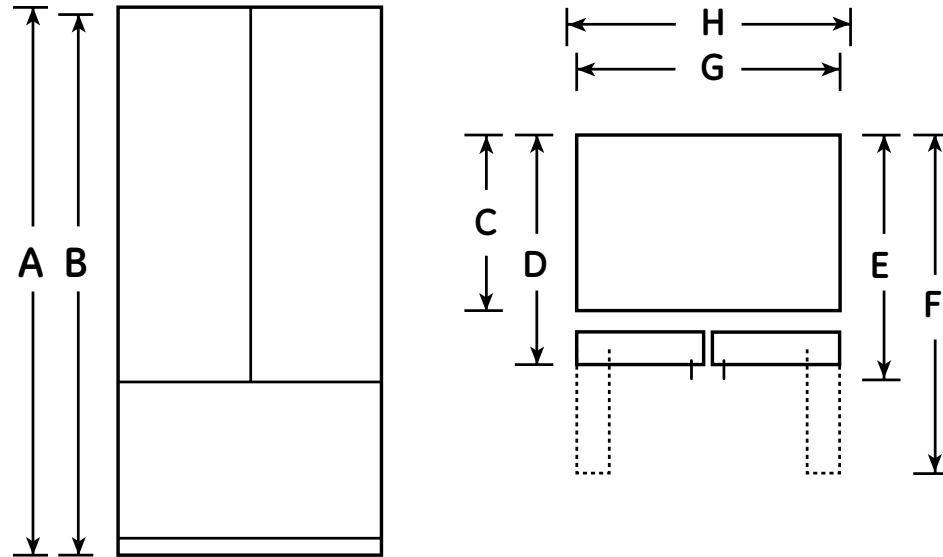

PFCS1RKZ

GE Profile™ ENERGY STAR® 20.9 Cu. Ft. French Door Bottom-Freezer Refrigerator

Dimensions and Installation Information (in inches)

Overall Dimensions	Height to top of hinge (in.) A	69-5/8
	Height to top of case (in.) B	69
	Case depth without door (in.) C	23-7/8
	Case depth less door handle (in.) D	28-1/2
	Case depth with door handle (in.) E	31
	Depth with fresh food door open 90° (in.) F	43-1/8
	Width (in.) G	35-3/4
Air Clearances	Width with door open 90° inc. door handle (in.) H	44
	Each side (in.)	1/8
	Top (in.)	1
	Back (in.)	2

Note:

Anti-tip bracket part number 200D8494P001 will be shipped with every counter-depth model

Above illustration intended for dimensional reference only. Refer to photography for actual product appearance.