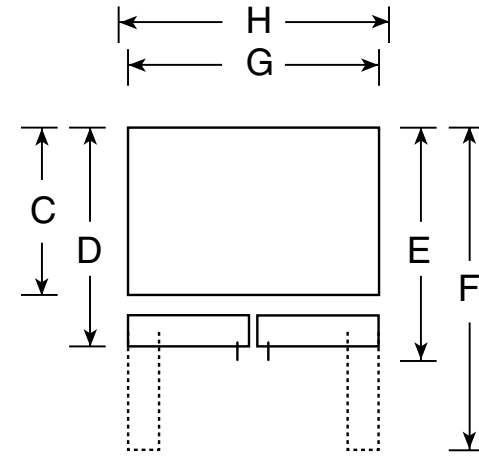

Top View

For answers to your Monogram,® GE Profile™ or GE® appliance questions, visit our website at ge.com or call GE Answer Center® service, 800.626.2000.

imagination at work

Listed by
Underwriters
Laboratories