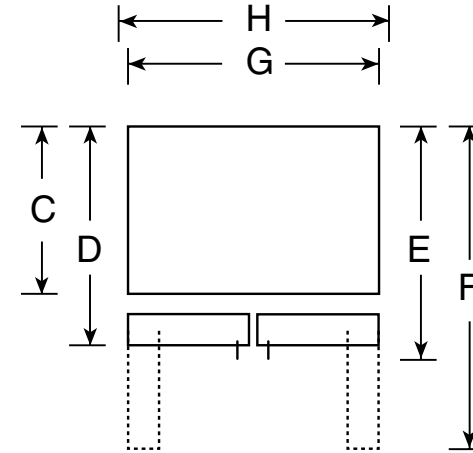

PFSF5NJX

GE Profile™ 25.1 Cu. Ft. French Door Refrigerator with External Water Dispenser

Dimensions and Installation Information (in inches)

Overall Dimensions	Height to top of hinge (in.) A	69-5/8
	Height to top of case (in.) B	69
	Case depth without door (in.) C	28
	Case depth less door handle (in.) D	32-5/8
	Case depth with door handle (in.) E	35-1/8
	Depth with fresh food door open 90° (in.) F	47-5/8
	Width (in.) G	35-7/8
	Width with door open 90° inc. door handle (in.) H	44
Air Clearances	Each side (in.)	1/8
	Top (in.)	1
	Back (in.)	1