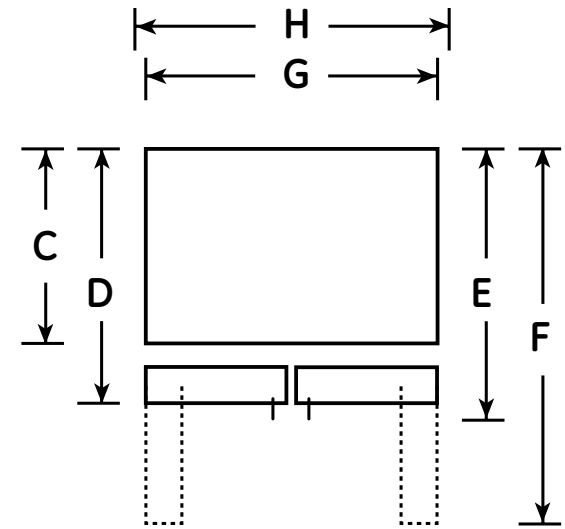

### Dimensions and Installation Information (in inches)

Overall Dimensions	Height to top of hinge (in.) <b>A</b>	66-1/2
	Height to top of case (in.) <b>B</b>	65-3/4
	Case depth without door (in.) <b>C</b>	28-3/4
	Case depth less door handle (in.) <b>D</b>	32-1/2
	Case depth with door handle (in.) <b>E</b>	35-1/4
	Depth with fresh food door open 90° (in.) <b>F</b>	46-1/8
	Width (in.) <b>G</b>	44-3/4
Air Clearances	Width with door open 90° inc. door handle (in.) <b>H</b>	29-3/4
	Each side (in.)	1/8
	Top (in.)	1
	Back (in.)	2