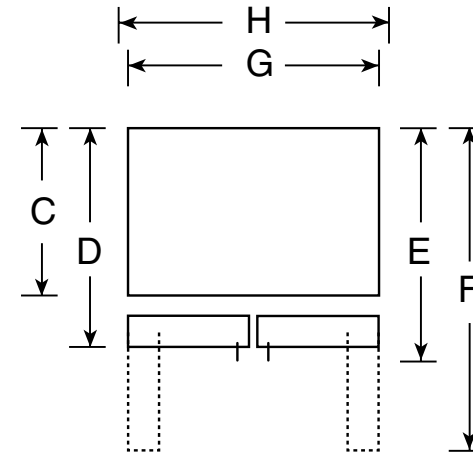

PFSS2MIY

GE Profile™ ENERGY STAR® 22.0 Cu. Ft. Bottom-Freezer Refrigerator with Internal Dispenser

Dimensions and Installation Information (in inches)

Overall Dimensions	Height to top of hinge (in.) A	68-5/8
	Height to top of case (in.) B	67-3/4
	Case depth without door (in.) C	28-1/4
	Case depth less door handle (in.) D	33
	Case depth with door handle (in.) E	35
	Depth with fresh food door open 90° (in.) F	46-1/8
	Width (in.) G	32-3/4
	Width with door open 90° inc. door handle (in.) H	40-5/8
Air Clearances	Each side (in.)	1/8
	Top (in.)	1
	Back (in.)	2

Note: All Right-Hand Refrigerator Doors: As you face the front of the refrigerator, the handle is on your left and the hinges are on your right.

Note: All Left-Hand Refrigerator Doors: As you face the front of the refrigerator, the handle is on your right and the hinges are on your left.