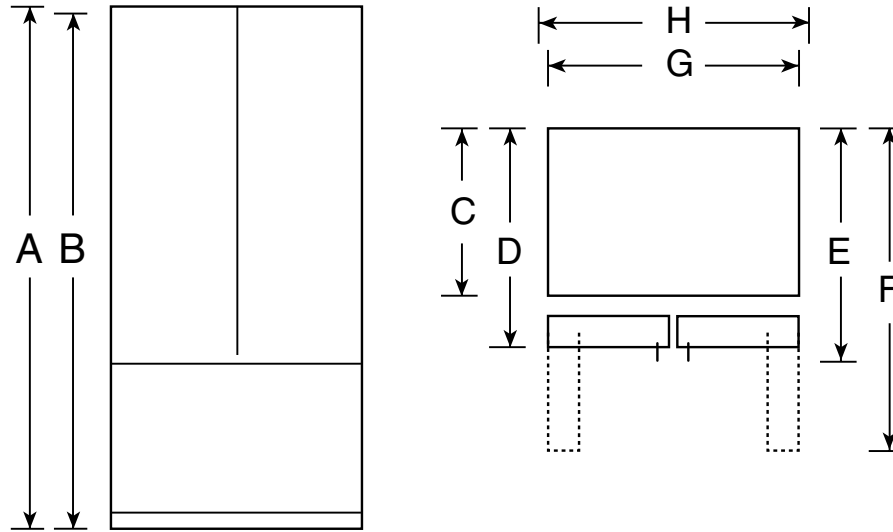

PFSS5NFC

GE Profile™ 24.9 Cu. Ft. Bottom-Freezer Refrigerator with Icemaker

Dimensions and Installation Information (in inches)

Overall Dimensions	Height to top of hinge (in.) A	69-5/8
	Height to top of case (in.) B	69
	Case depth without door (in.) C	28
	Case depth less door handle (in.) D	32-5/8
	Case depth with door handle (in.) E	35-1/8
	Depth with fresh food door open 90° (in.) F	47-5/8
	Width (in.) G	35-7/8
Air Clearances	Width with door open 90° inc. door handle (in.) H	44
	Each side (in.)	1/8
	Top (in.)	1
	Back (in.)	2