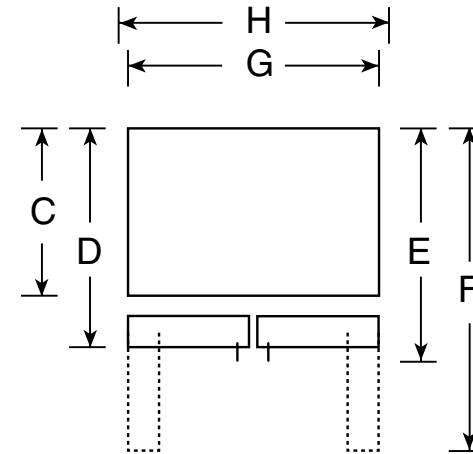

PFSS5NFX

GE Profile™ 25.1 Cu. Ft. Bottom-Freezer Refrigerator

Dimensions and Installation Information (in inches)

Overall Dimensions	Height to top of hinge (in.) A	69-5/8
	Height to top of case (in.) B	69
	Case depth without door (in.) C	28
	Case depth less door handle (in.) D	32-5/8
	Case depth with door handle (in.) E	35-1/8
	Depth with fresh food door open 90° (in.) F	47-5/8
	Width (in.) G	35-7/8
	Width with door open 90° inc. door handle (in.) H	44
Air Clearances	Each side (in.)	1/8
	Top (in.)	1
	Back (in.)	1