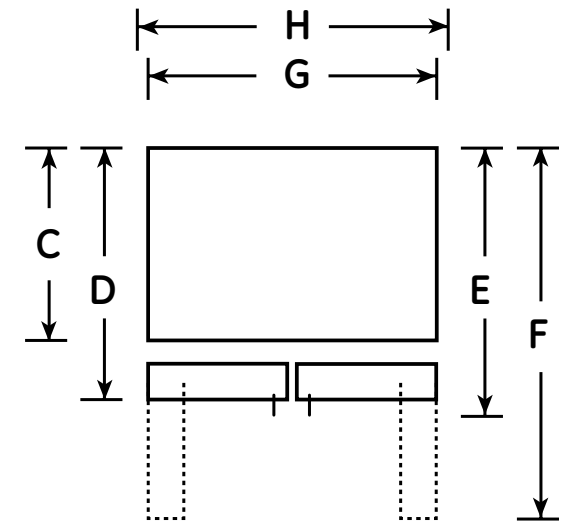

PFSS5RKZ

GE Profile™ ENERGY STAR® 25.1 Cu. Ft. French Door Bottom-Freezer Drawer Refrigerator

Dimensions and Installation Information (in inches)

Overall Dimensions	Height to top of hinge (in.) A	69-5/8
	Height to top of case (in.) B	69
	Case depth without door (in.) C	28
	Case depth less door handle (in.) D	32-1/2
	Case depth with door handle (in.) E	35-1/4
	Depth with fresh food door open 90° (in.) F	47-1/2
	Width (in.) G	35-3/4
Air Clearances	Width with door open 90° inc. door handle (in.) H	44
	Each side (in.)	1/8
	Top (in.)	1
	Back (in.)	2