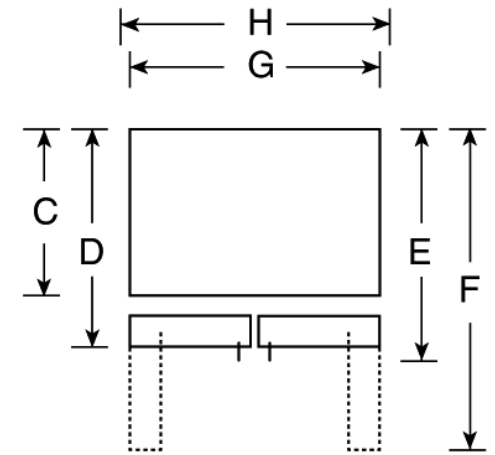

Top View

Above illustration intended for dimensional reference only. Refer to photography for actual product appearance.

imagination at work

For answers to your Monogram,® Profile™ Series or GE® appliance questions, visit our website at geappliances.com or call GE Answer Center® service, 800.626.2000.

Listed by
Underwriters
Laboratories

Specification Revised 10/12

210824