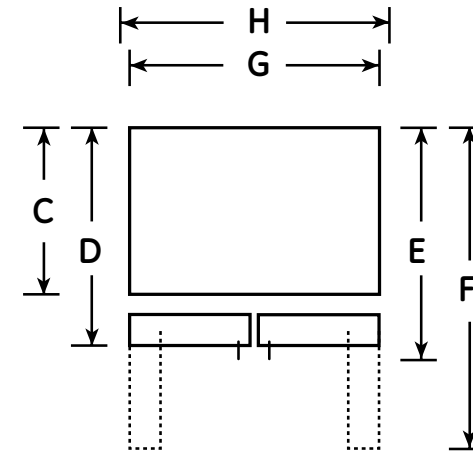

PGCS1RKZ

GE Profile™ Series 20.7 Cu. Ft. Refrigerator with Armoire Styling

Dimensions and Installation Information (in inches)

Overall Dimensions	Height to top of hinge (in.) A	69-5/8
	Height to top of case (in.) B	69
	Case depth without door (in.) C	23-7/8
	Case depth less door handle (in.) D	28-1/2
	Case depth with door handle (in.) E	31
	Depth with fresh food door open 90° (in.) F	43-1/8
	Width (in.) G	35-3/4
Air Clearances	Width with door open 90° inc. door handle (in.) H	44
	Each side (in.)	1/8
	Top (in.)	1
	Back (in.)	2

Note:

Anti-tip bracket part number 200D8494P001 will be shipped with every counter-depth model

For answers to your Monogram,® GE Profile™ or GE® appliance questions, visit our website at geappliances.com or call GE Answer Center® service, 800.626.2000.