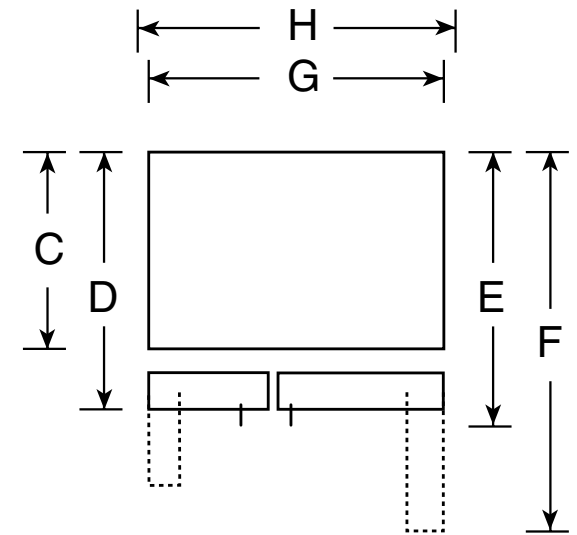

## GE Profile™ 23.1 Cu. Ft. Side-By-Side Refrigerator

### Dimensions and Installation Information (in inches)

Overall Dimensions	Height to top of hinge (in.) <b>A</b>	<b>69-1/4</b>
	Height to top of case (in.) <b>B</b>	<b>68-3/4</b>
	Case depth without door (in.) <b>C†</b>	<b>28</b>
	Case depth less door handle (in.) <b>D†</b>	<b>32-1/4</b>
	Case depth with door handle (in.) <b>E†</b>	<b>34-11/16</b>
	Depth with fresh food door open 90° (in.) <b>F†</b>	<b>50-1/16</b>
	Width (in.) <b>G</b>	<b>32-3/4</b>
Air Clearances	Width with door open 90° inc. door handle (in.) <b>H</b>	<b>34-1/4</b>
	Each side (in.)	<b>1/8</b>
	Top (in.)	<b>1</b>
	Back (in.)	<b>1</b>

Top View

†Water hook-up fits in back air clearance when calculating installation depth.

If installed against a wall, allow clearance of 14-3/16" on freezer side to remove bin. To remove fresh food pans, remove door bins.

Clearance required to remove fresh food full-size pan without disassembling is 18-15/16".

Allow additional space for any necessary leveling adjustments.

For answers to your Monogram,® GE Profile™ or GE® appliance questions, visit our website at [ge.com](http://ge.com) or call GE Answer Center® service, 800.626.2000.