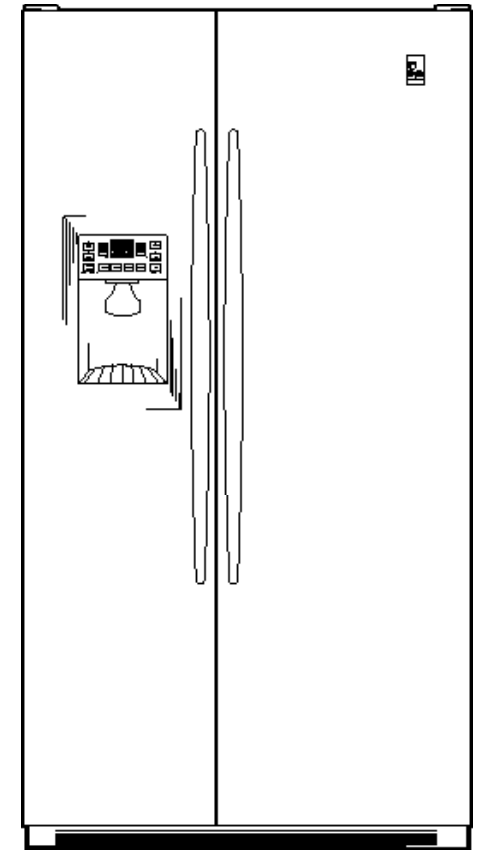

PSF23MGW

GE Profile™ 23.1 Cu. Ft. Side-By-Side Refrigerator

Features and Benefits

- High-Gloss Finish - Provides sleek elegance with a smooth surface
- ClimateKeeper™ System - Best Temperature Management System That You Can Buy
- ExpressChill™ with 1 Setting - Chills beverages quickly with easy one-button selection of 45 minutes
- Slide 'n Store™ Freezer Basket - Offers easy access and flexible storage
- Quick Ice™ Option - Makes ice up to 50% faster than normal settings-ideal for entertaining
- TurboCool™ Setting - "Revs up" the refrigerator, cooling it quickly after frequent door openings
- Integrated Ice™ System - Frees up valuable freezer space; It tilts down, providing easy access to bulk ice
- Tilt-Out Freezer Door Bins - Move forward for convenient access
- Integrated Shelf Support System - Provides strong, yet flexible support
- Adjustable ClearLook™ Door Bins - Hold gallon-size containers with style and ease
- In-the-Door Beverage Rack - Conveniently located inside the refrigerator door to increase flexibility and to free up valuable shelf space
- Adjustable Slide-Out, Spillproof Glass Shelves - Shelves slide out, spills stay put
- Model PSF23MGWWW - White on white
- Model PSF23MGWCC - Bisque on bisque
- Model PSF23MGWBB - Black on black

imagination at work