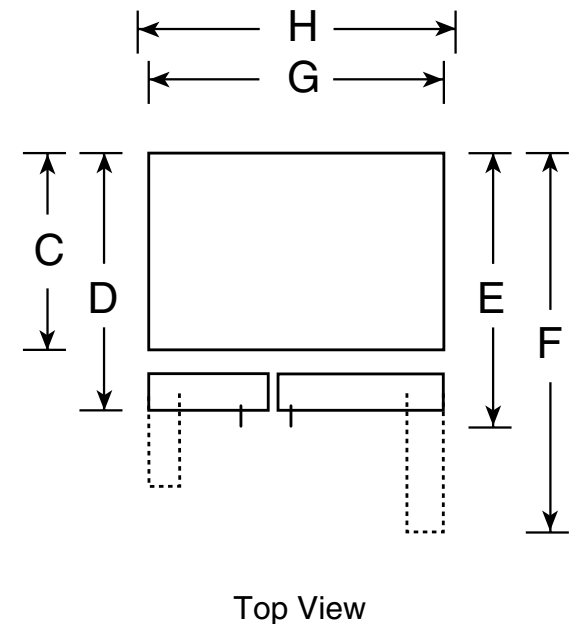

PSHF6RGX

GE Profile™ 25.6 Cu. Ft. Side-By-Side Refrigerator

Dimensions and Installation Information (in inches)

Overall Dimensions	Height to top of hinge (in.) A	69-3/8
	Height to top of case (in.) B	68-3/4
	Case depth without door (in.) C†	28
	Case depth less door handle (in.) D†	32-3/8
	Case depth with door handle (in.) E†	35
	Depth with fresh food door open 90° (in.) F†	50-1/8
	Width (in.) G	35-3/4
Air Clearances	Each side (in.)	1/8
	Top (in.)	1
	Back (in.)	1

†Water hook-up fits in back air clearance when calculating installation depth.

If installed against a wall, allow clearance of 14-3/16" on freezer side to remove bin. To remove fresh food pans, remove door bins.

Clearance required to remove fresh food full-size pan without disassembling is 18-15/16".

Allow additional space for any necessary leveling adjustments.

For answers to your Monogram,® GE Profile™ or GE® appliance questions, visit our website at ge.com or call GE Answer Center® service, 800.626.2000.