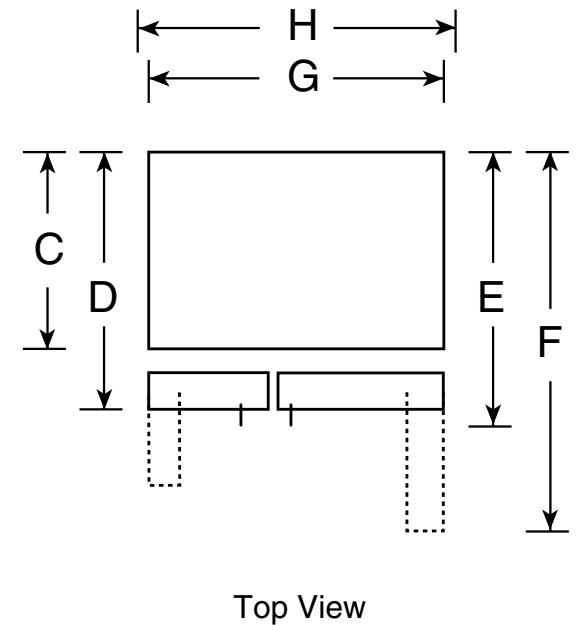

PSHS6RGX

GE Profile™ 25.6 Cu. Ft. Side-By-Side Refrigerator

Dimensions and Installation Information (in inches)

Overall Dimensions	Height to top of hinge (in.) A	69-3/8
	Height to top of case (in.) B	68-3/4
	Case depth without door (in.) C†	28
	Case depth less door handle (in.) D†	32-3/8
	Case depth with door handle (in.) E†	35
	Depth with fresh food door open 90° (in.) F†	50-1/8
	Width (in.) G	35-3/4
Air Clearances	Each side (in.)	1/8
	Top (in.)	1
	Back (in.)	1

†Water hook-up fits in back air clearance when calculating installation depth.

If installed against a wall, allow clearance of 14-3/16" on freezer side to remove bin. To remove fresh food pans, remove door bins.

Clearance required to remove fresh food full-size pan without disassembling is 18-15/16".

Allow additional space for any necessary leveling adjustments.

For answers to your Monogram,® GE Profile™ or GE® appliance questions, visit our website at ge.com or call GE Answer Center® service, 800.626.2000.