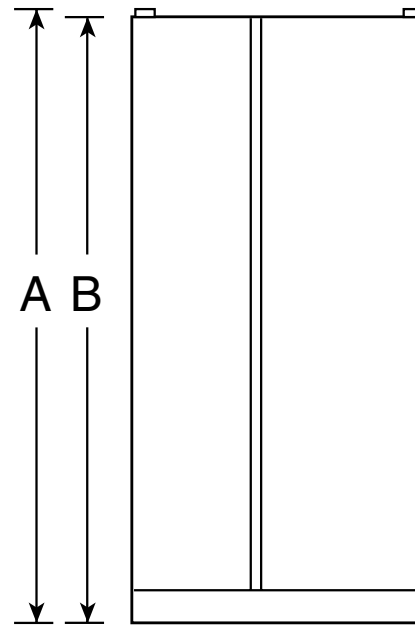

PSHS6RGX

GE Profile™ 25.6 Cu. Ft. Side-By-Side Refrigerator

Dimensions and Installation Information (in inches)

Overall Dimensions	Height to top of hinge (in.) A	69-3/8
	Height to top of case (in.) B	68-3/4
	Case depth without door (in.) C†	28
	Case depth less door handle (in.) D†	32-3/8
	Case depth with door handle (in.) E†	35
	Depth with fresh food door open 90° (in.) F†	50-1/8
	Width (in.) G	35-3/4
Air Clearances	Each side (in.)	1/8
	Top (in.)	1
	Back (in.)	1

†Water hook-up fits in back air clearance when calculating installation depth.

If installed against a wall, allow clearance of 14-3/16" on freezer side to remove bin. To remove fresh food pans, remove door bins.

Clearance required to remove fresh food full-size pan without disassembling is 18-15/16".

Allow additional space for any necessary leveling adjustments.

For answers to your Monogram,® GE Profile™ or GE® appliance questions, visit our website at ge.com or call GE Answer Center® service, 800.626.2000.