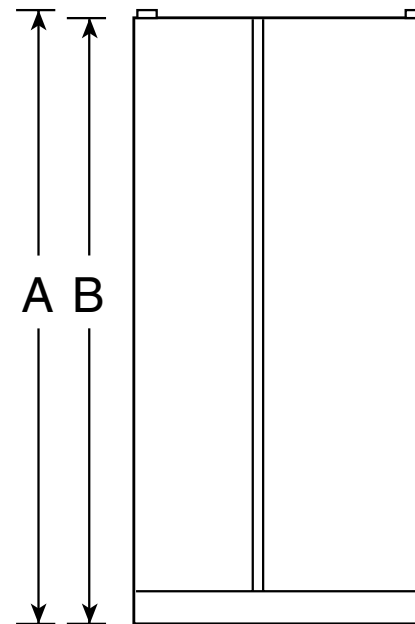

## GE Profile™ 25.6 Cu. Ft. Side-By-Side Refrigerator

### Dimensions and Installation Information (in inches)

Overall Dimensions	Height to top of hinge (in.) <b>A</b>	<b>69-3/8</b>
	Height to top of case (in.) <b>B</b>	<b>68-3/4</b>
	Case depth without door (in.) <b>C†</b>	<b>28</b>
	Case depth less door handle (in.) <b>D†</b>	<b>32-3/8</b>
	Case depth with door handle (in.) <b>E†</b>	<b>35</b>
	Depth with fresh food door open 90° (in.) <b>F†</b>	<b>50-1/8</b>
	Width (in.) <b>G</b>	<b>35-3/4</b>
Air Clearances	Width with door open 90° inc. door handle (in.) <b>H</b>	<b>43-1/2</b>
	Each side (in.)	<b>1/8</b>
	Top (in.)	<b>1</b>
	Back (in.)	<b>1</b>