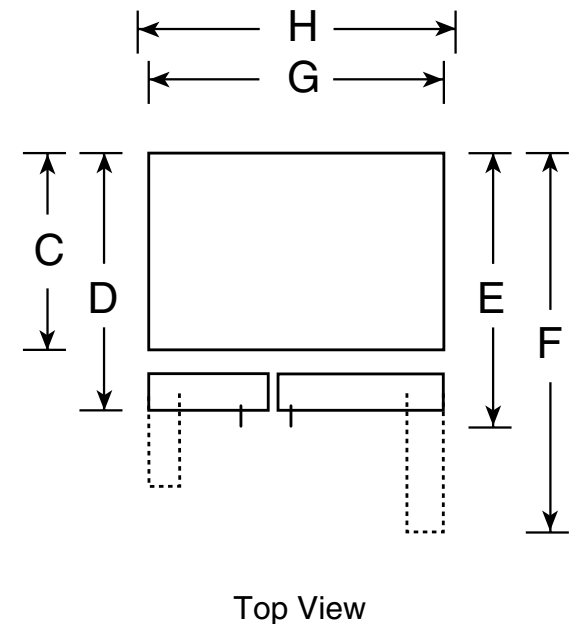

### Dimensions and Installation Information (in inches)

Overall Dimensions	Height to top of hinge (in.) <b>A</b>	<b>69-3/8</b>
	Height to top of case (in.) <b>B</b>	<b>68-3/4</b>
	Case depth without door (in.) <b>C†</b>	<b>28</b>
	Case depth less door handle (in.) <b>D†</b>	<b>32-3/8</b>
	Case depth with door handle (in.) <b>E†</b>	<b>35</b>
	Depth with fresh food door open 90° (in.) <b>F†</b>	<b>50-1/8</b>
	Width (in.) <b>G</b>	<b>35-3/4</b>
Air Clearances	Width with door open 90° inc. door handle (in.) <b>H</b>	<b>43-1/2</b>
	Each side (in.)	<b>1/8</b>
	Top (in.)	<b>1</b>
	Back (in.)	<b>1</b>

†Water hook-up fits in back air clearance when calculating installation depth.

If installed against a wall, allow clearance of 14-3/16" on freezer side to remove bin. To remove fresh food pans, remove door bins.