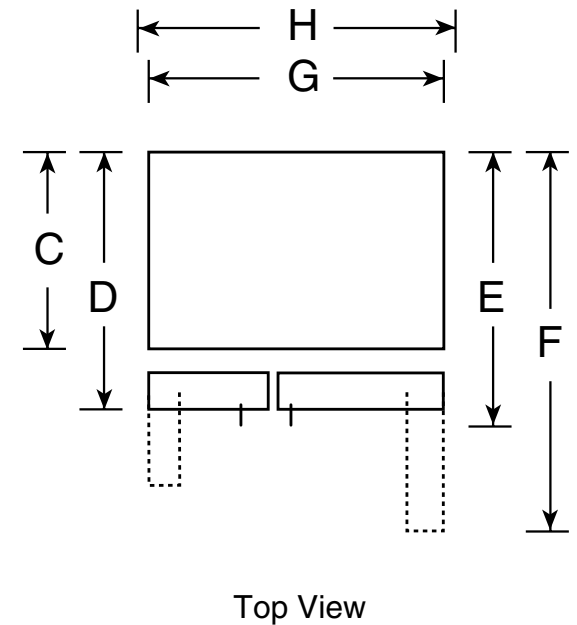

### Dimensions and Installation Information (in inches)

Overall Dimensions	Height to top of hinge (in.) <b>A</b>	<b>69-5/8</b>
	Height to top of case (in.) <b>B</b>	<b>68-3/4</b>
	Case depth without door (in.) <b>C†</b>	<b>28</b>
	Case depth less door handle (in.) <b>D†</b>	<b>32-3/8</b>
	Case depth with door handle (in.) <b>E†</b>	<b>35</b>
	Depth with fresh food door open 90° (in.) <b>F†</b>	<b>50-1/16</b>
	Width (in.) <b>G</b>	<b>35-3/4</b>
Air Clearances	Width with door open 90° inc. door handle (in.) <b>H</b>	<b>43-1/2</b>
	Each side (in.)	<b>1/8</b>
	Top (in.)	<b>1</b>
	Back (in.)	<b>1</b>

†Water hook-up fits in back air clearance when calculating installation depth.

If installed against a wall, allow clearance of 14-3/16" on freezer side to remove bin. To remove fresh food pans, remove door bins.

Clearance required to remove fresh food full-size pan without disassembling is 18-15/16".

Allow additional space for any necessary leveling adjustments.

For answers to your Monogram,® GE Profile™ or GE® appliance questions, visit our website at [ge.com](http://ge.com) or call GE Answer Center® service, 800.626.2000.