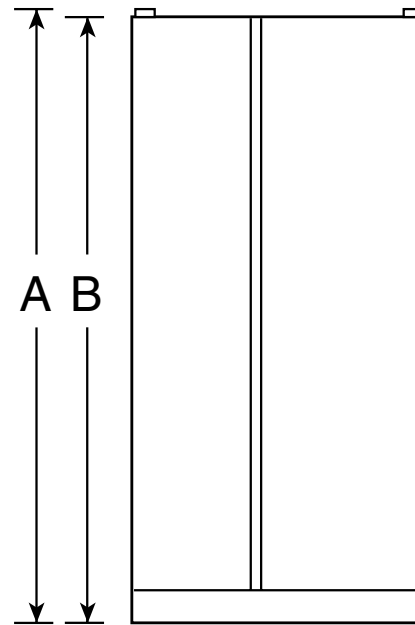

## GE Profile™ 26.6 Cu. Ft. Side-By-Side Refrigerator with Integrated Dispenser

### Dimensions and Installation Information (in inches)

Overall Dimensions	Height to top of hinge (in.) <b>A</b>	<b>69-5/8</b>
	Height to top of case (in.) <b>B</b>	<b>68-3/4</b>
	Case depth without door (in.) <b>C†</b>	<b>28</b>
	Case depth less door handle (in.) <b>D†</b>	<b>32-3/8</b>
	Case depth with door handle (in.) <b>E†</b>	<b>35</b>
	Depth with fresh food door open 90° (in.) <b>F†</b>	<b>50-1/16</b>
	Width (in.) <b>G</b>	<b>35-3/4</b>
Air Clearances	Width with door open 90° inc. door handle (in.) <b>H</b>	<b>43-1/2</b>
	Each side (in.)	<b>1/8</b>
	Top (in.)	<b>1</b>
	Back (in.)	<b>1</b>