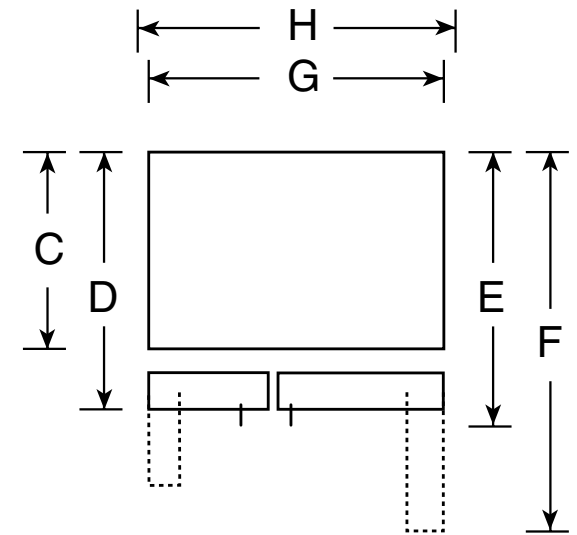

## GE Profile™ 28.5 Cu. Ft. Side-By-Side Refrigerator with Integrated Dispenser

### Dimensions and Installation Information (in inches)

Overall Dimensions	Height to top of hinge (in.) <b>A</b>	<b>69-5/8</b>
	Height to top of case (in.) <b>B</b>	<b>68-3/4</b>
	Case depth without door (in.) <b>C†</b>	<b>28</b>
	Case depth less door handle (in.) <b>D†</b>	<b>33-5/8</b>
	Case depth with door handle (in.) <b>E†</b>	<b>36-1/8</b>
	Depth with fresh food door open 90° (in.) <b>F†</b>	<b>50-1/16</b>
	Width (in.) <b>G</b>	<b>35-3/4</b>
Air Clearances	Width with door open 90° inc. door handle (in.) <b>H</b>	<b>45-1/2</b>
	Each side (in.)	<b>1/8</b>
	Top (in.)	<b>1</b>
	Back (in.)	<b>1</b>

Top View

†Water hook-up fits in back air clearance when calculating installation depth.

If installed against a wall, allow clearance of 14-3/16" on freezer side to remove bin. To remove fresh food pans, remove door bins.