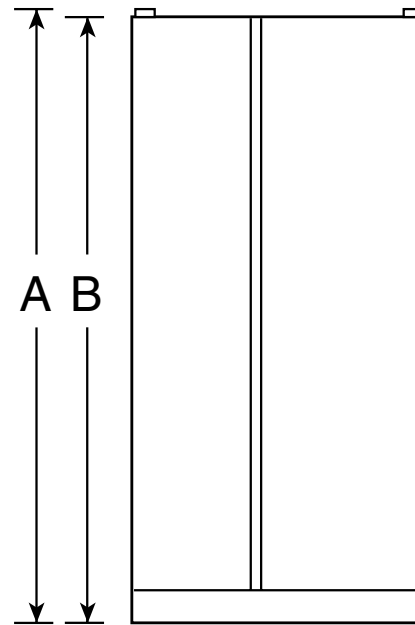

## GE Profile™ 28.5 Cu. Ft. Side-By-Side Refrigerator with Integrated Dispenser

### Dimensions and Installation Information (in inches)

Overall Dimensions	Height to top of hinge (in.) <b>A</b>	<b>69-5/8</b>
	Height to top of case (in.) <b>B</b>	<b>68-3/4</b>
	Case depth without door (in.) <b>C†</b>	<b>28</b>
	Case depth less door handle (in.) <b>D†</b>	<b>33-5/8</b>
	Case depth with door handle (in.) <b>E†</b>	<b>36-1/8</b>
	Depth with fresh food door open 90° (in.) <b>F†</b>	<b>50-1/16</b>
	Width (in.) <b>G</b>	<b>35-3/4</b>
Air Clearances	Width with door open 90° inc. door handle (in.) <b>H</b>	<b>45-1/2</b>
	Each side (in.)	<b>1/8</b>
	Top (in.)	<b>1</b>
	Back (in.)	<b>1</b>