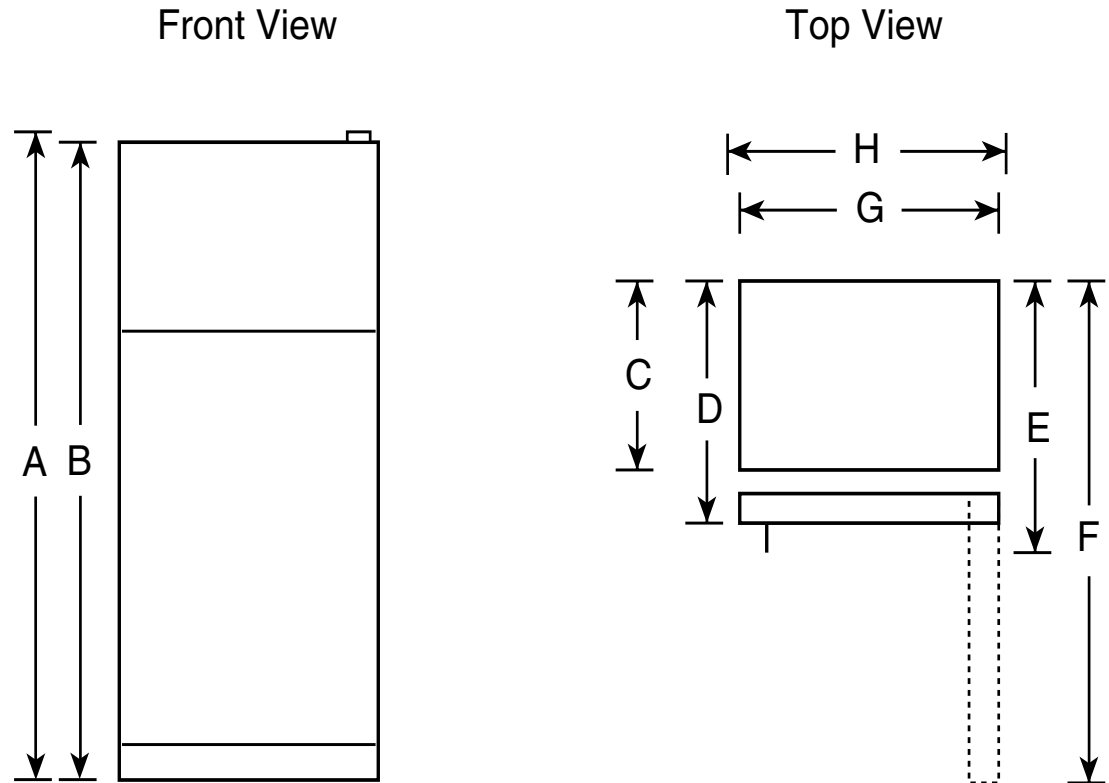

## GE Profile™ 24.6 Cu. Ft. Stainless Top-Freezer Refrigerator with Internal Water Dispenser

### Dimensions and Installation Information (in inches)

Overall Dimensions	Height to top of hinge (in.) <b>A</b>	<b>68-5/8</b>
	Height to top of case (in.) <b>B</b>	<b>67-7/8</b>
	Case depth without door (in.) <b>C†</b>	<b>27-5/8</b>
	Case depth less door handle (in.) <b>D†</b>	<b>31-5/8</b>
	Case depth with door handle (in.) <b>E†</b>	<b>33-5/8</b>
	Depth with fresh food door open 90° (in.) <b>F†</b>	<b>66</b>
	Width (in.) <b>G</b>	<b>35-7/8</b>
	Width with door open 90° inc. door handle (in.) <b>H</b>	<b>38</b>
Air Clearances	Each side (in.)	<b>1/8</b>
	Top (in.)	<b>1</b>
	Back (in.)	<b>2</b>