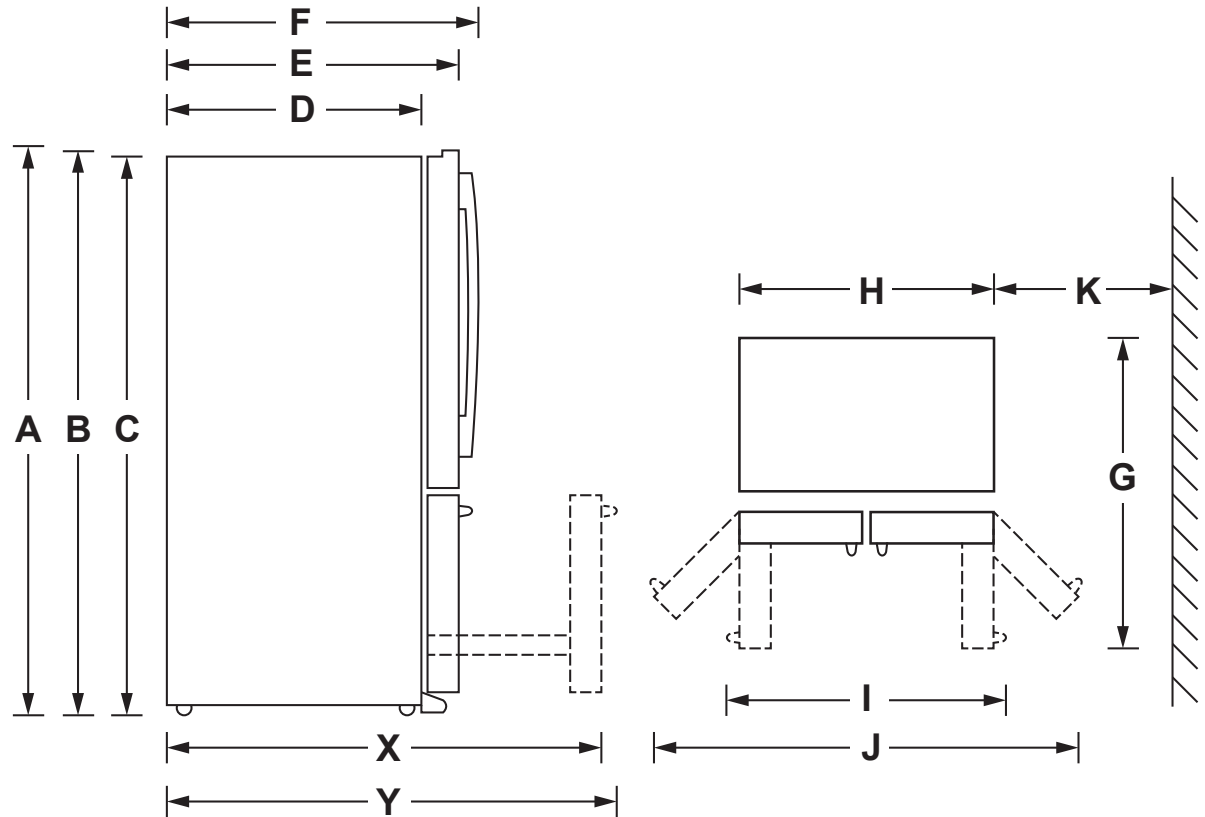

PYD22KBL/KEL/KSL

GE Profile™ Series 22.2 Cu. Ft. Counter-Depth French-Door Refrigerator with Door In Door

DIMENSIONS AND INSTALLATION INFORMATION (IN INCHES)

Height to top of door (in.) A	70-1/2
Height to top of hinge (in.) B	69-7/8
Height to top of case (in.) C	69
Case depth without door (in.) D	24-3/8
Case depth less door handle (in.) E	29-3/4
Case depth with door handle (in.) F	31-1/4
Depth with fresh food door open 90° (in.) G	43-3/8
Width (in.) H	35-3/4
Width with door open 90° with door handle (in.) I	44-5/8
Width with doors open fully (in.) J	68
Min distance between side of case and wall, in either direction, to allow doors to open fully (in.) K	16-1/8
Depth with FZ door completely open (w/o handle) (in.) X	44-3/4
Depth with FZ door completely open (w/ handle) (in.) Y	46-1/4