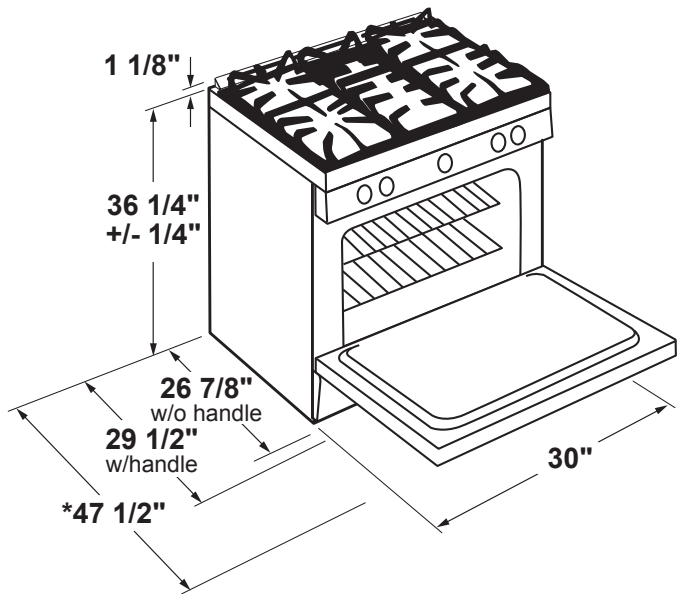

C2S986SELSS

GE Café™ Series 30" Slide-In Front Control Dual-Fuel Range with Warming Drawer

DIMENSIONS AND INSTALLATION INFORMATION (IN INCHES)

ELECTRICAL REQUIREMENTS: 240v/208v; 60Hz, 40A

INSTALLATION INFORMATION: Before installing, consult installation instructions packed with product for current dimensional data.

For all installations, install the required rear trim to back of range with 4 screws provided.

*Dimensions are referenced from the point at the back of the range that will contact the rear wall first.