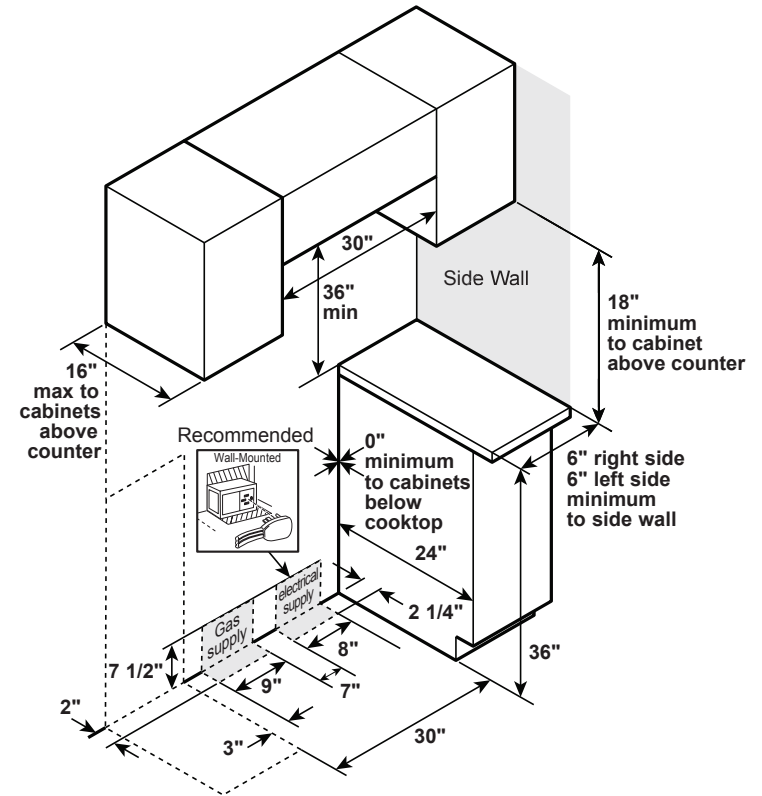

GAS PIPE AND ELECTRICAL OUTLET LOCATIONS

For answers to your Monogram, GE Café™ Series, GE Profile™ Series or GE Appliances product questions, visit our website at geappliances.com or call GE Answer Center® Service, 800.626.2000.