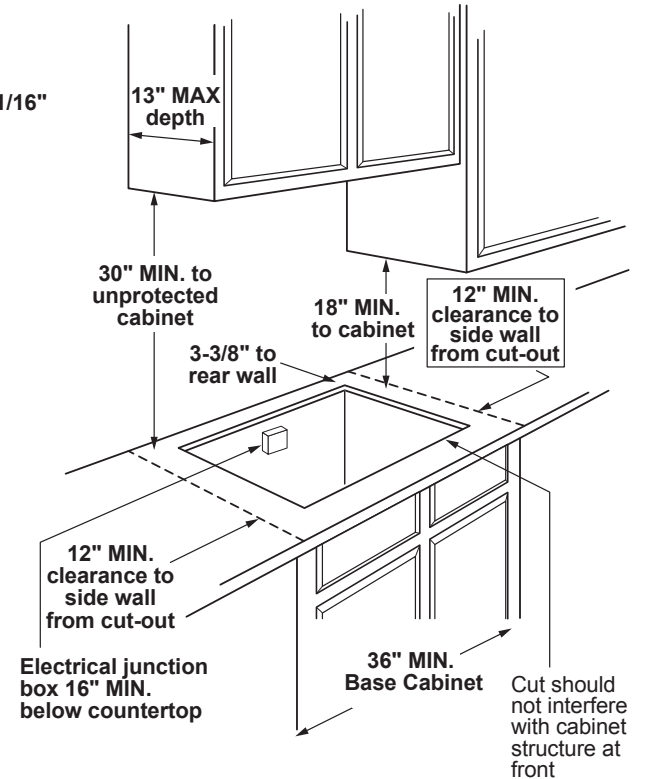

NOTE: If installing with a GE Profile™ Telescopic Downdraft System, consult both cooktop and downdraft installation instructions packed with product before installing. Cooktop gas/electric supply may need to be re-routed to install downdraft.

ELECTRICAL RATING: 120V, 60Hz, 5A

INSTALLATION WITH SINGLE WALL OVEN INFORMATION:

30" Gas Cooktops are approved for use over select GE 27" and 30" Wall Ovens and Warming Drawers. 30" and 36" Gas cooktops are approved for use over select 30" Wall Ovens and Warming Drawers. Refer to cooktop and wall oven/warming drawer installation instructions packed with product for current dimensional data.

INSTALLATION INFORMATION: Before installing, consult installation instructions, packed with product, for current dimensional data.

Gas Connection

Dimension and installation information are shown in inches.
*Allow 5-3/4" depth at rear for electrical and gas connections