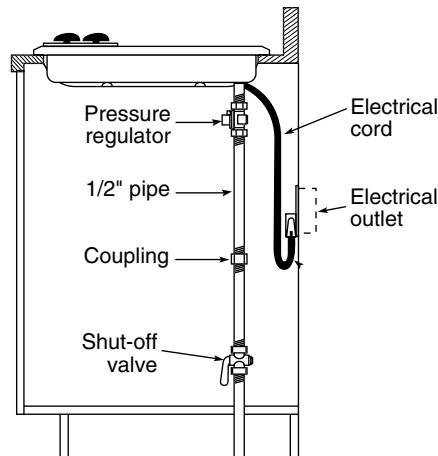

Note: If installing with a GE Profile™ Telescopic Downdraft System, consult both cooktop and downdraft installation instructions packed with product before installing. Cooktop gas/electric supply may need to be re-routed to install downdraft.

Electrical Rating: 120V, 60Hz, 5A

Installation With Single Wall Oven Information:

30" Gas Cooktops are approved for use over select GE 27" and 30" Wall Ovens and Warming Drawers. 30" and 36" Gas cooktops are approved for use over 30" Wall Ovens and Warming Drawers. Refer to cooktop and wall oven/warming drawer installation instructions packed with product for current dimensional data.

Installation Information: Before installing, consult installation instructions, packed with product, for current dimensional data.

For answers to your Monogram®, GE Profile™ or GE® appliance questions, visit our website at ge.com or call GE Answer Center® service, 800.626.2000.

Gas Connection

Dimension and installation information are shown in inches.

imagination at work

Specification Created 11/04

330341

JGP628WEK/CEK/BEK

GE® 36" Built-In Gas Cooktop

Features and Benefits