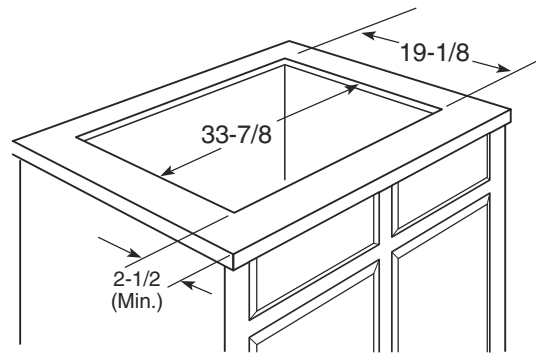

JGP628WEK/CEK/BEK

GE® 36" Built-In Gas Cooktop

Dimensions and Installation Information

AGA Requirement: All gas cooktop models require 7/16" free area below cooktop height to combustible material. Requires 18" minimum from countertop to adjacent overhead cabinets.

Note: If installing with a GE Profile™ Telescopic Downdraft System, consult both cooktop and downdraft installation instructions packed with product before installing. Cooktop gas/electric supply may need to be re-routed to install downdraft.

Electrical Rating: 120V, 60Hz, 5A

Installation With Single Wall Oven Information:

30" Gas Cooktops are approved for use over select GE 27" and 30" Wall Ovens and Warming Drawers. 30" and 36" Gas cooktops are approved for use over 30" Wall Ovens and Warming Drawers. Refer to cooktop and wall oven/warming drawer installation instructions packed with product for current dimensional data.

Installation Information: Before installing, consult installation instructions, packed with product, for current dimensional data.

For answers to your Monogram®, GE Profile™ or GE® appliance questions, visit our website at ge.com or call GE Answer Center® service, 800.626.2000.