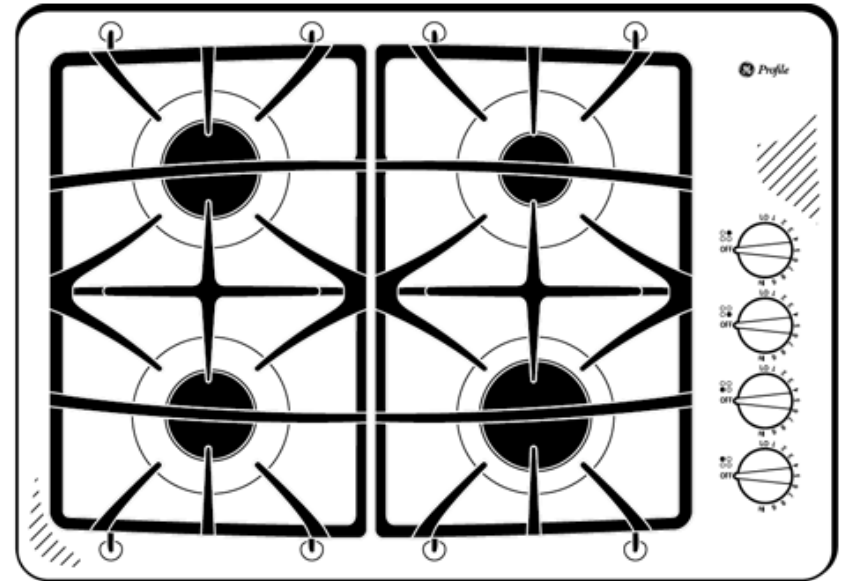

Specification Revised 3/13

230248

PGP943SET

GE Profile™ Series 30" Built-In Gas Cooktop

Features and Benefits

- Deep-recessed cooktop - Deep-recessed cooktop contains spills in one area that's easy to wipe clean
- Sealed cooktop burners - Burner elements are sealed to the cooktop to keep foods and liquid contained on the cooktop, making cleaning painless
- Power Boil 15,000 BTU burner - This powerful element instantly supplies the intense heat need for boiling, sautéing and stir frying
- Precise Simmer burner - Allows for low, even heat distribution that is ideal for delicate foods and sauces
- Matte Deluxe-Cast Grates - Durable cast-iron offers lasting performance
- Dishwasher-Safe Grates and Knobs - Feature durable construction for worry-free, effortless cleaning and maintenance
- Model PGP943SETSS - Stainless steel