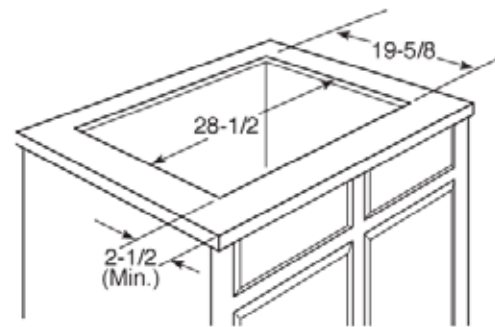

PGP943SET

GE Profile™ Series 30" Built-In Gas Cooktop

Dimensions and Installation Information

AGA Requirement: All gas cooktop models require 7/16" free area below cooktop height to combustible material. Requires 18" minimum from countertop to adjacent overhead cabinets.

Note: If installing with a GE Profile™ Telescopic Downdraft System, consult both cooktop and downdraft installation instructions packed with product before installing. Cooktop gas/electric supply may need to be re-routed to install downdraft.

Electrical Rating: 120V, 60Hz, 5A

Installation With Single Wall Oven Information:

30" Gas Cooktops are approved for use over select GE 27" and 30" Wall Ovens and Warming Drawers. 30" and 36" Gas cooktops are approved for use over 30" Wall Ovens and Warming Drawers. Refer to cooktop and wall oven/warming drawer installation instructions packed with product for current dimensional data.

Installation Information: Before installing, consult installation instructions, packed with product, for current dimensional data.