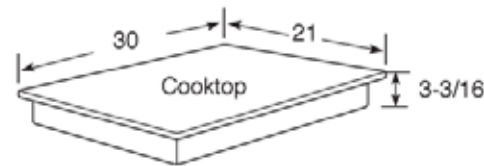

PGP943SET

GE Profile™ Series 30" Built-In Gas Cooktop

Dimensions and Installation Information

AGA Requirement: All gas cooktop models require 7/16" free area below cooktop height to combustible material. Requires 18" minimum from countertop to adjacent overhead cabinets.

Note: If installing with a GE Profile™ Telescopic Downdraft System, consult both cooktop and downdraft installation instructions packed with product before installing. Cooktop gas/electric supply may need to be re-routed to install downdraft.

Electrical Rating: 120V, 60Hz, 5A

Installation With Single Wall Oven Information:

30" Gas Cooktops are approved for use over select GE 27" and 30" Wall Ovens and Warming Drawers. 30" and 36" Gas cooktops are approved for use over 30" Wall Ovens and Warming Drawers. Refer to cooktop and wall oven/warming drawer installation instructions packed with product for current dimensional data.

Installation Information: Before installing, consult installation instructions, packed with product, for current dimensional data.