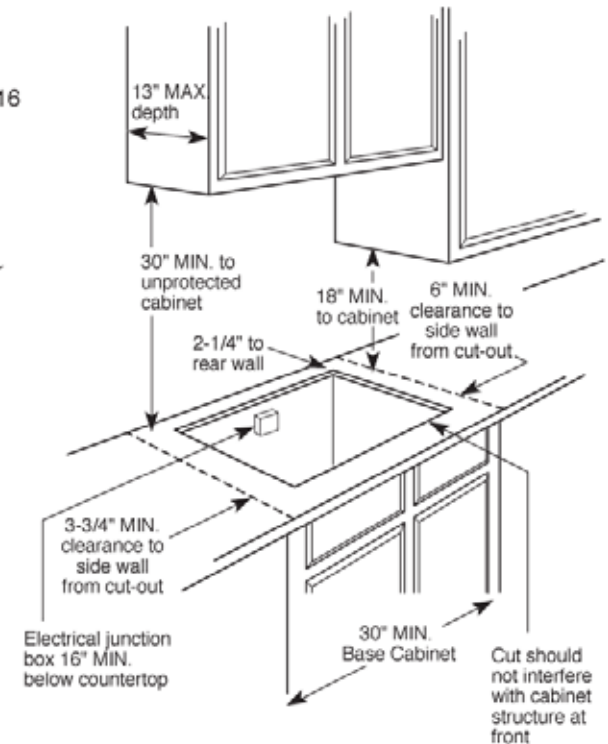

Gas Connection

For answers to your Monogram® or GE® appliance questions, visit our website at geappliances.com or call GE Answer Center® service, 800.626.2000.

Specification Revised 3/13

230248