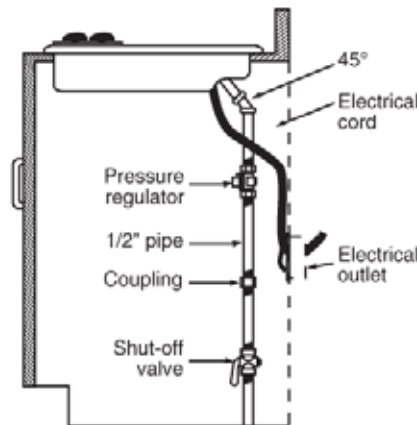

Note: If installing with a GE Profile™ Telescopic Downdraft System, consult both cooktop and downdraft installation instructions packed with product before installing. Cooktop gas/electric supply may need to be re-routed to install downdraft.

Electrical Rating: 120V, 60Hz, 5A

Installation With Single Wall Oven Information:

30" Gas Cooktops are approved for use over select GE 27" and 30" Wall Ovens and Warming Drawers. 30" and 36" Gas cooktops are approved for use over 30" Wall Ovens and Warming Drawers. Refer to cooktop and wall oven/warming drawer installation instructions packed with product for current dimensional data.

Installation Information: Before installing, consult installation instructions, packed with product, for current dimensional data.

Gas Connection

For answers to your Monogram® or GE® appliance questions, visit our website at geappliances.com or call GE Answer Center® service, 800.626.2000.

Specification Revised 3/13

230248

PGP943SET

GE Profile™ Series 30" Built-In Gas Cooktop

Features and Benefits

- Deep-recessed cooktop - Deep-recessed cooktop contains spills in one area that's easy to wipe clean
- Sealed cooktop burners - Burner elements are sealed to the cooktop to keep foods and liquid contained on the cooktop, making cleaning painless
- Power Boil 15,000 BTU burner - This powerful element instantly supplies the intense heat need for boiling, sautéing and stir frying
- Precise Simmer burner - Allows for low, even heat distribution that is ideal for delicate foods and sauces
- Matte Deluxe-Cast Grates - Durable cast-iron offers lasting performance
- Dishwasher-Safe Grates and Knobs - Feature durable construction for worry-free, effortless cleaning and maintenance
- Model PGP943SETSS - Stainless steel