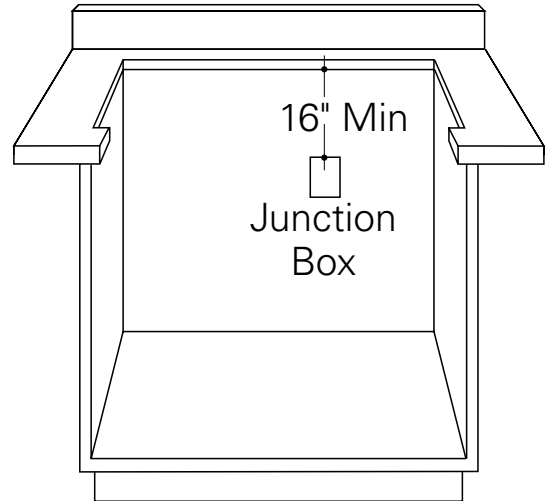

Monogram™

ZEU36RBF/SF/WF – GE Monogram 36" Digital Electric Cooktop with Ribbon Elements

Dimensions and Specifications (in inches)

Cutout Dimensions:

36" Models	A	B	C	D
ZEU36RB	36"	21-1/8"	33-7/8"	19-1/8"

Note: Reference pub. no. 31-10512 for 36" models and 31-10511 for 30" models, GE Monogram Digital Cooktop Installation Instructions, before installing for current dimensional data.

Listed by Underwriters Laboratories

Features and Benefits

- 36" Digital Ribbon Cooktop
- Frameless Glass Design
- Patterned Ceramic Glass Surface
- Seven Cooking Configurations
- One 7", Two 7", One Dual 6"/9" and One Dual 5"/8" Heating Element
- Rapid Hi/Lo Burners
- Electronic Touch Controls
- Pan Presence Sensor
- Pan Size Sensor
- Control Lock Capability
- Five Hot Surface Indicator Lights for Each Burner
- Model ZEU36RSFSS – Black (Stainless Steel Trim)
- Model ZEU36RWFWW – White
- Model ZEU36RBFBB – Black