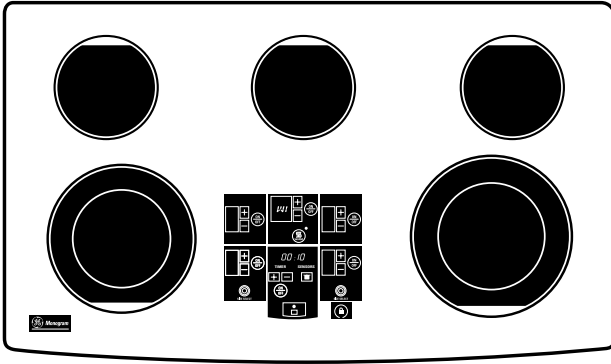

Monogram™

ZEU36RBF/SF/WF – GE Monogram 36" Digital Electric Cooktop with Ribbon Elements

Dimensions and Specifications (in inches)

Cutout Dimensions:

36" Models	A	B	C	D
ZEU36RB	36"	21-1/8"	33-7/8"	19-1/8"

Note: Reference pub. no. 31-10512 for 36" models and 31-10511 for 30" models, GE Monogram Digital Cooktop Installation Instructions, before installing for current dimensional data.

Listed by Underwriters Laboratories

For answers to your Monogram, GE Profile™ or GE appliance questions, visit our website at GEAppliances.com or call GE Answer Center® service, 800.626.2000.

Monogram™

ZEU36RBF/SF/WF – GE Monogram 36" Digital Electric Cooktop with Ribbon Elements

Features and Benefits

- 36" Digital Ribbon Cooktop
- Frameless Glass Design
- Patterned Ceramic Glass Surface
- Seven Cooking Configurations
- One 7", Two 7", One Dual 6"/9" and One Dual 5"/8" Heating Element
- Rapid Hi/Lo Burners
- Electronic Touch Controls
- Pan Presence Sensor
- Pan Size Sensor
- Control Lock Capability
- Five Hot Surface Indicator Lights for Each Burner
- Model ZEU36RSFSS – Black (Stainless Steel Trim)
- Model ZEU36RWFWW – White
- Model ZEU36RBFBB – Black