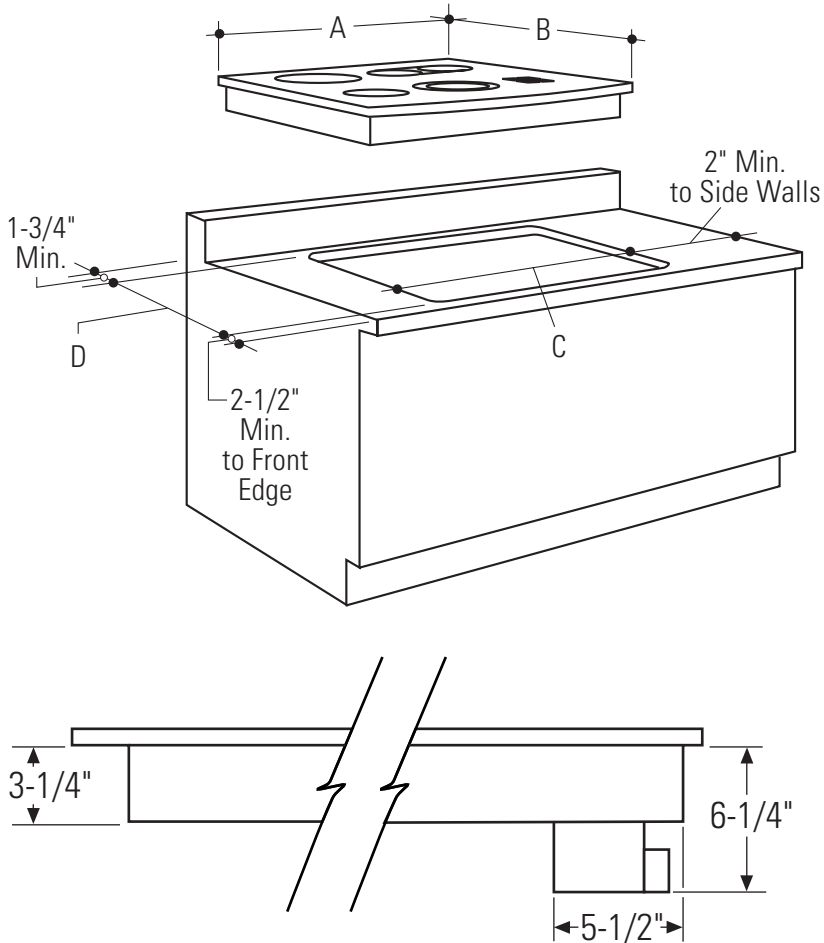

Monogram™

ZEU36RBF/SF/WF – GE Monogram 36" Digital Electric Cooktop with Ribbon Elements

Dimensions and Specifications (in inches)

Cutout Dimensions:

36" Models	A	B	C	D
ZEU36RB	36"	21-1/8"	33-7/8"	19-1/8"

Note: Reference pub. no. 31-10512 for 36" models and 31-10511 for 30" models, GE Monogram Digital Cooktop Installation Instructions, before installing for current dimensional data.

Listed by Underwriters Laboratories

Features and Benefits

- 36" Digital Ribbon Cooktop
- Frameless Glass Design
- Patterned Ceramic Glass Surface
- Seven Cooking Configurations
- One 7", Two 7", One Dual 6"/9" and One Dual 5"/8" Heating Element
- Rapid Hi/Lo Burners
- Electronic Touch Controls
- Pan Presence Sensor
- Pan Size Sensor
- Control Lock Capability
- Five Hot Surface Indicator Lights for Each Burner
- Model ZEU36RSFSS – Black (Stainless Steel Trim)
- Model ZEU36RWFWW – White
- Model ZEU36RBFBB – Black