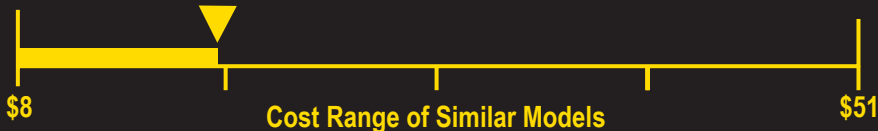

ENERGYGUIDE

Clothes Washer
Capacity Class: Standard

GE Appliances
Model PTW700B*^{T***}

Capacity (tub volume): 5.4 cubic feet

Compare ONLY to other labels with yellow numbers.
Labels with yellow numbers are based on the same test procedures.

Estimated Yearly Energy Cost (when used with an electric water heater)

$18