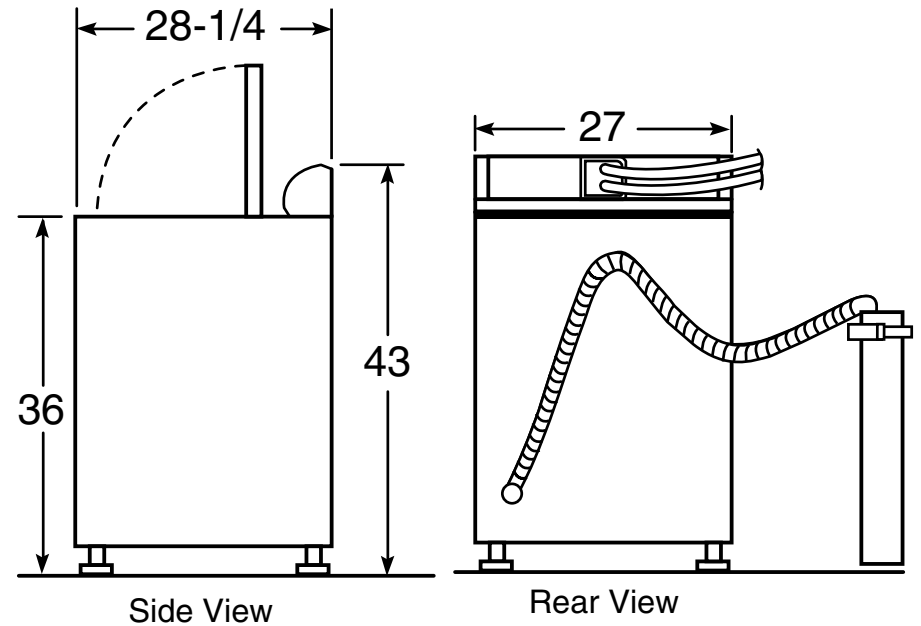

### Dimensions and Installation Information (in inches)

**Circuit Requirements:** An individual, properly-grounded branch circuit, with a three-prong grounding-type receptacle, protected by a 15 or 20 amp circuit breaker or a time-delay fuse, is required.

**Electrical Rating:** 115V, 60Hz, 10A

**Note:** Washer wall outlet must be located within 36" of service code entry. Wall outlet must not be located behind dryer.

**Installation Information:** Before installing, consult installation instructions packed with product for current dimensional data.