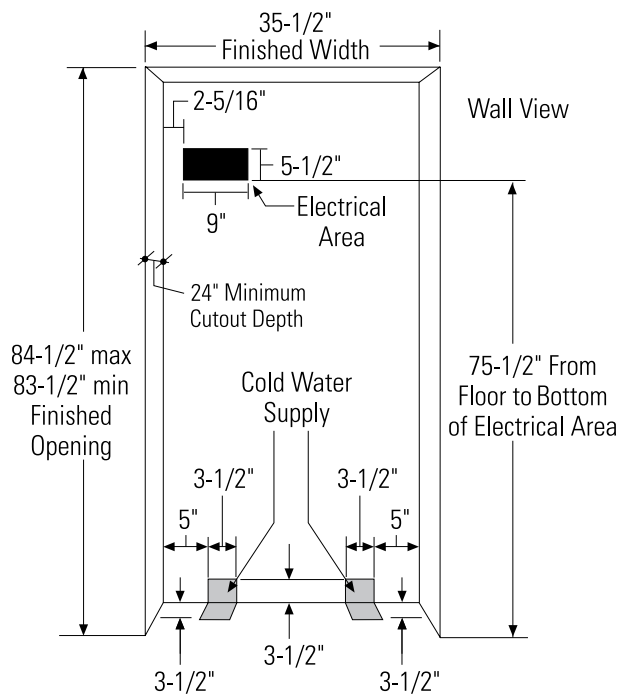

Product Clearances

These units are equipped with a 2-position door stop. The factory set 130° door swing can be adjusted to 90° if clearance to adjacent cabinets or walls is restricted.

Corner Installation

The water and electrical supply must be located as shown. The finished cutout width must be 35-1/2".

Note: The case trim overlaps cabinets at the top and sides. Frameless cabinets may require filler strips to prevent interference with cabinet door swing. The opening width must allow for filler strips.