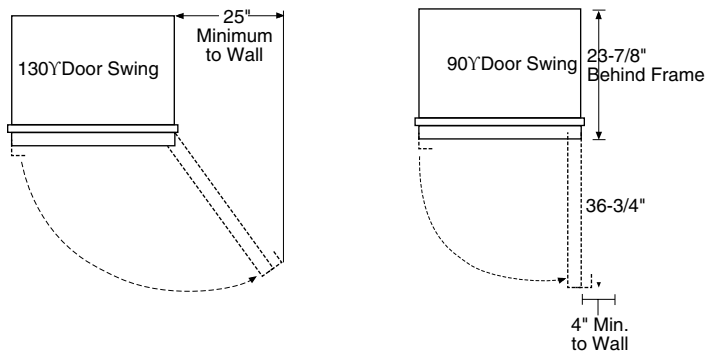

ZIFS360NX

GE Monogram® 36" Built-In Integrated All-Freezer

Dimensions and Installation Information

Depth Including Handles:
27-3/4" Stainless Steel Models
28-11/16" Professional Models

*Shipping height. The freezer can be adjusted to fit into a cutout 83-1/2" min. to 84-1/2" max. height. Note: the top case trim at the front is 1/2" higher and will overlap upper cabinetry or soffit. Use leveling legs and wheels for a maximum 1" height adjustment.

Product Clearances

These units are equipped with a 2-position door stop. The factory set 130° door swing can be adjusted to 90° if clearance to adjacent cabinets or walls is restricted.

Corner Installation