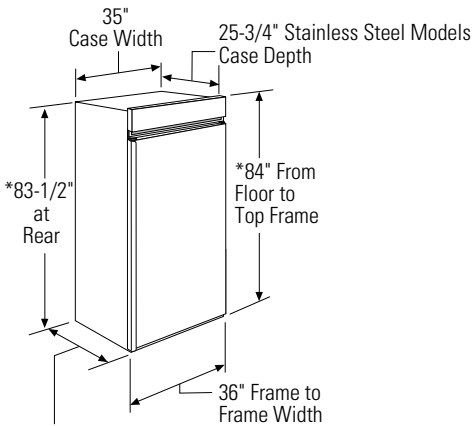

ZIFS360NX

GE Monogram® 36" Built-In Integrated All-Freezer

Dimensions and Installation Information

Depth Including Handles:
27-3/4" Stainless Steel Models
28-11/16" Professional Models

*Shipping height. The freezer can be adjusted to fit into a cutout 83-1/2" min. to 84-1/2" max. height. Note: the top case trim at the front is 1/2" higher and will overlap upper cabinetry or soffit. Use leveling legs and wheels for a maximum 1" height adjustment.

Product Clearances

These units are equipped with a 2-position door stop. The factory set 130° door swing can be adjusted to 90° if clearance to adjacent cabinets or walls is restricted.

Corner Installation