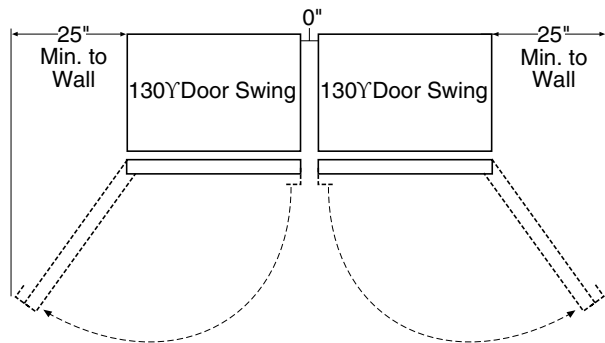

The water and electrical supply must be located as shown. The finished cutout width must be 35-1/2".

Note: The case trim overlaps cabinets at the top and sides. Frameless cabinets may require filler strips to prevent interference with cabinet door swing. The opening width must allow for filler strips.

imagination at work

Listed by Underwriters Laboratories

ZIFS360NX

GE Monogram® 36" Built-In Integrated All-Freezer

Dimensions and Installation Information

Cutout and Clearances for Multiple Product Installations

Clearances for Multiple Single Door Installations

In a side-by-side installation of a left and right door swing product, the inside trims touch at the front, with a 1" clearance between the units at the rear. Order ZUGSS2 Unified Grille Panel Kit for one continuous grille panel.