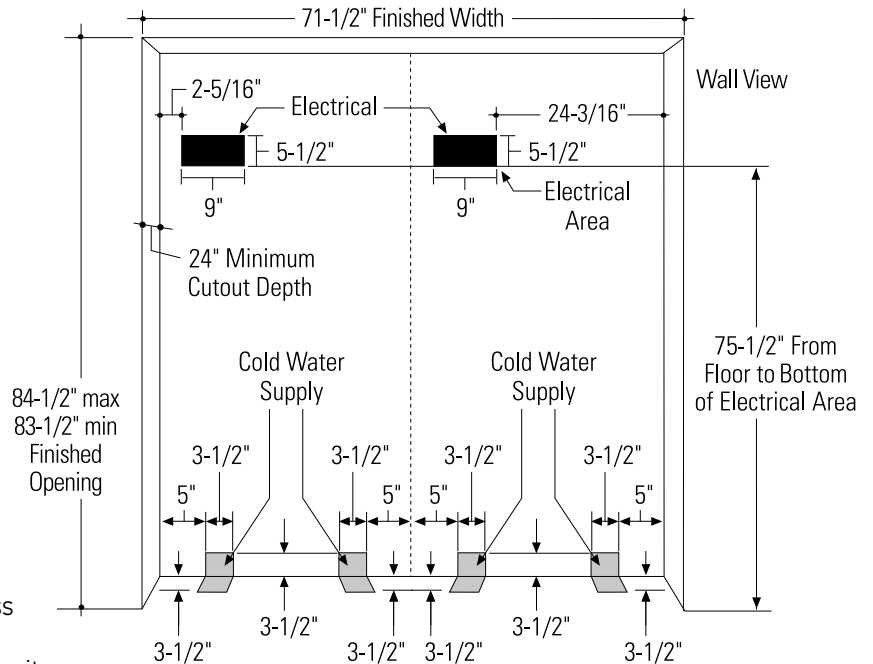

ZIFS360NX

GE Monogram® 36" Built-In Integrated All-Freezer

Dimensions and Installation Information

Cutout and Clearances for Multiple Product Installations

ZUGSS2: For side-by-side installation of two stainless steel wrapped models. This kit provides a unified stainless steel grille panel to span the width of two units.

For a complete food storage center, install a Monogram All-Refrigerator and All Freezer side-by-side. For even more capacity, install two refrigerators or two freezers.

Clearances for Multiple Single Door Installations

In a side-by-side installation of a left and right door swing product, the inside trims touch at the front, with a 1" clearance between the units at the rear. Order ZUGSS2 Unified Grille Panel Kit for one continuous grille panel.

For answers to your Monogram®, GE Profile™ or GE® appliance questions, visit our website at geappliances.com or call GE Answer Center® service, 800.626.2000.

If you are installing two units, side by side, the installation space must be 71-1/2" wide. Additional cutout width may be required when side panels are used. Add side panel thickness to the finished cutout to calculate rough-in width.

- The water and electrical locations for each product must be located as shown.
- A separate 115V, 60Hz., 15 or 20 amp power supply is recommended for each product.

Clearances for two products installed side-by-side with right and left side hinges together

Allow 5" minimum between the two products to prevent one door from striking the other. **NOTE:** A unified grille panel kit will NOT fit this installation.

imagination at work