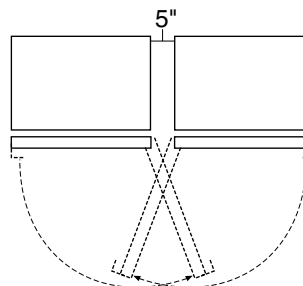

Clearances for two products installed side-by-side with right and left side hinges together

Allow 5" minimum between the two products to prevent one door from striking the other. **NOTE:** A unified grille panel kit will NOT fit this installation.

imagination at work