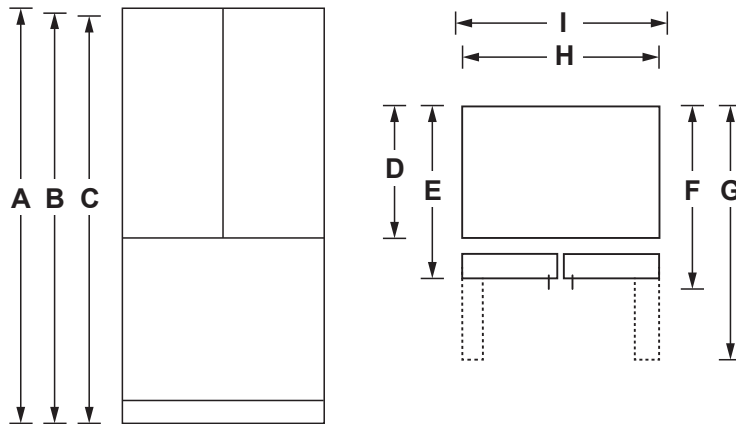

Power Requirements	
Electrical Rating	115V, 60Hz

Product Technical Illustration

Dimensions (in inches)

OVERALL DIMENSIONS	Height to top of door - crown or flat (in.) A	69-7/8
	Height to top of hinge (in.) B	69-3/4
	Height to top of case (in.) C	68-5/8
	Case depth without door (in.) D	29
	Case depth less door handle (in.) E	33-3/8
	Case depth with door handle (in.) F	33-3/8
	Depth with fresh food door open 90° (in.) G	48-3/8
	Width (in.) H	35-3/4
	Width with door open 90° inc. door handle (in.) I	43-3/4
AIR CLEARANCES	Each side (in.)	1/8
	Top (in.)	1
	Back (in.)	2