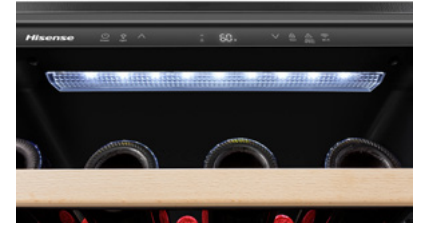

# 54-Bottle Wine Fridge

Model-HWS054N6SS

The Hisense 54-bottle wine fridge is designed to showcase and preserve your valuable wine collection. With 6 smooth-glide shelves, it makes it easier to find tonight's wine to pair with your meal. It's reversible door makes it ideal for any layout – no matter what room you entertain in. And with its premium finish, your wine will be stored in style.

## Design

Designed to showcase your wine collection either built-in to your cabinetry, or stand alone on Beechwood-faced, easy-glide shelving. It features a smooth-touch control panel with premium blue LED lighting.

## General Features

Installation Type	Built-in / Freestanding
Cabinet Color	Black
Door Material	Stainless Steel, Fingerprint Resistant
Handle	External, Stainless Steel
See-Thru Door	Yes
Reversible Door	Yes
Number of Glass Door Layer	2
Number of Doors	1
Lockable	No
Door-Open Alarm	Yes
Control and Display	Electronic, White LED
Shelf	6, Wood + Steel
Interior Light	LED
Refrigerant	R600a
Leveling Leg	Yes
Wi-Fi	Yes