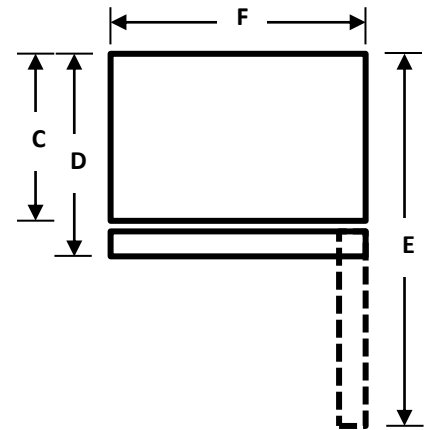

TOP VIEW

All product, product specifications, and data are subject to change without notice to improve reliability, function, design or otherwise.
©2020 Hisense USA. All rights reserved.

Hisense USACorporation
7310 McGinnis Ferry Road. Suwanee. GA. 30024
1-877-465-3566
www.hisense-usa.com