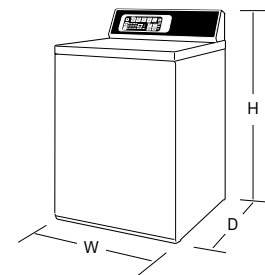

TOP LOAD WASHERS

TR5

TR7

TC5

Product Code	TR5104WN	TR7104WN	TC5102WN
Available Colors	White	White	White
Capacity – Cu. Ft.	3.2	3.2	3.2
Stainless Steel Wash Tub	●	●	●
Porcelain Outer Tub	●	●	●
Preset Cycles	6	8	6
Preset Special Cycles		8	
Variable Speed, 1 HP Motor	●	●	
Two-Speed, ½ HP Motor			●
Automatic Balancing System	●	●	●
Agitator	●	●	●
Durable 3 - Coat Finish	●	●	●
Prewash		●	
Load Size Selections	3	4	2
Temperature Selections	4	4	4
Soil Level Selections	2	4	2
Time Remaining Display		●	
End-of-Cycle Signal	●	●	●
Favorite Cycles		●	
Speed Cycle		●	
Delay Start		●	
Warranty	5-Year Parts & Labor	7-Year Parts & Labor	5-Year Parts & Labor
Model No.	ZWN63RSN116CW01	ZWNE9RSN116CW01	ZWN632SP116CW02

Dimensions	W-Width	H-Height	D-Depth	Height with Lid Open
TR5104WN	25 5/8"	42 3/4"	28"	53"
TR7104WN	25 5/8"	42 3/4"	28"	53"
TC5102WN	25 5/8"	42 3/4"	28"	53"

Optional Accessories

Drain Extension Kit – Part No: 204512