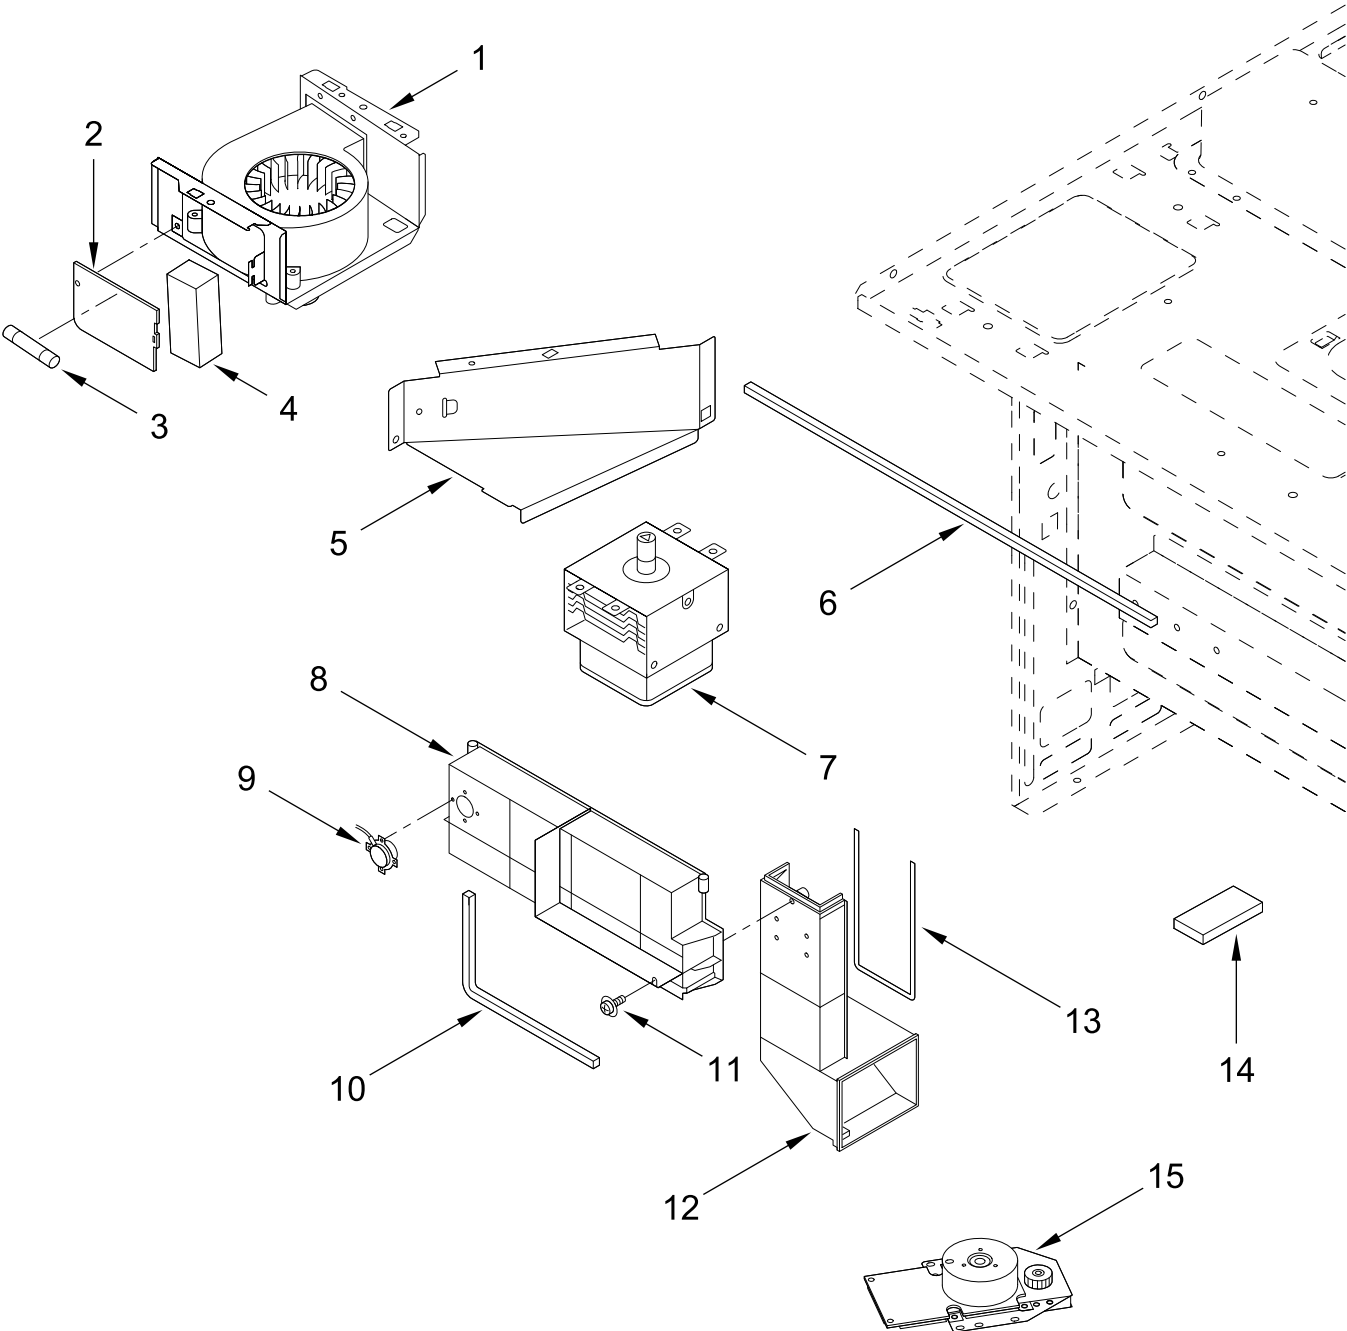

INTERIOR PARTS

INTERIOR PARTS

<u>Illus.</u> <u>No.</u>	<u>Part No.</u>	<u>Description</u>	<u>Illus.</u> <u>No.</u>	<u>Part No.</u>	<u>Description</u>	<u>Illus.</u> <u>No.</u>	<u>Part No.</u>	<u>Description</u>
1	W11362533	Motor, Fan	6	W11201793	Cushion, Inlet	13	W11201796	Cushion, Exhaust Duct
2	W11199545	Filter, Noise	7	W11209949	Magnetron	14	W11201802	Cushion, Air Flow
3	W11305909	Switch, Monitor (with Fuse)	8	W11201852	Duct, Sensor	15	W11199810	Assembly, Drawer Gear
4	W11201861	Cushion, Fan Motor Support	9	W10278023	Assembly, Sensor			
5	W11331002	Duct, Magnetron	10	W11201803	Cushion, Duct			
			11	W10278632	Screw			
			12	W11201854	Duct, Exhaust