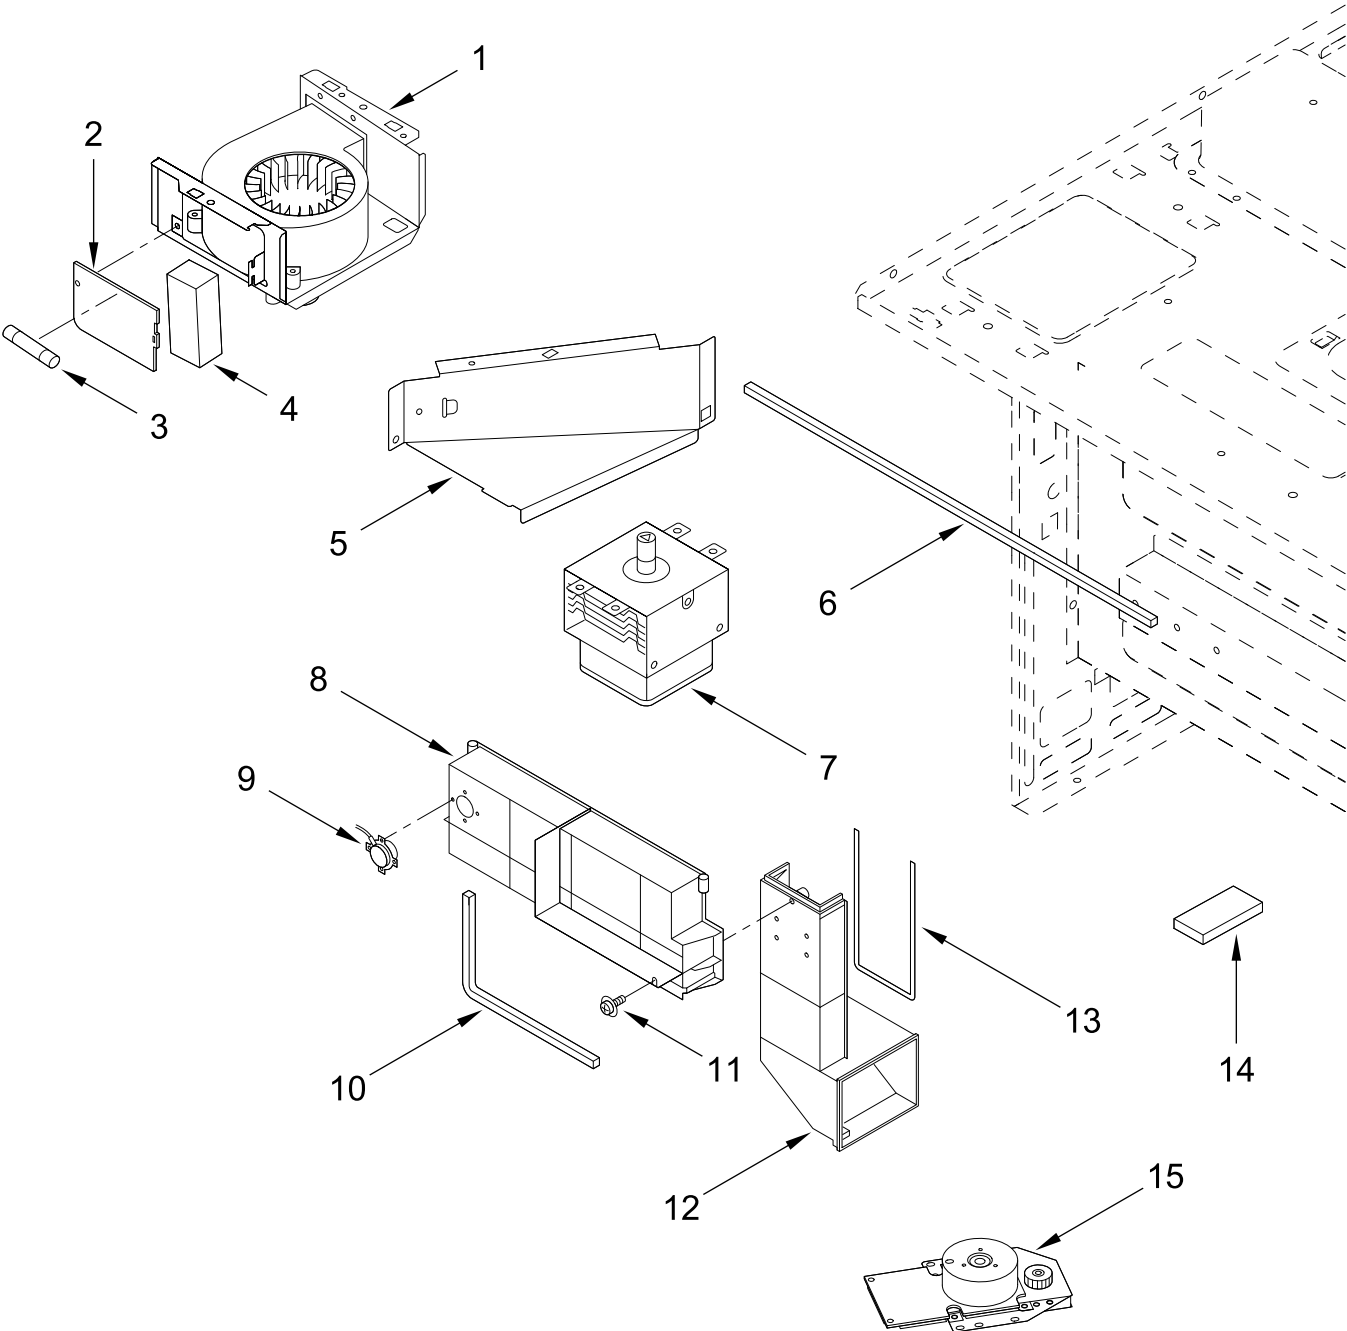

OVEN CAVITY PARTS

OVEN CAVITY PARTS

<u>Illus.</u> <u>No.</u>	<u>Part No.</u>	<u>Description</u>	<u>Illus.</u> <u>No.</u>	<u>Part No.</u>	<u>Description</u>	<u>Illus.</u> <u>No.</u>	<u>Part No.</u>	<u>Description</u>
1	W11199864	Bushing, Power Cord	12	W11315610	Bracket, Left	23	W11201857	Panel, Bottom Partition
2	W10278632	Screw	13	W11199547	Cut-Out, Thermal	24	W11201855	Glass, Lamp
3	W11199863	Bracket, Power Cord	14	W11362534	Motor, Stirrer	25	W11209962	Cover, Faceplate
4	W10278891	Screw	15	W11199859	Deflector	26	W11251704	Screw, Mounting (Wood)
5	W11201389	Cover, Rear	16	W11315614	Bracket, Right	27	W11251705	Screw, Deflector
6	W11199812	Case, Outer	17	W11201787	Bracket, Control Panel	28	W11199861	Cover, Latch
7	W11201800	Panel, Partition	18	W11201790	Cover, Lamp	29	W11362542	Shaft, Stirrer Motor
8	8185369	Screw	19	W10278184	Assembly, Lamp			
9	W11199539	Relay, Power	20	W11362539	Blade, Stirrer			
10	8205835	Screw	21	W11201789	Cover, Stirrer			
11	W11201748	Holder, Relay	22	W11362541	Clip, Cover			

SWITCH PARTS

SWITCH PARTS

<u>Illus.</u> <u>No.</u>	<u>Part No.</u>	<u>Description</u>
1	W11199805	Microswitch
2	4174784	Screw
3	W11201860	Latch, Door (Left)

<u>Illus.</u> <u>No.</u>	<u>Part No.</u>	<u>Description</u>
4	W11201858	Latch, Door (Right)
5	W11305909	Switch, Monitor (with Fuse)

INTERIOR PARTS

INTERIOR PARTS

<u>Illus.</u> <u>No.</u>	<u>Part No.</u>	<u>Description</u>
1	W11362533	Motor, Fan
2	W11199545	Filter, Noise
3	W11315605	Fuse (20A)
4	W11201861	Cushion, Fan Motor Support
5	W10278107	Duct, Magnetron