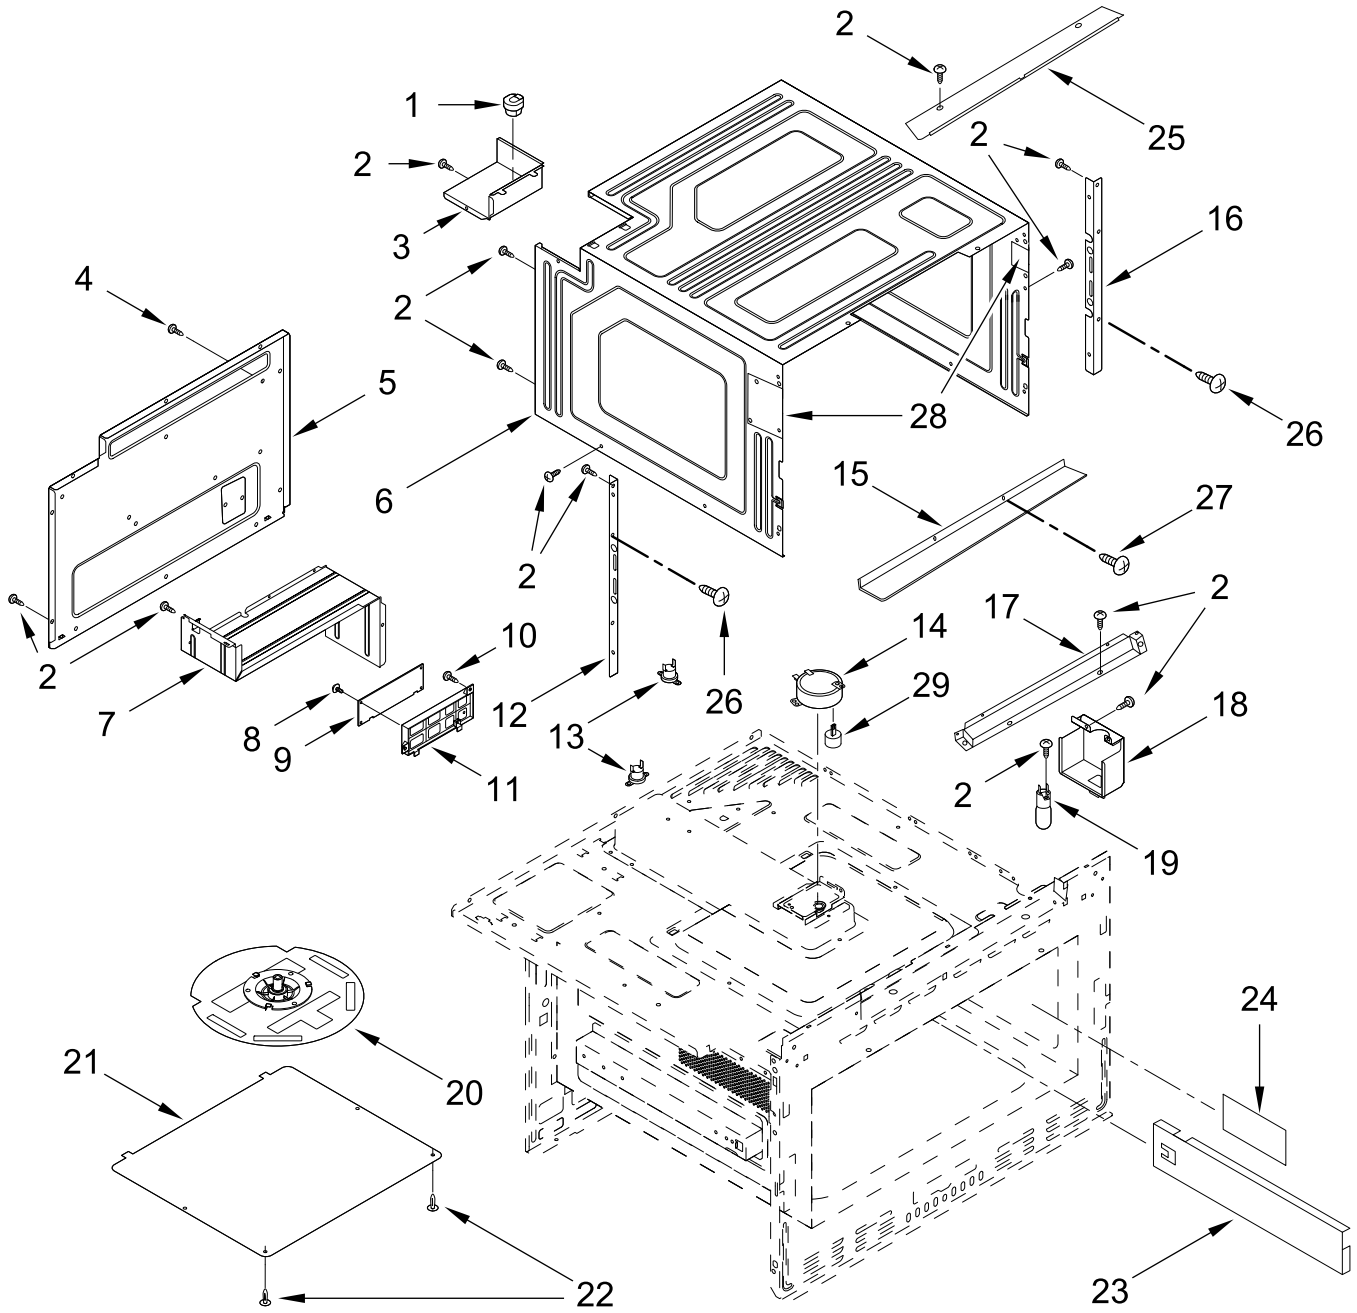

OVEN CAVITY PARTS

OVEN CAVITY PARTS

<u>Illus.</u> <u>No.</u>	<u>Part No.</u>	<u>Description</u>	<u>Illus.</u> <u>No.</u>	<u>Part No.</u>	<u>Description</u>	<u>Illus.</u> <u>No.</u>	<u>Part No.</u>	<u>Description</u>
1	W11199864	Bushing, Power Cord	12	W11315610	Bracket, Left	23	W11201857	Panel, Bottom Partition
2	W10278632	Screw	13	W11199547	Cut-Out, Thermal	24	W11201855	Glass, Lamp
3	W11199863	Bracket, Power Cord	14	W11362534	Motor, Stirrer	25	W11209962	Cover, Faceplate
4	W10278891	Screw	15	W11199859	Deflector	26	W11251704	Screw, Mounting (Wood)
5	W11201389	Cover, Rear	16	W11315614	Bracket, Right	27	W11251705	Screw, Deflector
6	W11199812	Case, Outer	17	W11201787	Bracket, Control Panel	28	W11199861	Cover, Latch
7	W11201800	Panel, Partition	18	W11201790	Cover, Lamp	29	W11362542	Shaft, Stirrer Motor
8	8185369	Screw	19	W10278184	Assembly, Lamp			
9	W11199539	Relay, Power	20	W11362539	Blade, Stirrer			
10	8205835	Screw	21	W11201789	Cover, Stirrer			
11	W11201748	Holder, Relay	22	W11362541	Clip, Cover