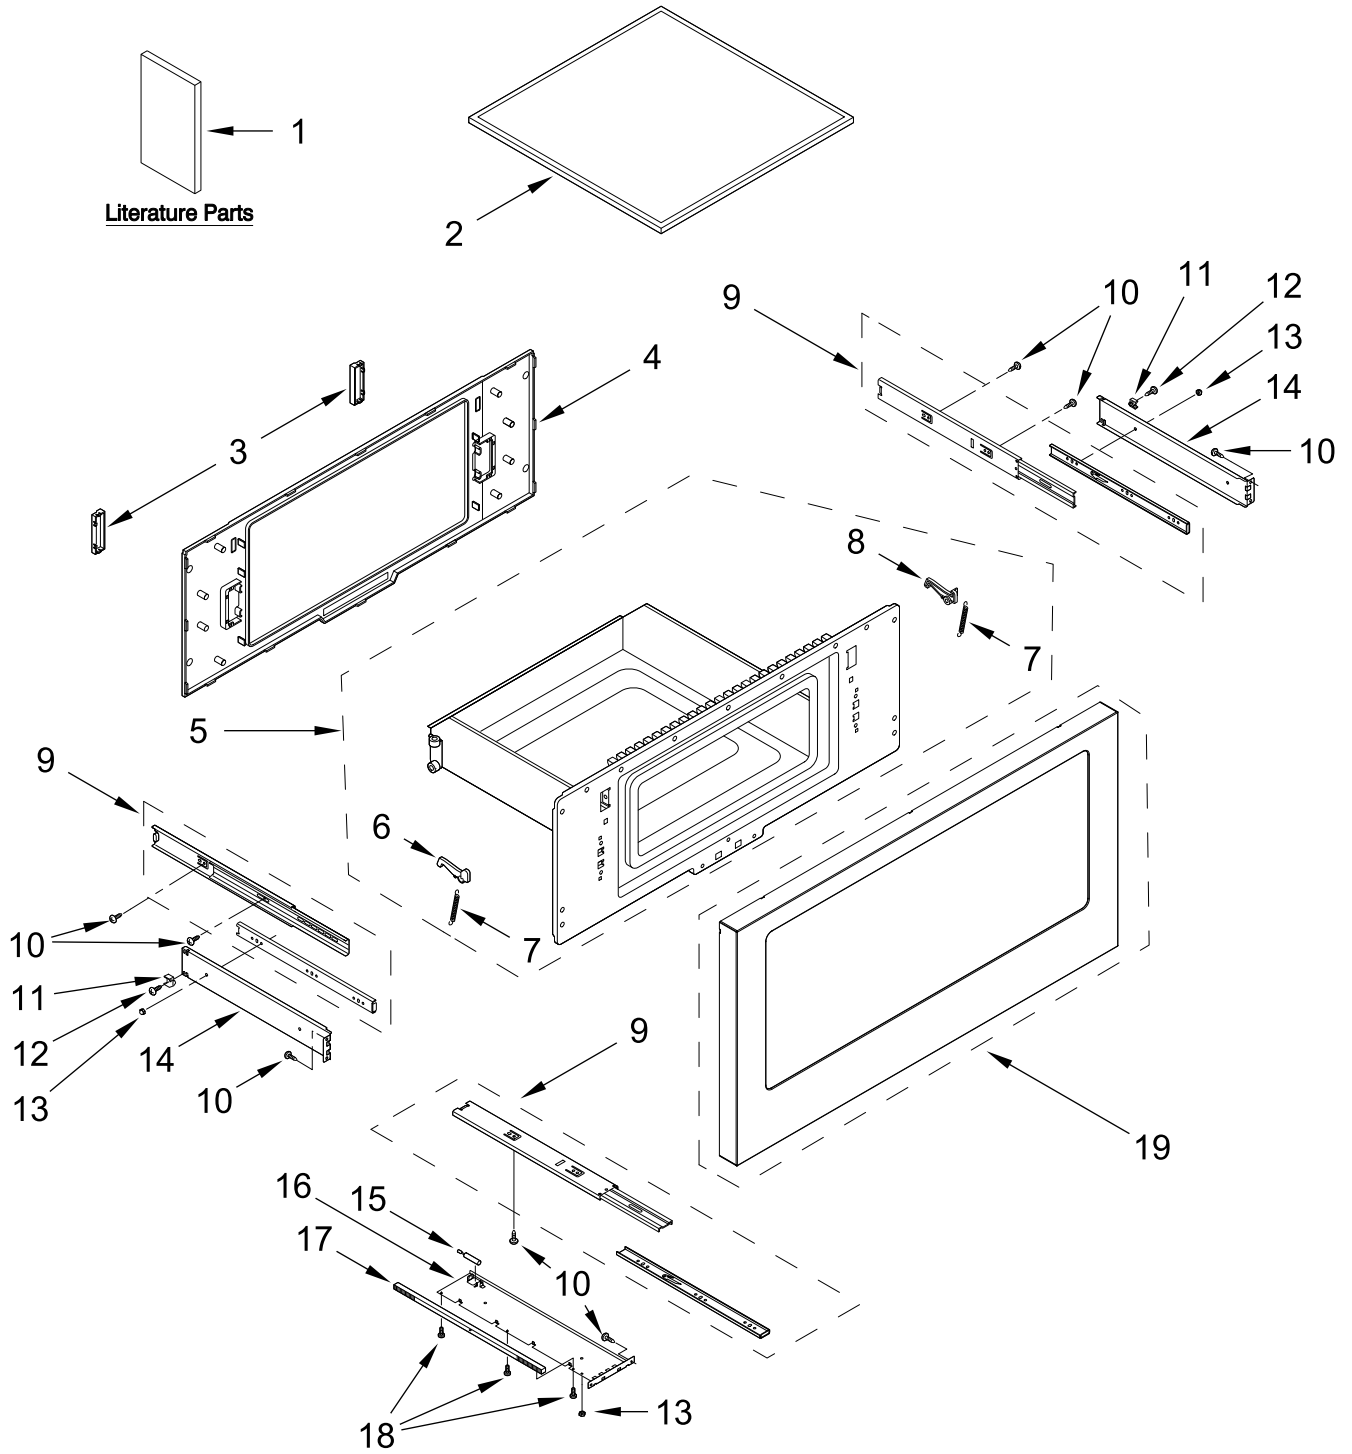

1.2 CUBIC FOOT MICROWAVE DRAWER

MODELS:

JMDFS30HL01 (Stainless)

DRAWER PARTS

DRAWER PARTS

<u>Illus. No.</u>	<u>Part No.</u>	<u>Description</u>	<u>Illus. No.</u>	<u>Part No.</u>	<u>Description</u>	<u>Illus. No.</u>	<u>Part No.</u>	<u>Description</u>
1		Literature Parts	7	W11201874	Spring, Latch	16	W11201393	Support, Bottom
	W11101480	Installation Instructions	8	W11201872	Hook, Latch (Right)	17	W11201777	Gear, Drawer
	W11101478	Use and Care Guide	9	W11201775	Slide, Drawer	18	W10278647	Screw
2	W11201328	Tray, Oven	10	8205835	Screw	19	W11201869	Panel, Door
3	W11201390	Cover, Support	11	W11199897	Stopper, Door			FOLLOWING PARTS NOT ILLUSTRATED
4	W11315620	Cover, Choke	12	W10278632	Screw		W11199540	Cord, Power
5	W11315618	Assembly, Drawer	13	W10278889	Nut		W11362536	Harness, Main
6	W11201873	Hook, Latch (Left)	14	W11315617	Support, Side			
			15	W11201804	Piston, Door Stop			

CONTROL PANEL PARTS

CONTROL PANEL PARTS

<u>Illus.</u> <u>No.</u>	<u>Part No.</u>	<u>Description</u>	<u>Illus.</u> <u>No.</u>	<u>Part No.</u>	<u>Description</u>	<u>Illus.</u> <u>No.</u>	<u>Part No.</u>	<u>Description</u>
1	8205835	Screw	3	W11199889	Bracket, Panel	6	W11330996	Control, Electronic
2	W11199895	Harness, Touch Control	4	8185369	Screw	7	W11199896	Wire, Ground
			5	W11199894	Cushion, Control	8	W11199888	Panel, Control