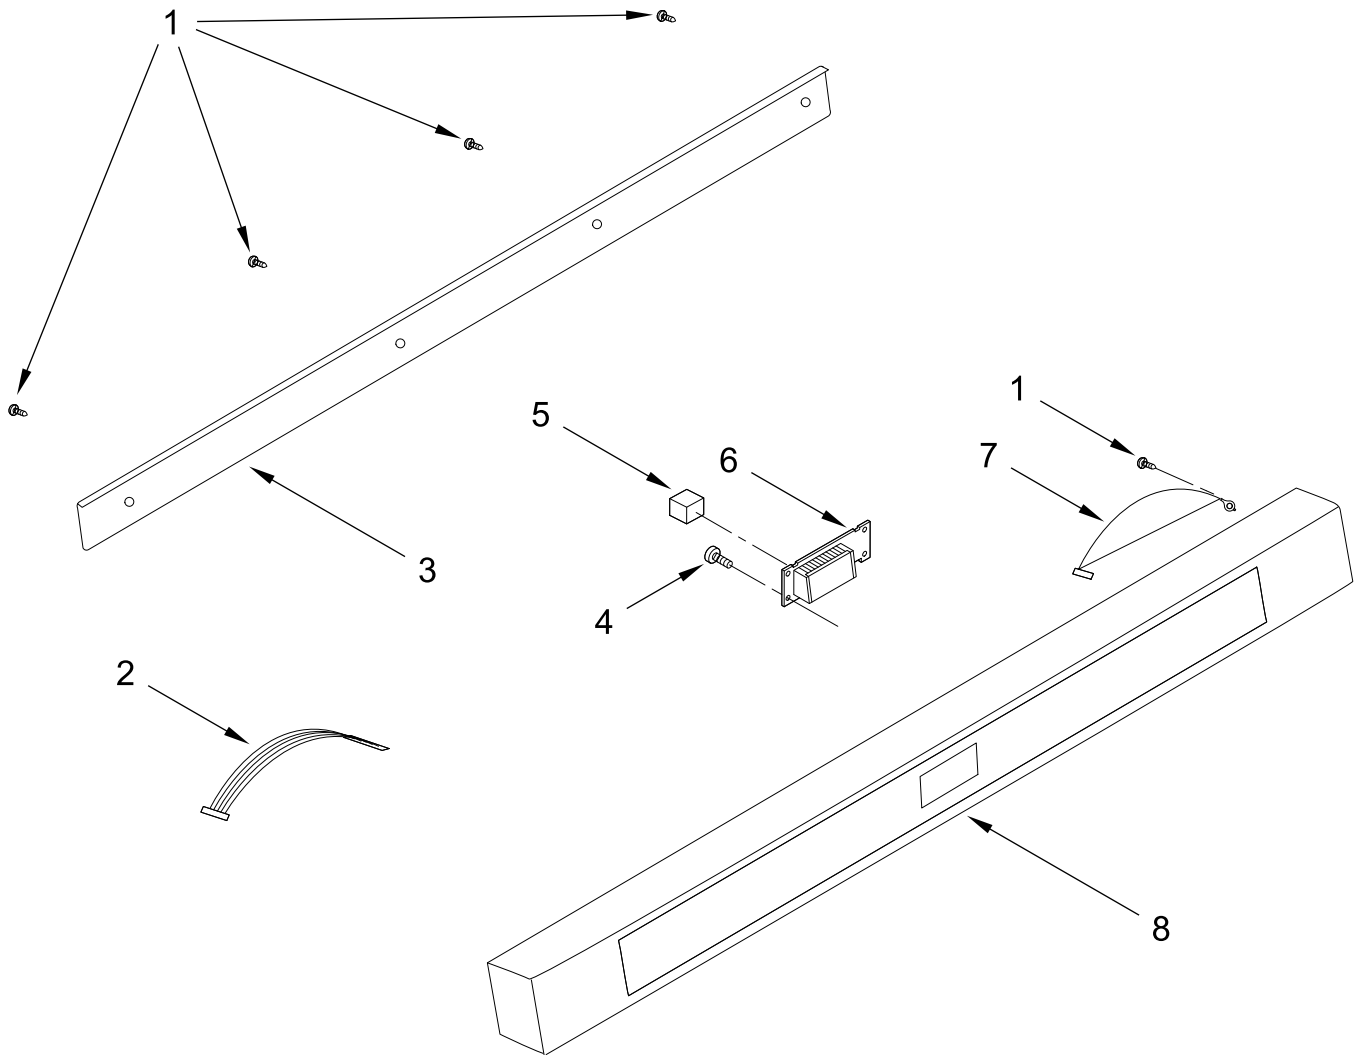

1.2 CUBIC FOOT MICROWAVE DRAWER

MODELS:

JMDFS30HL01 (Stainless)

DRAWER PARTS

DRAWER PARTS

<u>Illus. No.</u>	<u>Part No.</u>	<u>Description</u>	<u>Illus. No.</u>	<u>Part No.</u>	<u>Description</u>	<u>Illus. No.</u>	<u>Part No.</u>	<u>Description</u>
1		Literature Parts	7	W11201874	Spring, Latch	16	W11201393	Support, Bottom
	W11101480	Installation Instructions	8	W11201872	Hook, Latch (Right)	17	W11201777	Gear, Drawer
	W11101478	Use and Care Guide	9	W11201775	Slide, Drawer	18	W10278647	Screw
2	W11201328	Tray, Oven	10	8205835	Screw	19	W11201869	Panel, Door
3	W11201390	Cover, Support	11	W11199897	Stopper, Door			FOLLOWING PARTS NOT ILLUSTRATED
4	W11315620	Cover, Choke	12	W10278632	Screw		W11199540	Cord, Power
5	W11315618	Assembly, Drawer	13	W10278889	Nut		W11362536	Harness, Main
6	W11201873	Hook, Latch (Left)	14	W11315617	Support, Side			
			15	W11201804	Piston, Door Stop			

CONTROL PANEL PARTS

CONTROL PANEL PARTS

<u>Illus.</u> <u>No.</u>	<u>Part No.</u>	<u>Description</u>	<u>Illus.</u> <u>No.</u>	<u>Part No.</u>	<u>Description</u>	<u>Illus.</u> <u>No.</u>	<u>Part No.</u>	<u>Description</u>
1	8205835	Screw	3	W11199889	Bracket, Panel	6	W11330996	Control, Electronic
2	W11199895	Harness, Touch Control	4	8185369	Screw	7	W11199896	Wire, Ground
			5	W11199894	Cushion, Control	8	W11199888	Panel, Control