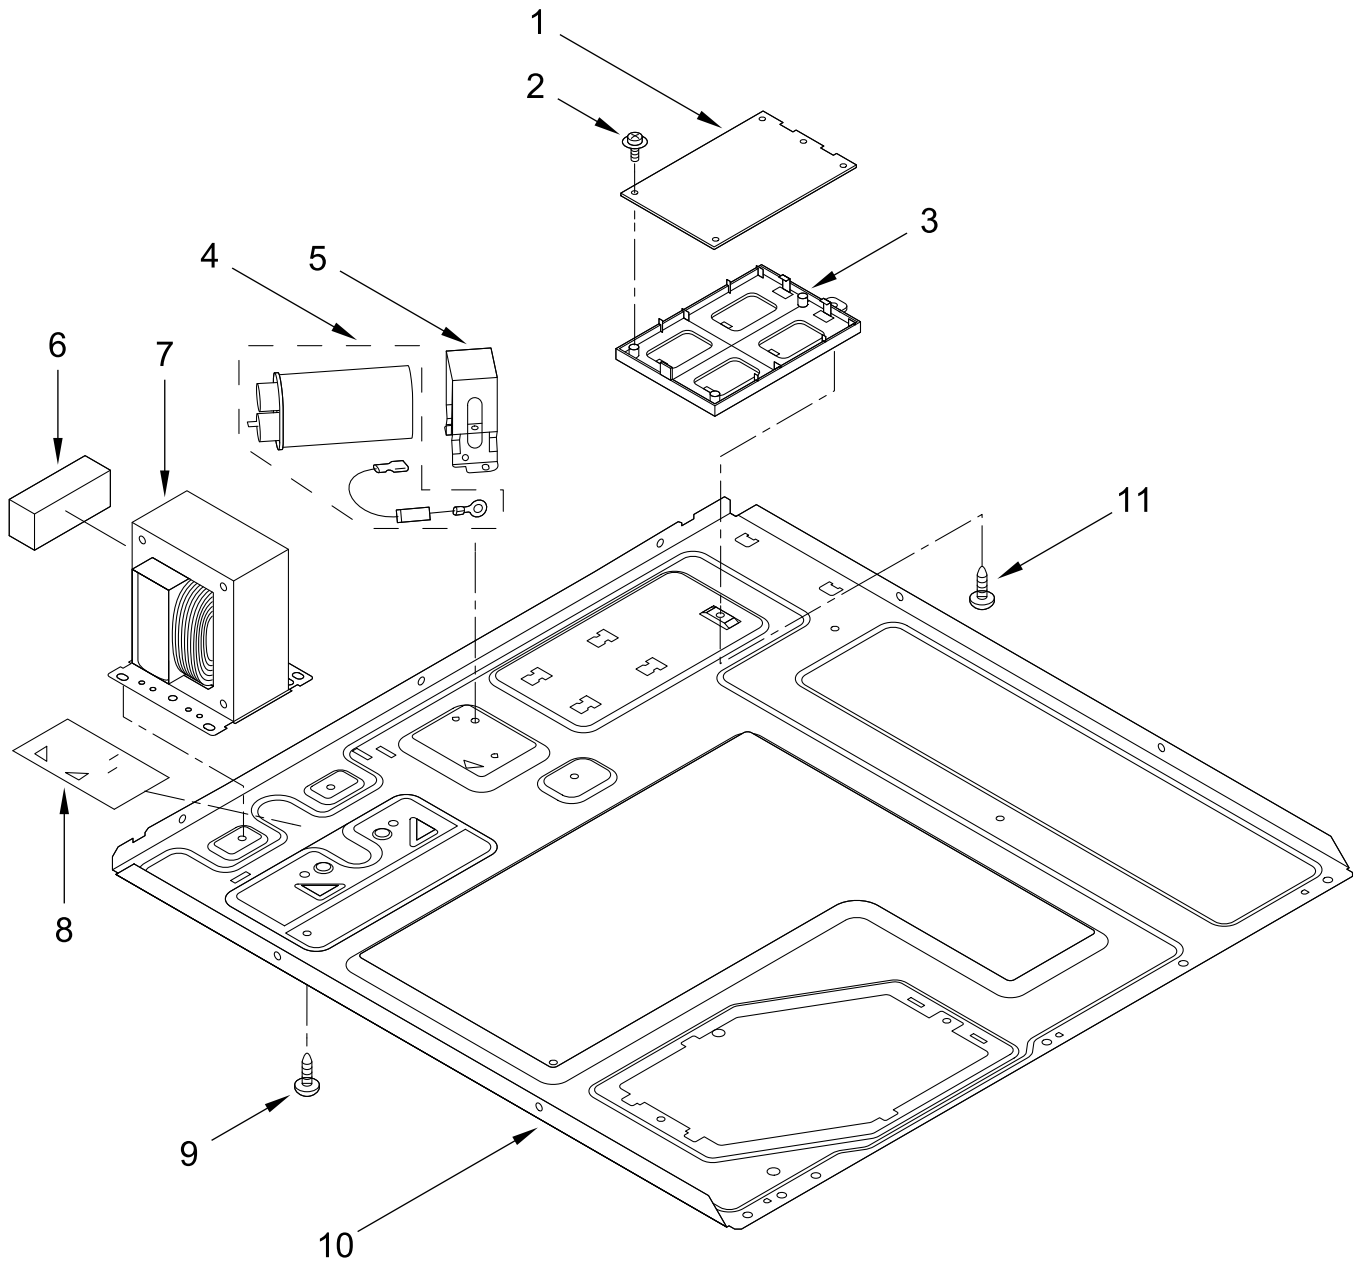

BASE PLATE PARTS

BASE PLATE PARTS

<u>Illus.</u> <u>No.</u>	<u>Part No.</u>	<u>Description</u>	<u>Illus.</u> <u>No.</u>	<u>Part No.</u>	<u>Description</u>	<u>Illus.</u> <u>No.</u>	<u>Part No.</u>	<u>Description</u>
1	W11199538	Supply, Power	5	W11201396	Bracket, Capacitor	8	W11202128	Cover, Waveguide
2	8185369	Screw	6	W11201794	Cushion, Transformer	9	W10278632	Screw
3	W11201745	Holder, Control	7	W11199548	Transformer, High Voltage	10	W11201391	Plate, Base
4	W11362530	Capacitor, High Voltage				11	8205835	Screw