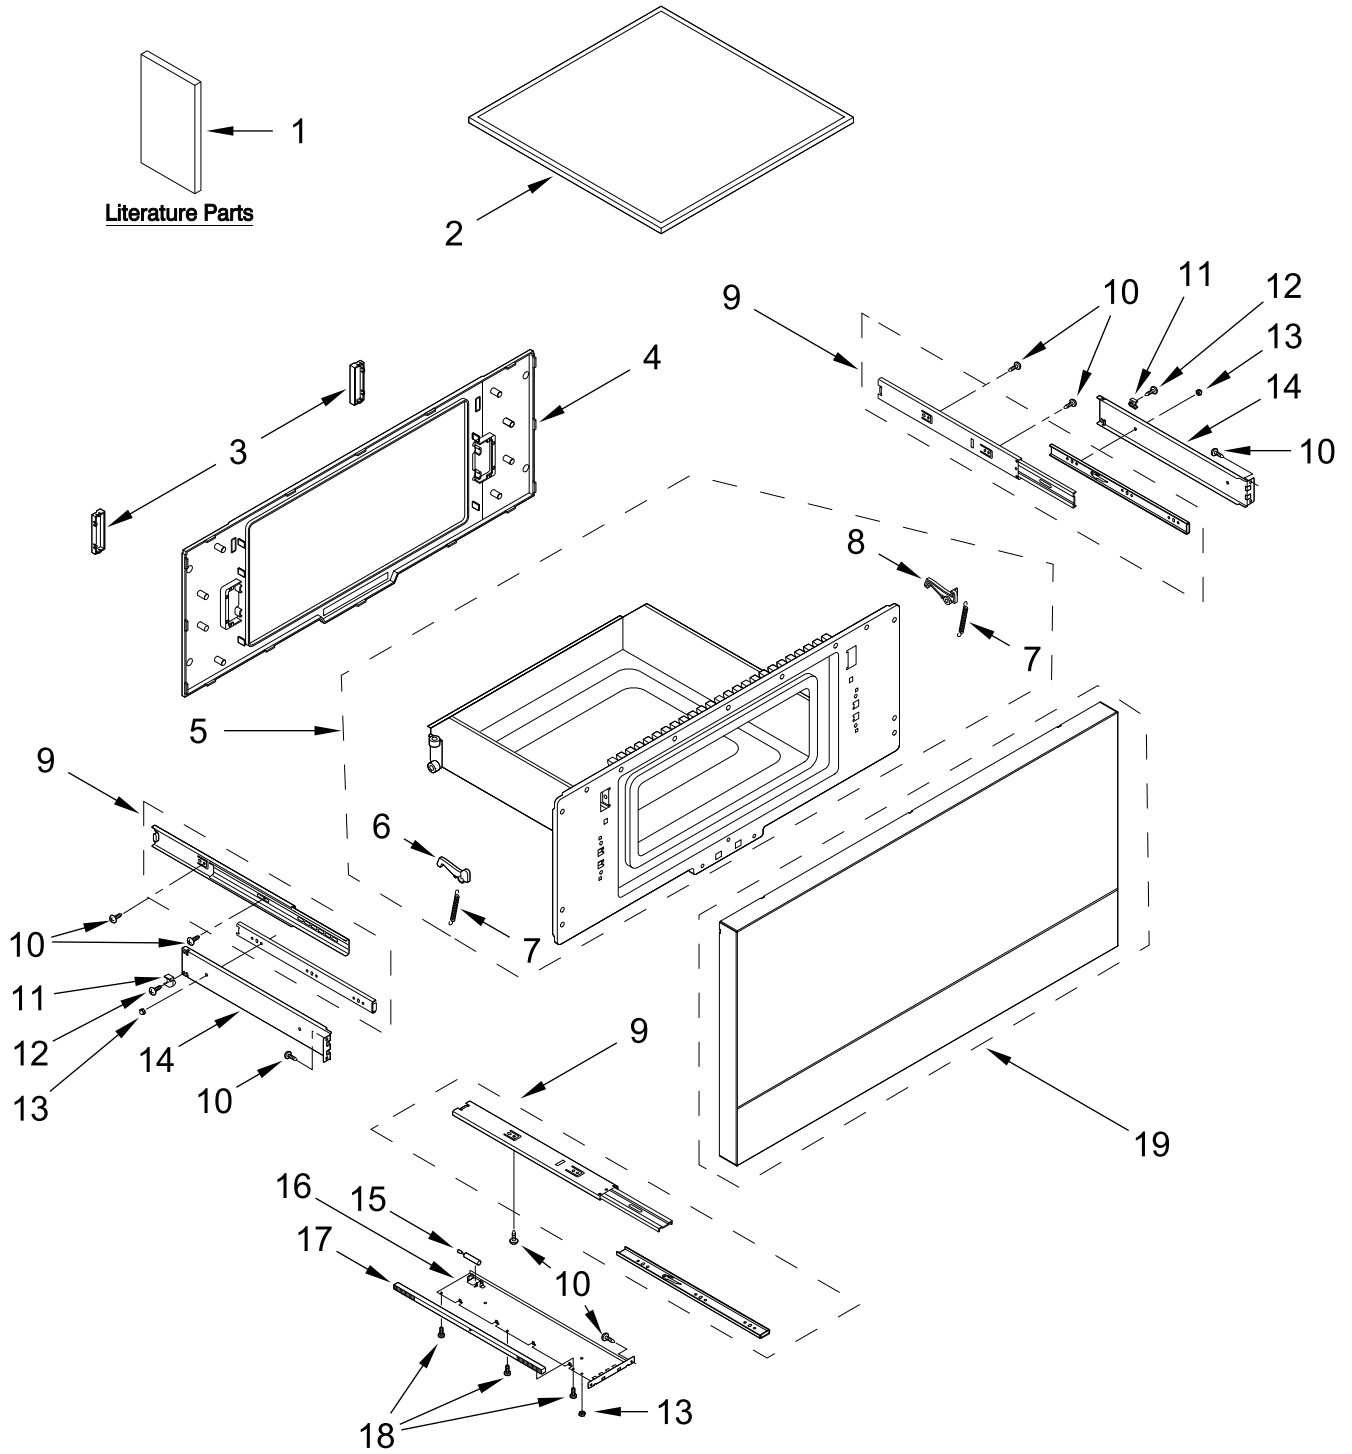

1.2 CUBIC FOOT MICROWAVE DRAWER

MODELS:

JMDFS30HM01 (Floating Glass Black)

DRAWER PARTS

DRAWER PARTS

<u>Illus. No.</u>	<u>Part No.</u>	<u>Description</u>
1		Literature Parts
	W11257722	Use and Care Guide
2	W11201328	Tray, Oven
3	W11201390	Cover, Support
4	W11315620	Cover, Choke
5	W11315618	Assembly, Drawer
6	W11201873	Hook, Latch (Left)
7	W11201874	Spring, Latch
8	W11201872	Hook, Latch (Right)

<u>Illus. No.</u>	<u>Part No.</u>	<u>Description</u>
9	W11201775	Slide, Drawer
10	8205835	Screw
11	W11199897	Stopper, Door
12	W10278632	Screw
13	W10278889	Nut
14	W11315617	Support, Side
15	W11201804	Piston, Door Stop
16	W11201393	Support, Bottom
17	W11201777	Gear, Drawer

<u>Illus. No.</u>	<u>Part No.</u>	<u>Description</u>
18	W10278647	Screw
19	W11331004	Panel, Door
		FOLLOWING PARTS NOT ILLUSTRATED
	W11199540	Cord, Power
	W11362536	Harness, Main
	W11315605	Fuse (20A)