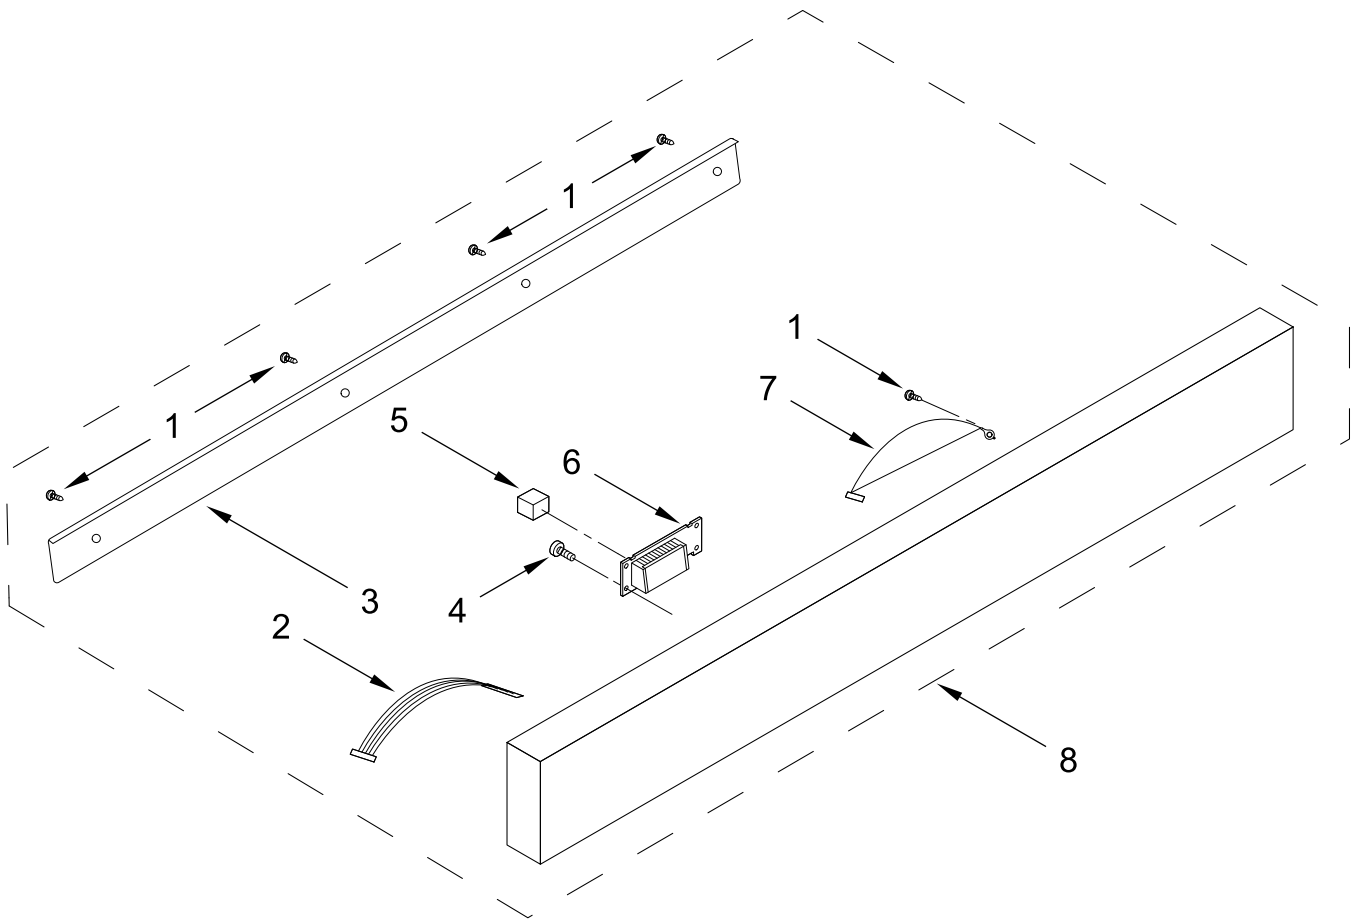

CONTROL PANEL PARTS

CONTROL PANEL PARTS

<u>Illus.</u> <u>No.</u>	<u>Part No.</u>	<u>Description</u>	<u>Illus.</u> <u>No.</u>	<u>Part No.</u>	<u>Description</u>	<u>Illus.</u> <u>No.</u>	<u>Part No.</u>	<u>Description</u>
1	8205835	Screw	3	W11199889	Bracket, Panel	6	W11330996	Control, Electronic
2	W11199895	Harness, Touch Control	4	8185369	Screw	7	W11199896	Wire, Ground
			5	W11199894	Cushion, Control	8	W11331000	Panel, Control