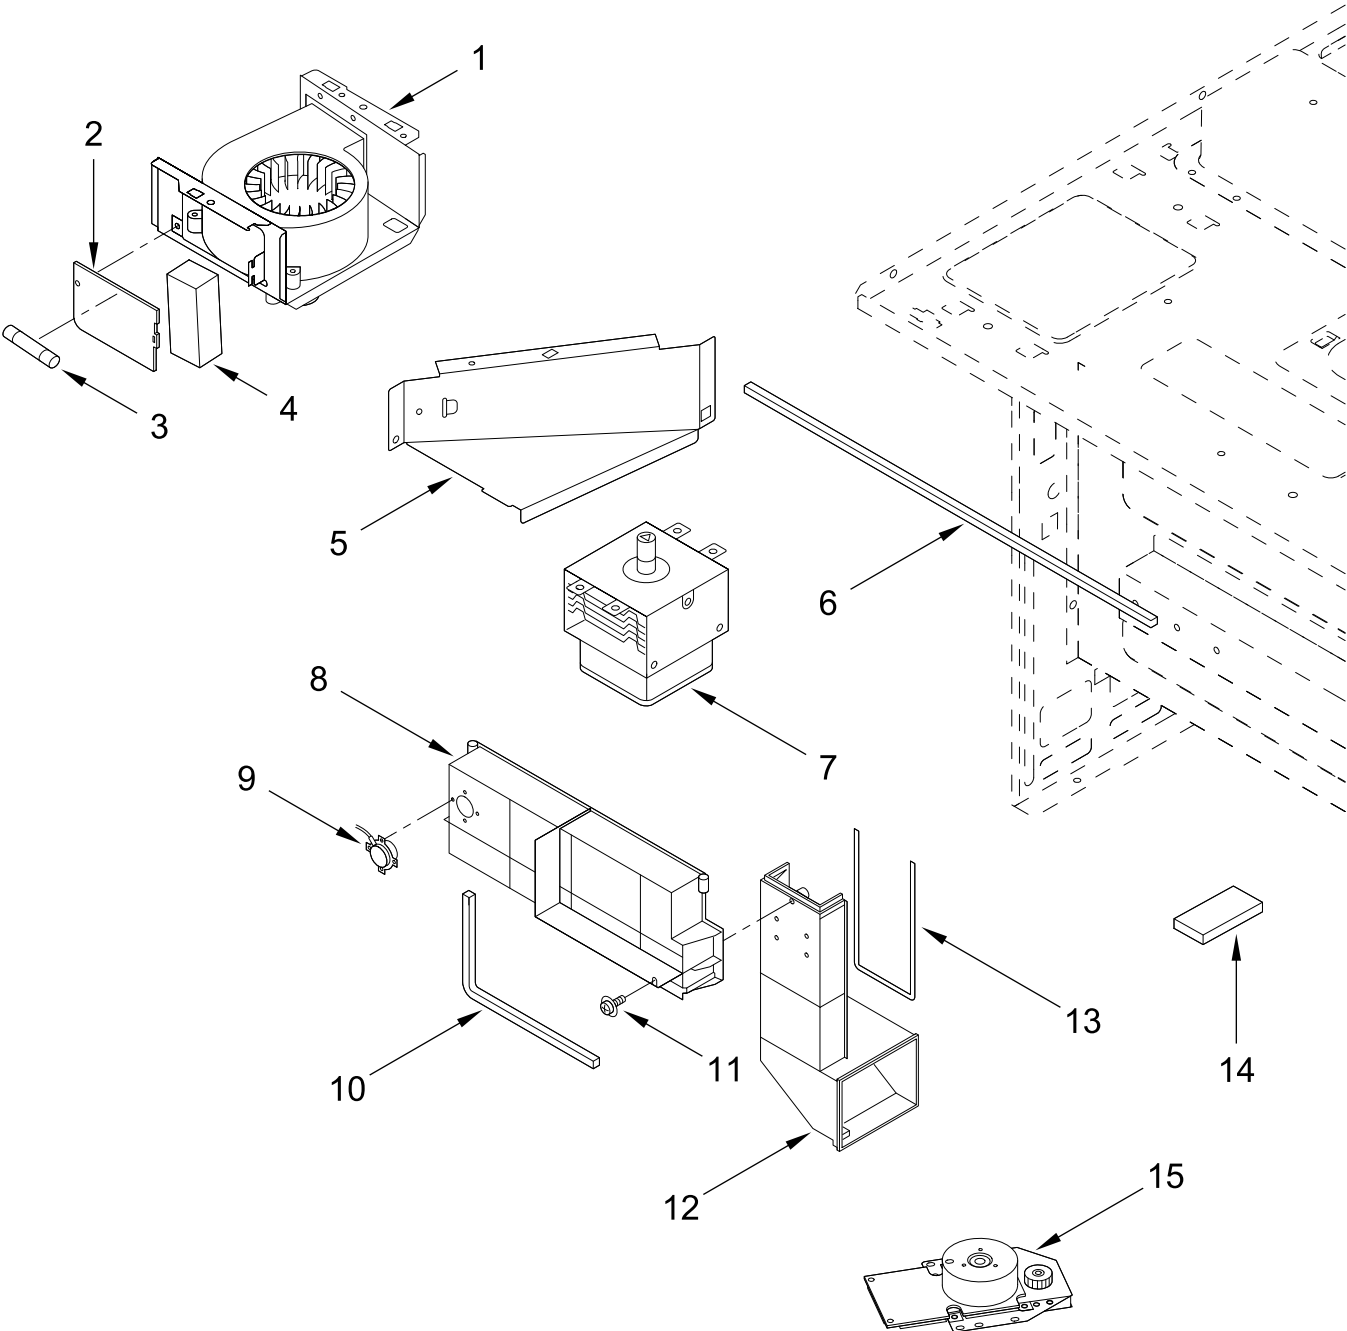

OVEN CAVITY PARTS

OVEN CAVITY PARTS

<u>Illus.</u> <u>No.</u>	<u>Part No.</u>	<u>Description</u>	<u>Illus.</u> <u>No.</u>	<u>Part No.</u>	<u>Description</u>	<u>Illus.</u> <u>No.</u>	<u>Part No.</u>	<u>Description</u>
1	W11199864	Bushing, Power Cord	12	W11199827	Bracket, Left	23	W11201857	Panel, Bottom Partition
2	W10278632	Screw	13	W11199547	Cut-Out, Thermal	24	W11201855	Glass, Lamp
3	W11199863	Bracket, Power Cord	14	W11362534	Motor, Stirrer	25	W11209962	Cover, Faceplate
4	W10278891	Screw	15	W11199859	Deflector	26	W11251704	Screw, Mounting (Wood)
5	W11201389	Cover, Rear	16	W11199828	Bracket, Right	27	W11251705	Screw, Deflector
6	W11199812	Case, Outer	17	W11201787	Bracket, Control Panel	28	W11199861	Cover, Latch
7	W11201800	Panel, Partition	18	W11201790	Cover, Lamp	29	W11362542	Shaft, Stirrer Motor
8	8185369	Screw	19	W10278184	Assembly, Lamp			
9	W11199539	Relay, Power	20	W11362539	Blade, Stirrer			
10	8205835	Screw	21	W11201789	Cover, Stirrer			
11	W11201748	Holder, Relay	22	W11362541	Clip, Cover			

SWITCH PARTS

SWITCH PARTS

<u>Illus.</u> <u>No.</u>	<u>Part No.</u>	<u>Description</u>
1	W11199805	Microswitch
2	4174784	Screw
3	W11201860	Latch, Door (Left)

<u>Illus.</u> <u>No.</u>	<u>Part No.</u>	<u>Description</u>
4	W11201858	Latch, Door (Right)
5	W11305909	Switch, Monitor (with Fuse)

INTERIOR PARTS

INTERIOR PARTS

<u>Illus.</u> <u>No.</u>	<u>Part No.</u>	<u>Description</u>	<u>Illus.</u> <u>No.</u>	<u>Part No.</u>	<u>Description</u>	<u>Illus.</u> <u>No.</u>	<u>Part No.</u>	<u>Description</u>
1	W11362533	Motor, Fan	6	W11201793	Cushion, Inlet	13	W11201796	Cushion, Exhaust Duct
2	W11199545	Filter, Noise	7	W11209949	Magnetron	14	W11201802	Cushion, Air Flow
3	W11305909	Switch, Monitor (with Fuse)	8	W11201852	Duct, Sensor	15	W11199810	Assembly, Drawer Gear
4	W11201861	Cushion, Fan Motor Support	9	W10278023	Assembly, Sensor			
5	W11331002	Duct, Magnetron	10	W11201803	Cushion, Duct			
			11	W10278632	Screw			
			12	W11201854	Duct, Exhaust			