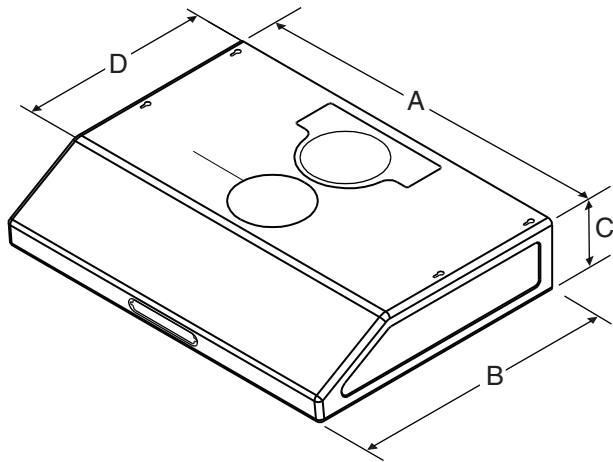

UNDER CABINET HOOD

Style of product may vary from picture

PRODUCT DIMENSIONS

	INCHES	CENTIMETERS
A	36	91.4
B	22 1/4	56.5
C	6	15.2
D	15 5/8	39.7
E	10 1/4	26.0
F	10 1/2	26.7
G	7 1/4	18.4
H	3 3/8	8.6
J	1 3/4	4.4
K	1	2.5
L	1	2.5
M	7/8	2.2
N	11	27.9
P	10	25.4
Q	1/2	1.3
R	3	7.6

MODEL SKUs

UXT5436ADB
 UXT5436ADQ
 UXT5436ADS
 UXT5436ADW

NOTES:

Minimum mount height between range top to hood bottom should be no less than 24". Maximum mount height should be no higher than 32". It is important to install the hood at the proper mounting height. Hoods mounted too low could result in heat damage and fire hazard; while hoods mounted too high will be hard to reach and will lose performance and efficiency.