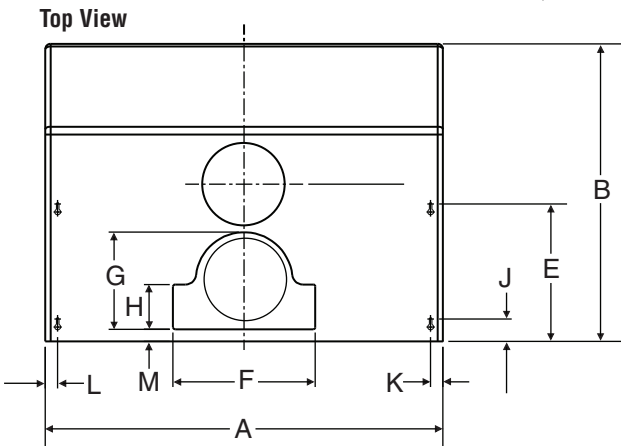

UNDER CABINET HOOD

Style of product may vary from picture

PRODUCT DIMENSIONS

	INCHES	CENTIMETERS
A	36	91.4
B	22 1/4	56.5
C	6	15.2
D	15 5/8	39.7
E	10 1/4	26.0
F	10 1/2	26.7
G	7 1/4	18.4
H	3 3/8	8.6
J	1 3/4	4.4
K	1	2.5
L	1	2.5
M	7/8	2.2
N	11	27.9
P	10	25.4
Q	1/2	1.3
R	3	7.6

MODEL SKUs

UXT5436ADB
 UXT5436ADQ
 UXT5436ADS
 UXT5436ADW

NOTES:

Minimum mount height between range top to hood bottom should be no less than 24". Maximum mount height should be no higher than 32". It is important to install the hood at the proper mounting height. Hoods mounted too low could result in heat damage and fire hazard; while hoods mounted too high will be hard to reach and will lose performance and efficiency.