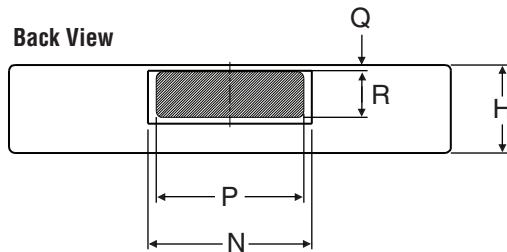

UNDER CABINET HOOD

Style of product may vary from picture

PRODUCT DIMENSIONS

	INCHES	CENTIMETERS
A	36	91.4
B	22 1/4	56.5
C	6	15.2
D	15 5/8	39.7
E	10 1/4	26.0
F	10 1/2	26.7
G	7 1/4	18.4
H	3 3/8	8.6
J	1 3/4	4.4
K	1	2.5
L	1	2.5
M	7/8	2.2
N	11	27.9
P	10	25.4
Q	1/2	1.3
R	3	7.6

MODEL SKUs

UXT5436ADB
 UXT5436ADQ
 UXT5436ADS
 UXT5436ADW

NOTES:

Minimum mount height between range top to hood bottom should be no less than 24". Maximum mount height should be no higher than 32". It is important to install the hood at the proper mounting height. Hoods mounted too low could result in heat damage and fire hazard; while hoods mounted too high will be hard to reach and will lose performance and efficiency.