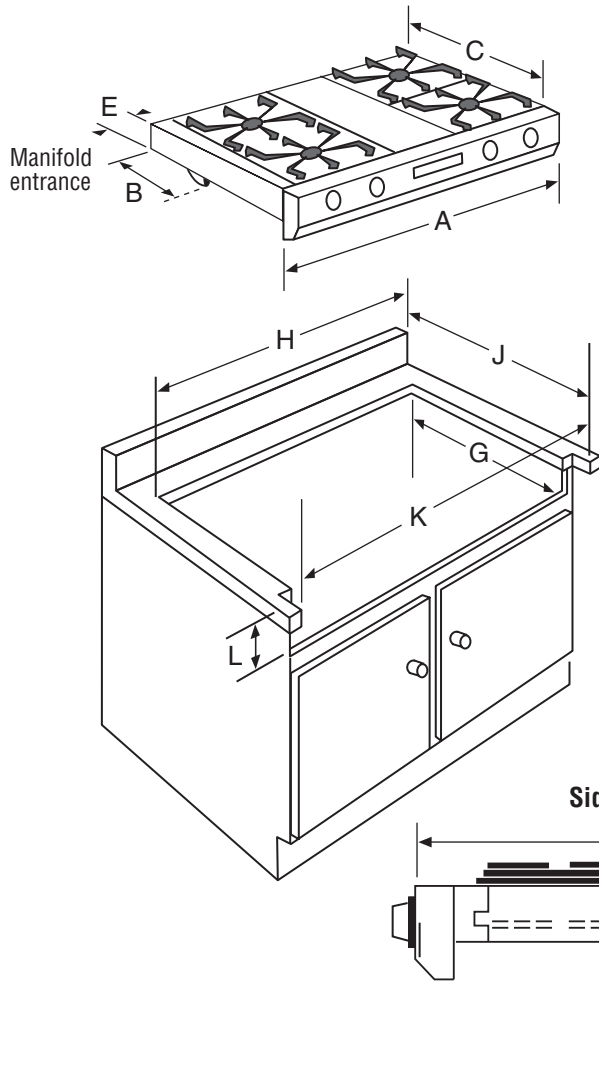

PRO-STYLE® GAS COOKTOP

Style of product may vary from picture

PRODUCT DIMENSIONS

	INCHES	CENTIMETERS
A	30	76.2
B	10	25.4
C	24 9/16	62.4
D	5 3/8	13.7
E	1	2.5
F	8 3/8	21.3
G	22	55.9
H	28 15/16	72.3
J	23 1/16 ± 1/16	58.6 ± 0.2
K	30	76.2
L ¹	6 7/8 - 9	17.5 - 22.9

MODEL SKUs

JGCP430ADP

NOTES:

1. Recommend 8" for custom cabinetry.

Electrical requirements: Provide for 120 VAC, 60 Hz. The unit must be properly circuit protected and wired according to local electrical codes.