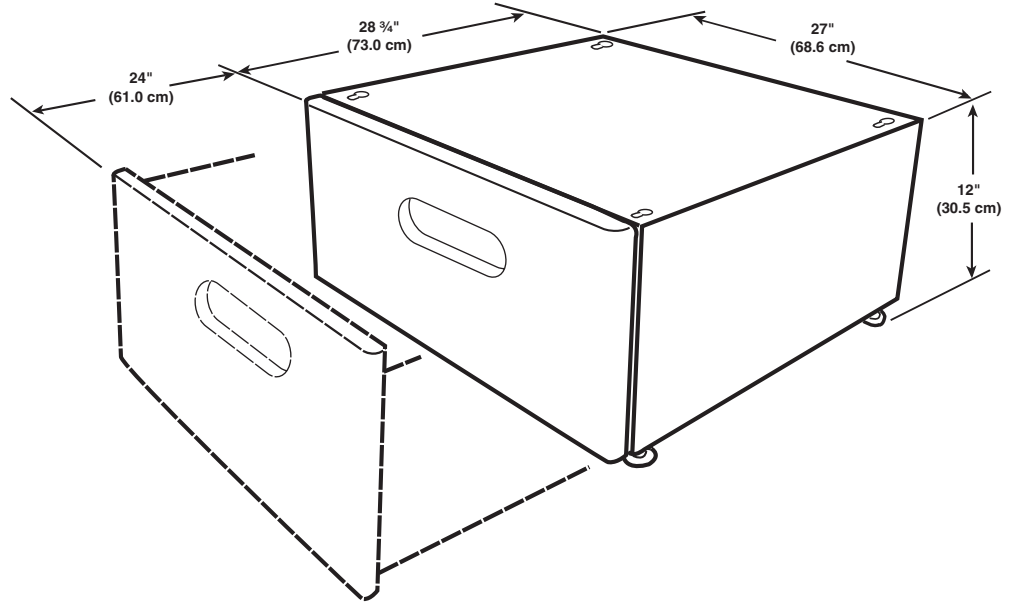

**KitchenAid**<sup>®</sup> Laundry Pedestal  
HOME APPLIANCES

**PRODUCT MODEL NUMBERS**

LAV2701R

**OVERALL DIMENSIONS**

**NOTE:** If dryer and pedestal assembly is located in a garage, 6" (15.2 cm) must be added under pedestal so that dryer is 18" (45.7 cm) above garage floor.