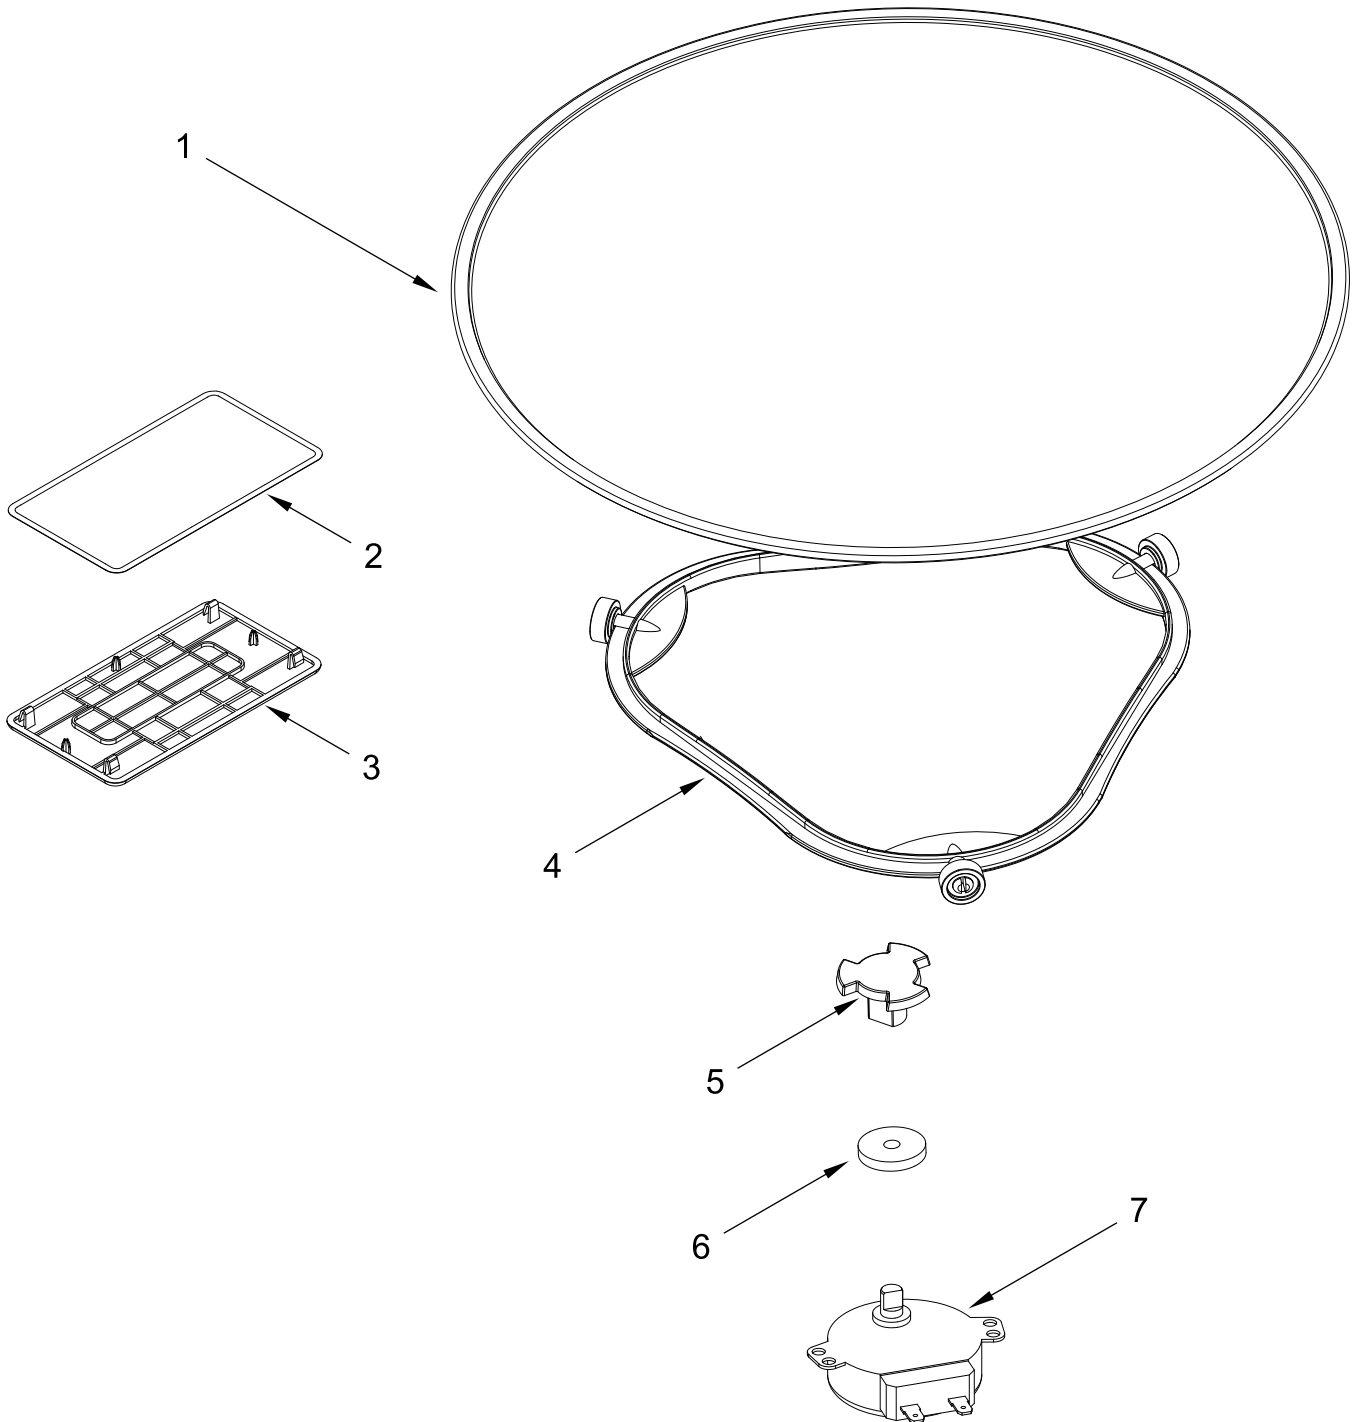

INTERIOR AND VENTILATION PARTS

<u>Illus.</u> <u>No.</u>	<u>Part No.</u>	<u>Description</u>	<u>Illus.</u> <u>No.</u>	<u>Part No.</u>	<u>Description</u>	<u>Illus.</u> <u>No.</u>	<u>Part No.</u>	<u>Description</u>
1	W11122225	Resistor, Cement	11	W10138793	Fuse	20	W11206151	Switch Assembly, Interlock
2	W11125677	Thermostat, Cavity	12	W10313274	Bracket, Noise Filter	21	W11121131	Filter, Charcoal
3	W11086279	Plate, Chassis	13	W11024976	Transformer, High Voltage	22	W11122183	Filter, Grease
4	W10492278	Diode, High Voltage	14	W11164809	Chassis, Transformer	23	W11086295	Reflector, Lamp
5	W11088345	Cover, Cooling Fan	15	W10536989	Thermistor, PCBA	24	W11048310	Board, LED Lamp
6	W11088354	Wheel, Cooling Fan	16	8206562	Capacitor, High Voltage	25	W11227005	Assembly, Glass Holder
7	W11088352	Housing, Cooling Fan	17	W11095808	Bracket, Capacitor	26	W11044953	Motor, Door Eject
8	W10920843	Motor, Cooling Fan	18	W11117966	Driver, LED Lamp			
9	W11088358	Air Guide, Magnetron	19	W11159942	Plate, Bottom			
10	W10531156	Board, Filter						

TURNTABLE PARTS

TURNTABLE PARTS

<u>Illus.</u> <u>No.</u>	<u>Part No.</u>	<u>Description</u>	<u>Illus.</u> <u>No.</u>	<u>Part No.</u>	<u>Description</u>	<u>Illus.</u> <u>No.</u>	<u>Part No.</u>	<u>Description</u>
1	W10337247	Turntable	3	W11193296	Cover, Waveguide	6	W11096347	Seal, Waterproof
2	W11126541	Seal, Waveguide	4	W11096340	Ring, Turntable	7	W10466420	Motor, Turntable
			5	W11096343	Driver, Turntable			