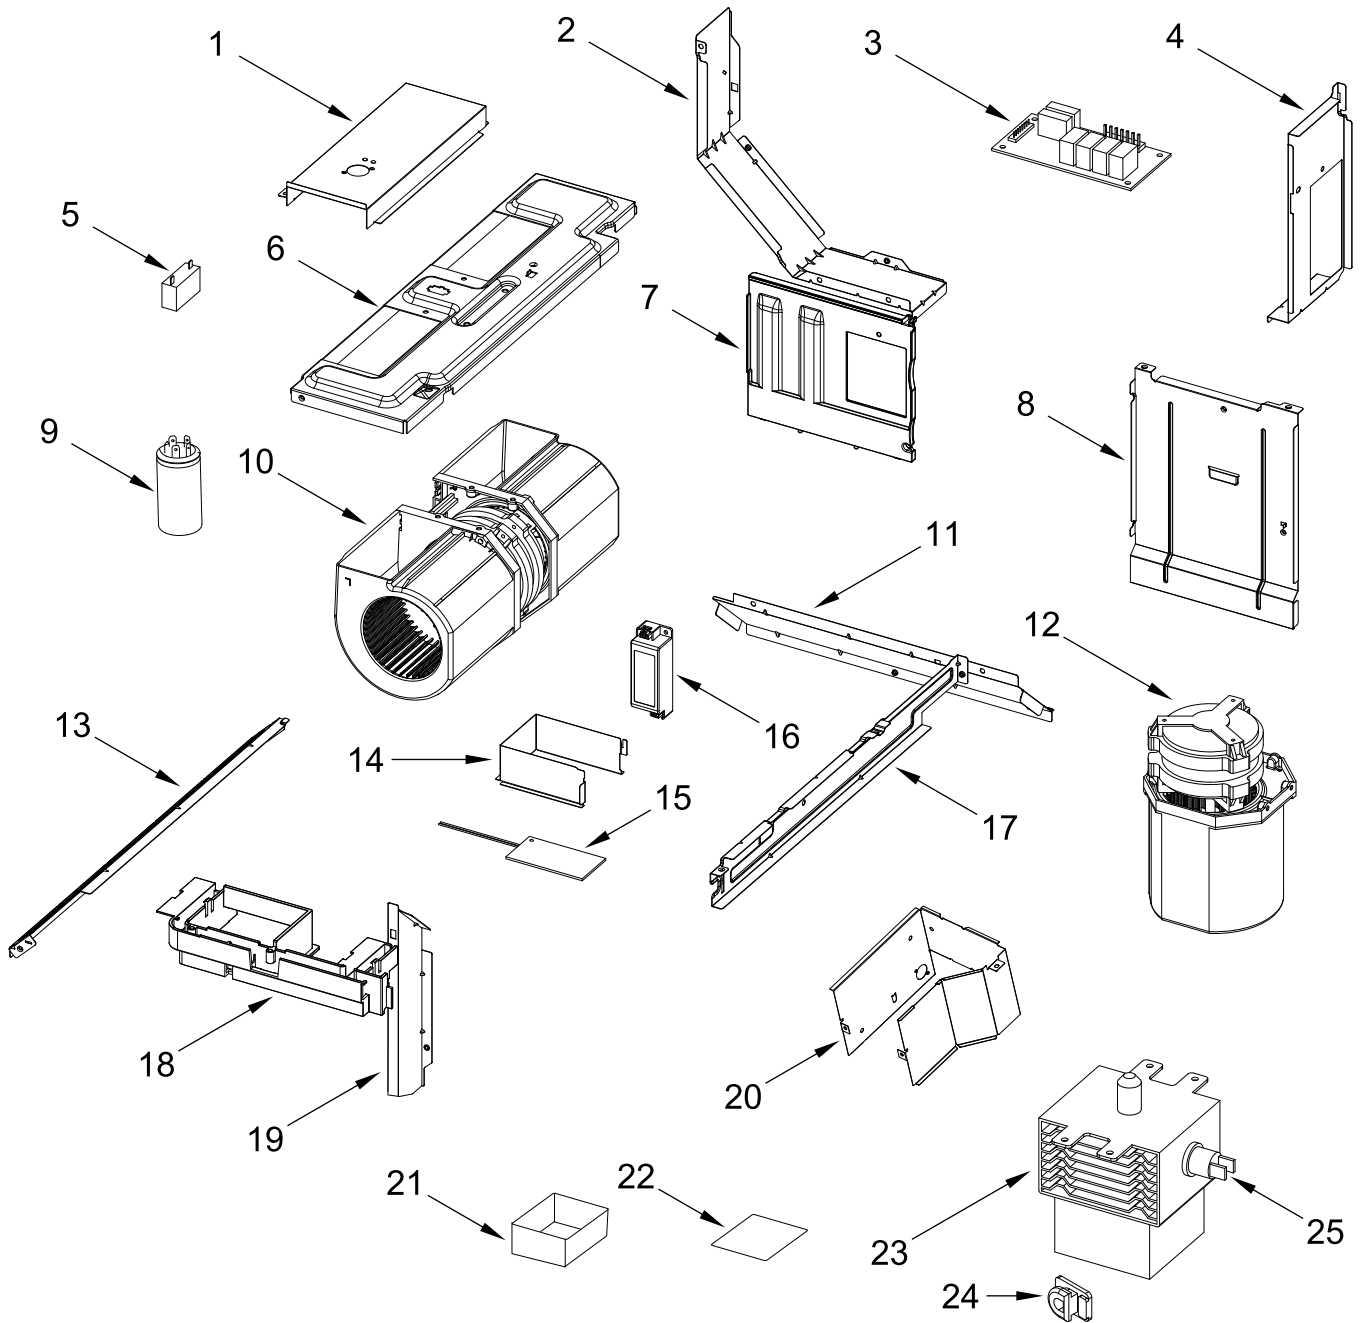

AIR FLOW PARTS

AIR FLOW PARTS

<u>Illus.</u> <u>No.</u>	<u>Part No.</u>	<u>Description</u>	<u>Illus.</u> <u>No.</u>	<u>Part No.</u>	<u>Description</u>	<u>Illus.</u> <u>No.</u>	<u>Part No.</u>	<u>Description</u>
1	W11095818	Outlet, Cavity (Back)	10	W11083237	Motor, Hood	20	W11127425	Housing, Transformer
2	W11095827	Air Deflector, Right	11	W11096432	Hood Deflector, Back	21	W11178702	Seal, Lighting
3	W11133802	PCBA, Hood Control	12	W11039275	Hood Motor, Single	22	W11186948	Foil, Lamp
4	W11095824	Outlet Deflector, Right	13	W11095830	Air Guide, Left	23	W11115131	Magnetron
5	W10605897	Capacitor, Hood Motor	14	W11086300	Housing, Cavity Lighting	24	W11126543	Seal, Rubber
6	W11086272	Chassis, Fan	15	W11048293	Board, LED Lamp	25	W11125676	Thermostat, Magnetron
7	W11095794	Deflector, Cooling Fan	16	W11117964	Driver, LED Lamp			
8	W11095804	Hood Deflector, Right	17	W11095814	Divider, Air			
9	W10557536	Sensor, Humidity	18	W11099491	Holder, Wire			
			19	W11095828	Channel, Hood Back