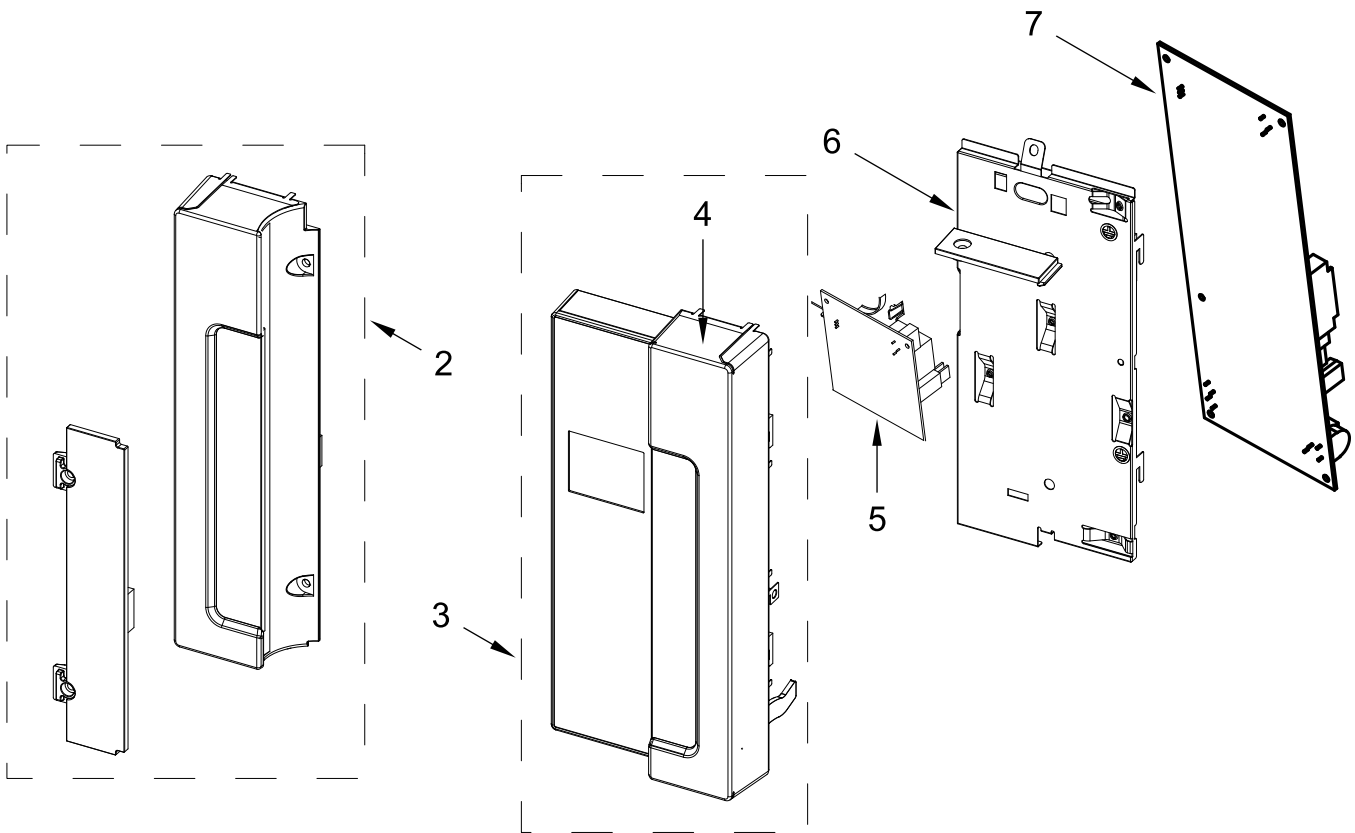

CONTROL PANEL PARTS

<u>Illus. No.</u>	<u>Part No.</u>	<u>Description</u>	<u>Illus. No.</u>	<u>Part No.</u>	<u>Description</u>	<u>Illus. No.</u>	<u>Part No.</u>	<u>Description</u>
1		Literature Parts	3		Control Panel, Right	6	W11083284	Backer, Control
	W11124890	Installation Instructions		W11226994	White	7	W11211096	PCBA, Appliance Control Unit
	W11124886	Use and Care Guide		W11226996	Black			
	W11124916	Tech Sheet		W11226997	Stainless			
2		Control Panel, Left	4		Cover, Top			
	W11226999	White		W11109987	White			
	W11227002	Black		W11083285	Black			
	W11227003	Stainless	5	W11127048	PCBA, User Interface			
	W11227004	Black Stainless						