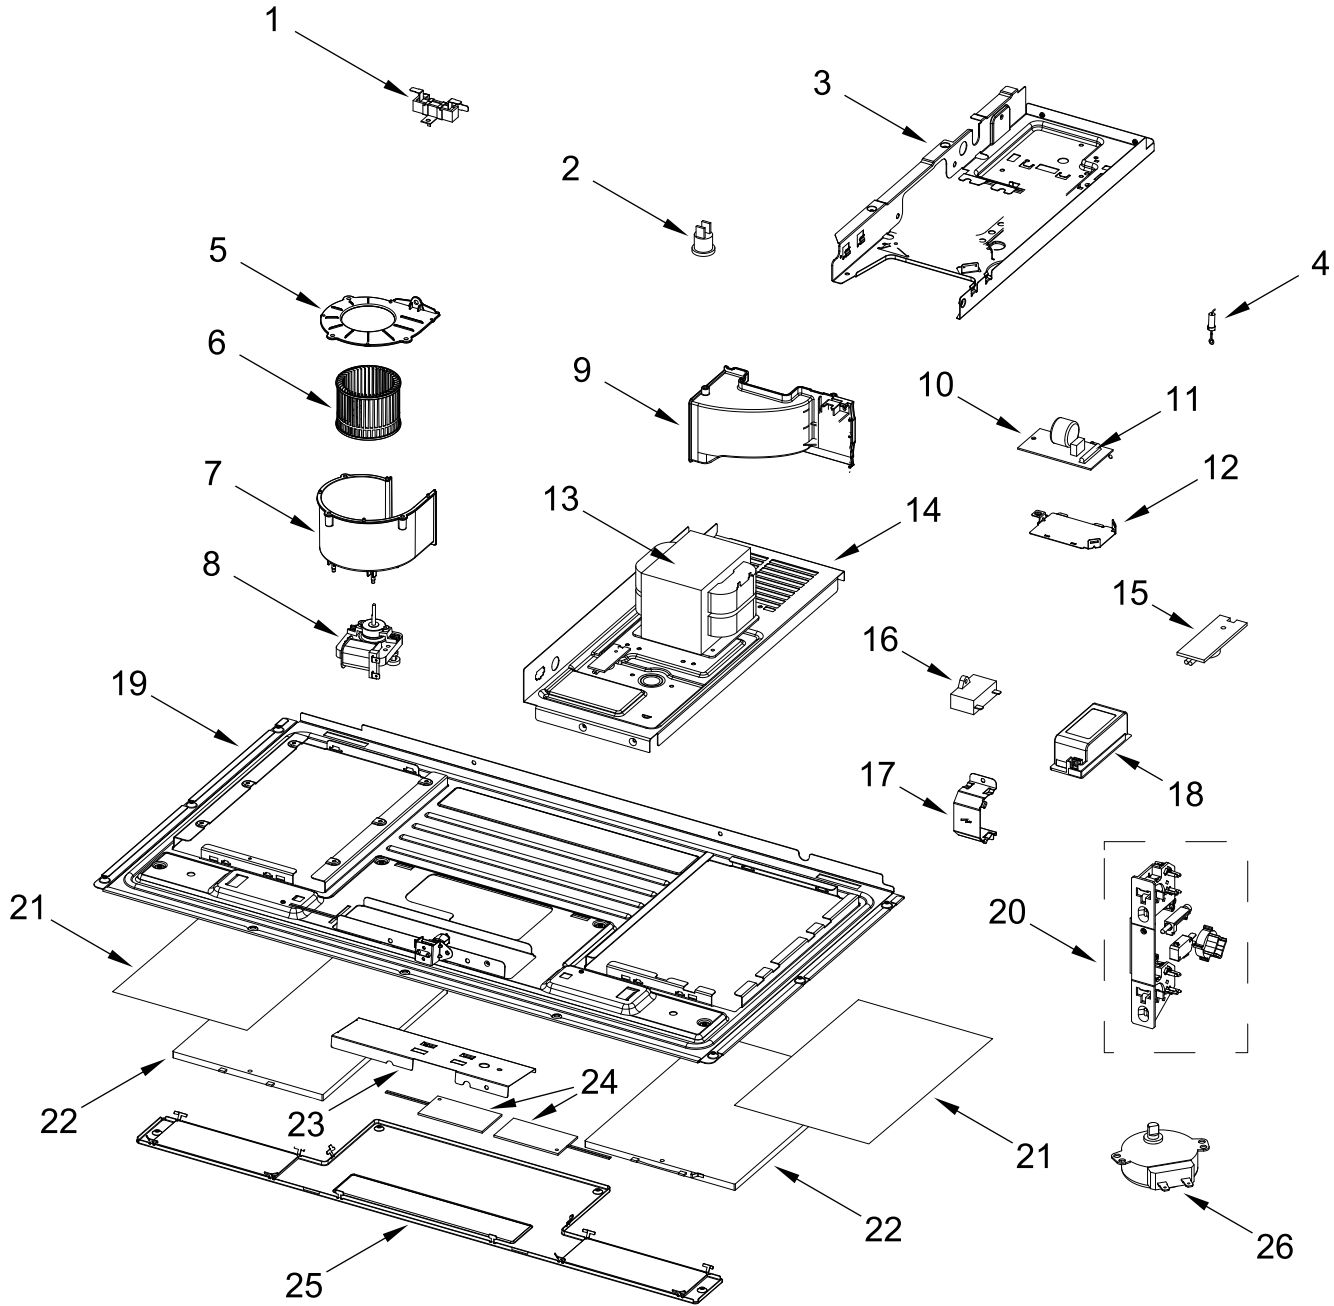

CONTROL PANEL PARTS

<u>Illus. No.</u>	<u>Part No.</u>	<u>Description</u>	<u>Illus. No.</u>	<u>Part No.</u>	<u>Description</u>	<u>Illus. No.</u>	<u>Part No.</u>	<u>Description</u>
1		Literature Parts	3		Control Panel, Right	6	W11083284	Backer, Control
	W11124890	Installation Instructions		W11226994	White	7	W11211096	PCBA, Appliance Control Unit
	W11124886	Use and Care Guide		W11226996	Black			
	W11124916	Tech Sheet		W11226997	Stainless			
2		Control Panel, Left	4		Cover, Top			
	W11226999	White		W11109987	White			
	W11227002	Black		W11083285	Black			
	W11227003	Stainless	5	W11127048	PCBA, User Interface			
	W11227004	Black Stainless						

DOOR PARTS

DOOR PARTS

Illus.

<u>No.</u>	<u>Part No.</u>	<u>Description</u>
1		Door, Complete
	W11227050	White
	W11227051	Black
	W11227052	Stainless
	W11227053	Black Stainless
2	W10754513	Nameplate

INTERIOR AND VENTILATION PARTS