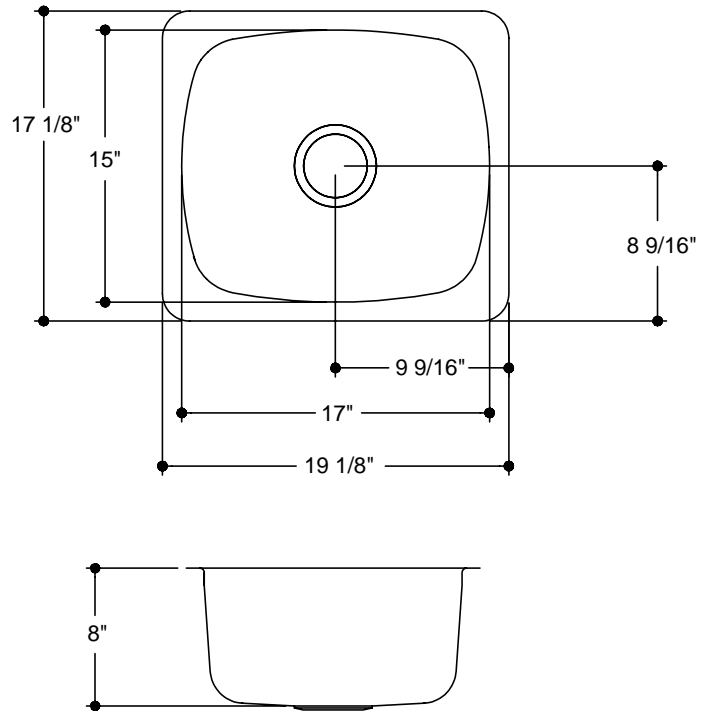

KitchenAid® Undermount Island Single Bowl Sink

PRODUCT MODEL NUMBERS

KSW80S0M

OVERALL DIMENSIONS

NOTE: Fits 24" Cabinet

Overall Dimension	Bowl Dimensions		Sink Depth	Faucet Holes	Gauge	Cutout Dimensions
	Length	Width				
17 1/8" x 19 1/8"	17"	15"	8"	0	18	refer to template in box