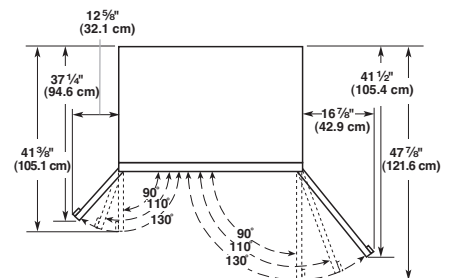

CABINET OPENING DIMENSIONS

Model	Width A (as shown above)
36	35½" (90.2 cm) to 35¾" (90.8 cm)
42	41½" (105.4 cm) to 41¾" (106.1 cm)
48	47½" (120.7 cm) to 47¾" (121.3 cm)

NOTE: Flooring under refrigerator must be at same level as the room. Face of cabinetry must be plumb.

PRODUCT DIMENSIONS

Model	Width A
36	35" (88.9 cm)
42	41" (104.1 cm)
48	47" (119.4 cm)

*When leveling legs are fully extended to 1¼" (3.2 cm) below rollers, add 1⅝" (2.9 cm) to the height dimensions.

TOP VIEW

- Height dimensions are shown with the leveling legs extended to 1/8" (3 mm) below the rollers.
- The power cord is 84" (213 cm) long.
- The water line attached to the back of the refrigerator is 5' (1.5 m) long.

FRONT VIEW

Model	Width A (Trim edge to trim edge)
36	36¼" (92.1 cm)
42	42¼" (107.3 cm)
48	48¼" (122.6 cm)

DOOR SWING DIMENSIONS

36" (91.4 cm) Models

42" (106.7 cm) Models

48" (121.9 cm) Models