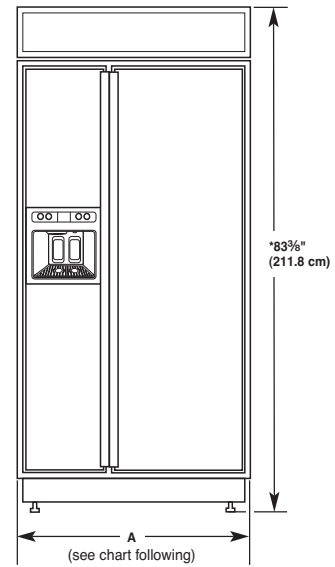

CABINET OPENING DIMENSIONS

Model	Width A (as shown above)
36	35½" (90.2 cm) to 35¾" (90.8 cm)
42	41½" (105.4 cm) to 41¾" (106.1 cm)
48	47½" (120.7 cm) to 47¾" (121.3 cm)

NOTE: Flooring under refrigerator must be at same level as the room. Face of cabinetry must be plumb.

PRODUCT DIMENSIONS

Model	Width A
36	35" (88.9 cm)
42	41" (104.1 cm)
48	47" (119.4 cm)

*When leveling legs are fully extended to 1¼" (3.2 cm) below rollers, add 1⅝" (2.9 cm) to the height dimensions.

TOP VIEW

- Height dimensions are shown with the leveling legs extended to 1/8" (3 mm) below the rollers.
- The power cord is 84" (213 cm) long.
- The water line attached to the back of the refrigerator is 5' (1.5 m) long.

FRONT VIEW

Model	Width A (Trim edge to trim edge)
36	36¼" (92.1 cm)
42	42¼" (107.3 cm)
48	48¼" (122.6 cm)

DOOR SWING DIMENSIONS

36" (91.4 cm) Models

42" (106.7 cm) Models

48" (121.9 cm) Models