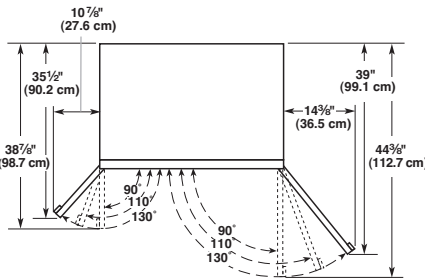

CABINET OPENING DIMENSIONS

Model	Width A (as shown above)
36	35½" (90.2 cm) to 35¾" (90.8 cm)
42	41½" (105.4 cm) to 41¾" (106.1 cm)
48	47½" (120.7 cm) to 47¾" (121.3 cm)

NOTE: Flooring under refrigerator must be at same level as the room. Face of cabinetry must be plumb.

PRODUCT DIMENSIONS

Model	Width A
36	35" (88.9 cm)
42	41" (104.1 cm)
48	47" (119.4 cm)

*When leveling legs are fully extended to 1¼" (3.2 cm) below rollers, add 1⅝" (2.9 cm) to the height dimensions.

TOP VIEW

- Height dimensions are shown with the leveling legs extended to 1/8" (3 mm) below the rollers.
- The power cord is 84" (213 cm) long.
- The water line attached to the back of the refrigerator is 5' (1.5 m) long.

FRONT VIEW

Model	Width A (Trim edge to trim edge)
36	36¼" (92.1 cm)
42	42¼" (107.3 cm)
48	48¼" (122.6 cm)

DOOR SWING DIMENSIONS

36" (91.4 cm) Models

42" (106.7 cm) Models

48" (121.9 cm) Models