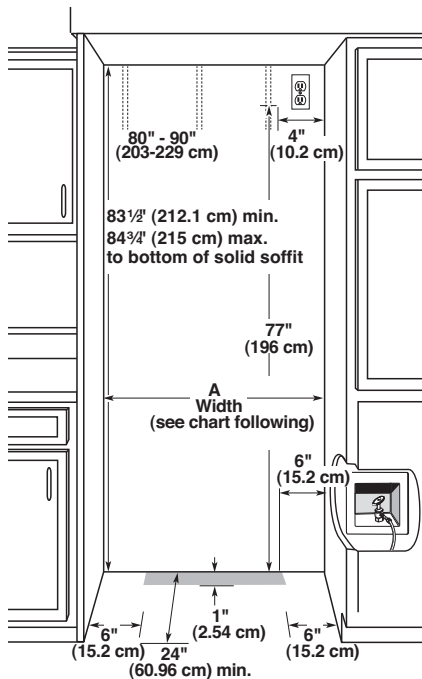

CABINET OPENING DIMENSIONS

Model	Width A (as shown above)
36	35½" (90.2 cm) to 35¾" (90.8 cm)
42	41½" (105.4 cm) to 41¾" (106.1 cm)
48	47½" (120.7 cm) to 47¾" (121.3 cm)

NOTE: Flooring under refrigerator must be at same level as the room. Face of cabinetry must be plumb.

PRODUCT DIMENSIONS

Model	Width A
36	35" (88.9 cm)
42	41" (104.1 cm)
48	47" (119.4 cm)

*When leveling legs are fully extended to 1¼" (3.2 cm) below rollers, add 1⅝" (2.9 cm) to the height dimensions.

TOP VIEW

- Height dimensions are shown with the leveling legs extended to 1/8" (3 mm) below the rollers.
- The power cord is 84" (213 cm) long.
- The water line attached to the back of the refrigerator is 5' (1.5 m) long.

FRONT VIEW

Model	Width A (Trim edge to trim edge)
36	36¼" (92.1 cm)
42	42¼" (107.3 cm)
48	48¼" (122.6 cm)

DOOR SWING DIMENSIONS

36" (91.4 cm) Models

42" (106.7 cm) Models

48" (121.9 cm) Models