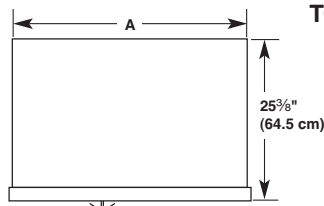

CABINET OPENING DIMENSIONS

Model	Width A (as shown above)
36	35½" (90.2 cm) to 35¾" (90.8 cm)
42	41½" (105.4 cm) to 41¾" (106.1 cm)
48	47½" (120.7 cm) to 47¾" (121.3 cm)

NOTE: Flooring under refrigerator must be at same level as the room. Face of cabinetry must be plumb.

PRODUCT DIMENSIONS

Model	Width A
36	35" (88.9 cm)
42	41" (104.1 cm)
48	47" (119.4 cm)

*When leveling legs are fully extended to 1¼" (3.2 cm) below rollers, add 1⅝" (2.9 cm) to the height dimensions.

TOP VIEW

FRONT VIEW

Model	Width A (Trim edge to trim edge)
36	36¼" (92.1 cm)
42	42¼" (107.3 cm)
48	48¼" (122.6 cm)

DOOR SWING DIMENSIONS

36" (91.4 cm) Models

42" (106.7 cm) Models

48" (121.9 cm) Models