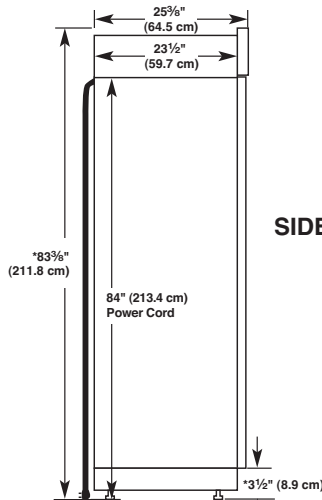

CABINET OPENING DIMENSIONS

Model	Width A (as shown above)
36	35½" (90.2 cm) to 35¾" (90.8 cm)
42	41½" (105.4 cm) to 41¾" (106.1 cm)
48	47½" (120.7 cm) to 47¾" (121.3 cm)

NOTE: Flooring under refrigerator must be at same level as the room. Face of cabinetry must be plumb.

PRODUCT DIMENSIONS

Model	Width A
36	35" (88.9 cm)
42	41" (104.1 cm)
48	47" (119.4 cm)

*When leveling legs are fully extended to 1¼" (3.2 cm) below rollers, add 1⅝" (2.9 cm) to the height dimensions.

TOP VIEW

- Height dimensions are shown with the leveling legs extended to 1/8" (3 mm) below the rollers.
- The power cord is 84" (213 cm) long.
- The water line attached to the back of the refrigerator is 5' (1.5 m) long.

FRONT VIEW

Model	Width A (Trim edge to trim edge)
36	36¼" (92.1 cm)
42	42¼" (107.3 cm)
48	48¼" (122.6 cm)

DOOR SWING DIMENSIONS

36" (91.4 cm) Models

42" (106.7 cm) Models

48" (121.9 cm) Models