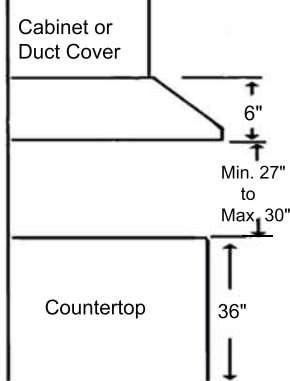

Duct Cover CH1120DC

Information subject to change without notice.

Measurement in inches (mm). Inches are converted from millimeter and are estimated.

* Building code may vary.

www.KOBERangeHoods.com

VER. 100225