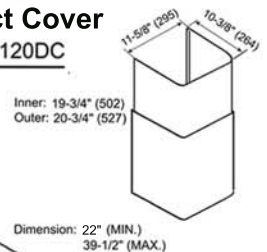

Duct Cover CH1120DC

Information subject to change without notice.

Measurement in inches (mm). Inches are converted from millimeter and are estimated.

* Building code may vary.

www.KOBERangeHoods.com

VER. 100225