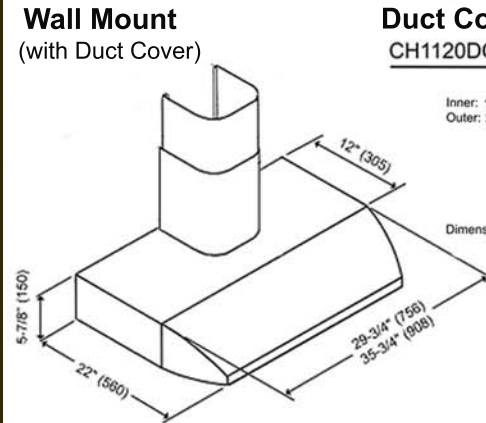

Optional Accessories

Wall Mount (with Duct Cover)