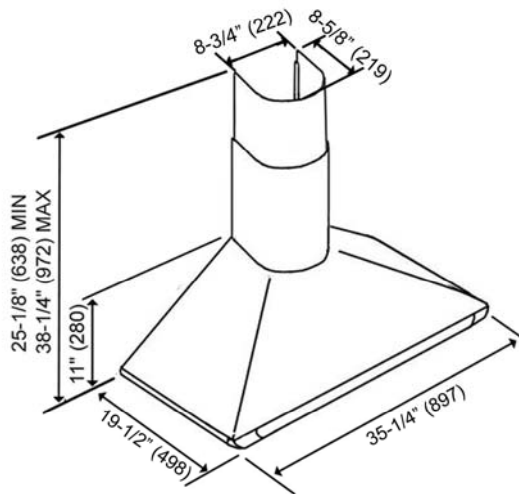

KOBE® Brillia Series

Wall Mount CHX181

Model No: CHX8136SF (36")

Appearance	
Stainless Steel	●
Performance	
CFM	250 to 600
Sone	1.0 to 4.8
Features	
Light	Bright 1 Watt LED Light
Power Supply / Consumption	120V 60Hz / 1.5A
No. of Speed	3 (Mechanical Slide Control)
Type of Blower	Internal Blower Compact Double Horizontal Squirrel Cage
Ducting	Top 6" Round 7" Round Adapter
Filter	Perforated Stainless Steel Filter
Optional Accessories	
Extension Duct Cover	CHX81SDC
Stainless Steel Spice Rack	CH81SR
Stainless Steel Back Splash	SSP36 (36" x 32")

Wall Mount (30", 36")

Optional Accessories

Extension Duct Cover
CHX81SDC

Information subject to change without notice.

* Building code may vary.

Measurement in inches (mm). Inches are converted from millimeter and are estimated.