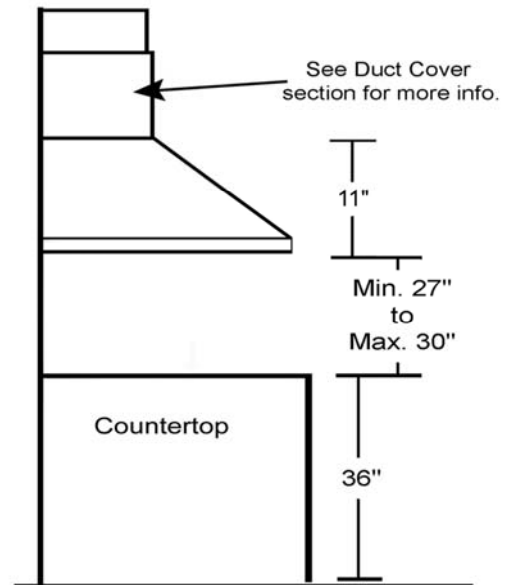

KOBE® Brillia Series

Wall Mount CHX181

Model No: CHX8136SF (36")

Appearance	
Stainless Steel	●
Performance	
CFM	250 to 600
Sone	1.0 to 4.8
Features	
Light	Bright 1 Watt LED Light
Power Supply / Consumption	120V 60Hz / 1.5A
No. of Speed	3 (Mechanical Slide Control)
Type of Blower	Internal Blower Compact Double Horizontal Squirrel Cage
Ducting	Top 6" Round 7" Round Adapter
Filter	Perforated Stainless Steel Filter
Optional Accessories	
Extension Duct Cover	CHX81SDC
Stainless Steel Spice Rack	CH81SR
Stainless Steel Back Splash	SSP36 (36" x 32")

Wall Mount (30", 36")

Optional Accessories

Extension Duct Cover
CHX81SDC

Information subject to change without notice.

* Building code may vary.

Measurement in inches (mm). Inches are converted from millimeter and are estimated.