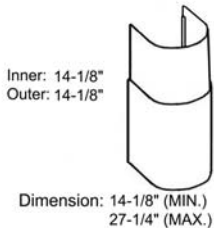

KOBE® Brillia Series

Wall Mount CHX181

Model No: CHX8136SF (36")

Appearance	
Stainless Steel	●
Performance	
CFM	250 to 600
Sone	1.0 to 4.8
Features	
Light	Bright 1 Watt LED Light
Power Supply / Consumption	120V 60Hz / 1.5A
No. of Speed	3 (Mechanical Slide Control)
Type of Blower	Internal Blower Compact Double Horizontal Squirrel Cage
Ducting	Top 6" Round 7" Round Adapter
Filter	Perforated Stainless Steel Filter
Optional Accessories	
Extension Duct Cover	CHX81SDC
Stainless Steel Spice Rack	CH81SR
Stainless Steel Back Splash	SSP36 (36" x 32")

Wall Mount (30", 36")

Optional Accessories

Extension Duct Cover
CHX81SDC

Information subject to change without notice.

* Building code may vary.

Measurement in inches (mm). Inches are converted from millimeter and are estimated.