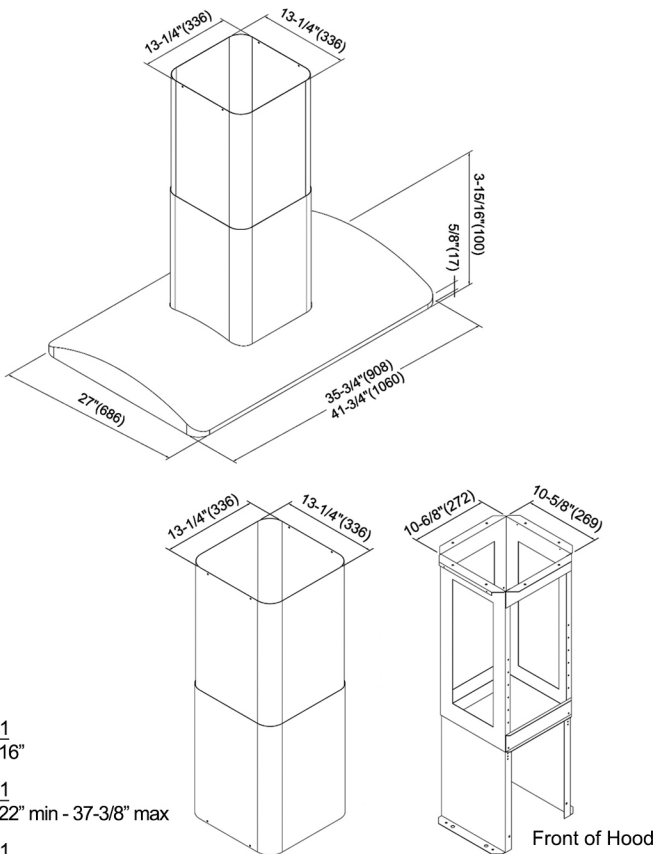

KOBE®

KOBE Range Hoods

So Quiet... You Won't Believe It's On!

Island Hood

Premium IS22 SQB-1 SERIES Island

Model / Size	For 36" Model	For 42" Model
	IS2236SQB-DC16-1	IS2242SQB-DC16-1
	IS2236SQB-DC22-1	IS2242SQB-DC22-1
	IS2236SQB-DC59-1	IS2242SQB-DC59-1
Appearance		
Stainless Steel	✓	
Seamless	✓	
Performance		
CFM / Sone	300 to 750 / 1.0 to 6.0	
QuietMode™	1.0 Sone / 40dB	
LED Lights 🌿	3 Level Lighting 4 x LED Lights (3W)	
ECO Mode 🌿	10 Minutes on QuietMode™ Every Hour to Promote a Cleaner Kitchen Air Quality	
Speed	6 Speed	
Control	Electronic Buttons with LED Display	
Blower Type	Single Horizontal Squirrel Cage	
Exhaust	Top - 6" Round	
Consumption / Ampere	211W / 1.82A	
Filter	Baffle Filter	

Information subject to change without notice.
Measurement in inches (mm). Inches are converted from millimeters

* Building code may vary.
www.koberangehoods.com VER. 160101