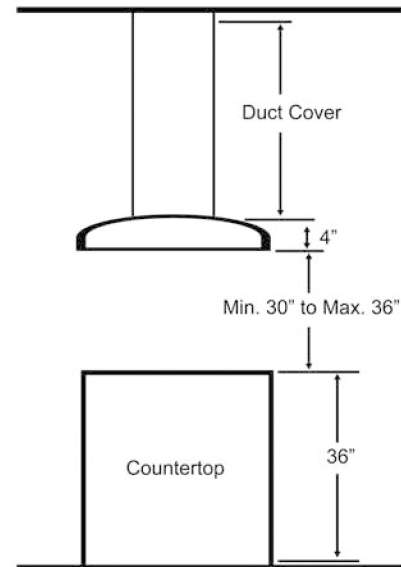

KOBE®

KOBE Range Hoods

So Quiet... You Won't Believe It's On!

Island Hood

Premium IS22 SQB-1 SERIES Island

Model / Size	For 36" Model	For 42" Model
	IS2236SQB-DC16-1	IS2242SQB-DC16-1
	IS2236SQB-DC22-1	IS2242SQB-DC22-1
	IS2236SQB-DC59-1	IS2242SQB-DC59-1
Appearance		
Stainless Steel	✓	
Seamless	✓	
Performance		
CFM / Sone	300 to 750 / 1.0 to 6.0	
QuietMode™	1.0 Sone / 40dB	
LED Lights 🌿	3 Level Lighting 4 x LED Lights (3W)	
ECO Mode 🌿	10 Minutes on QuietMode™ Every Hour to Promote a Cleaner Kitchen Air Quality	
Speed	6 Speed	
Control	Electronic Buttons with LED Display	
Blower Type	Single Horizontal Squirrel Cage	
Exhaust	Top - 6" Round	
Consumption / Ampere	211W / 1.82A	
Filter	Baffle Filter	

Information subject to change without notice.
Measurement in inches (mm). Inches are converted from millimeters

* Building code may vary.
www.koberangehoods.com VER. 160101