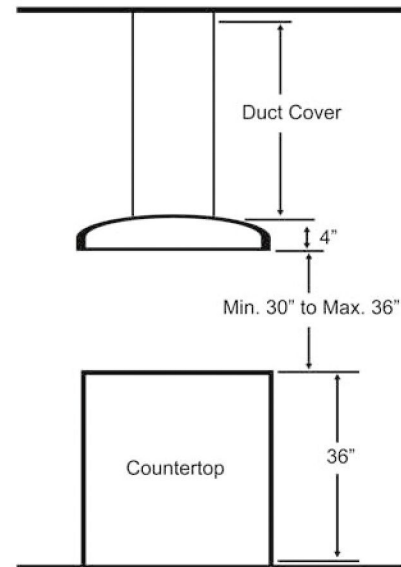

KOBE®

KOBE Range Hoods

So Quiet... You Won't Believe It's On!

Island Hood

Premium IS22 SQB-1 SERIES Island

Model / Size	For 36" Model	For 42" Model
	IS2236SQB-DC16-1	IS2242SQB-DC16-1
	IS2236SQB-DC22-1	IS2242SQB-DC22-1
	IS2236SQB-DC59-1	IS2242SQB-DC59-1
Appearance		
Stainless Steel	✓	
Seamless	✓	
Performance		
CFM / Sone	300 to 750 / 1.0 to 6.0	
QuietMode™	1.0 Sone / 40dB	
LED Lights 🌿	3 Level Lighting 4 x LED Lights (3W)	
ECO Mode 🌿	10 Minutes on QuietMode™ Every Hour to Promote a Cleaner Kitchen Air Quality	
Speed	6 Speed	
Control	Electronic Buttons with LED Display	
Blower Type	Single Horizontal Squirrel Cage	
Exhaust	Top - 6" Round	
Consumption / Ampere	211W / 1.82A	
Filter	Baffle Filter	

Information subject to change without notice.
Measurement in inches (mm). Inches are converted from millimeters

* Building code may vary.
www.koberangehoods.com VER. 160101