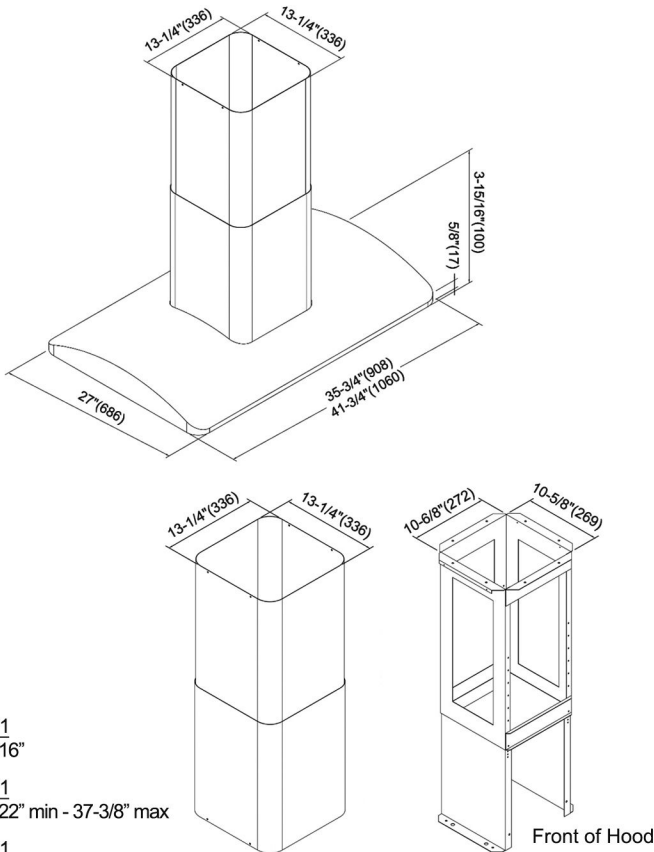

KOBE®

KOBE Range Hoods

So Quiet... You Won't Believe It's On!

Island Hood

Premium IS22 SQB-1 SERIES Island

Model / Size	For 36" Model	For 42" Model
	IS2236SQB-DC16-1	IS2242SQB-DC16-1
	IS2236SQB-DC22-1	IS2242SQB-DC22-1
	IS2236SQB-DC59-1	IS2242SQB-DC59-1
Appearance		
Stainless Steel	✓	
Seamless	✓	
Performance		
CFM / Sone	300 to 750 / 1.0 to 6.0	
QuietMode™	1.0 Sone / 40dB	
LED Lights 🌿	3 Level Lighting 4 x LED Lights (3W)	
ECO Mode 🌿	10 Minutes on QuietMode™ Every Hour to Promote a Cleaner Kitchen Air Quality	
Speed	6 Speed	
Control	Electronic Buttons with LED Display	
Blower Type	Single Horizontal Squirrel Cage	
Exhaust	Top - 6" Round	
Consumption / Ampere	211W / 1.82A	
Filter	Baffle Filter	

Information subject to change without notice.
Measurement in inches (mm). Inches are converted from millimeters

* Building code may vary.
www.koberangehoods.com VER. 160101